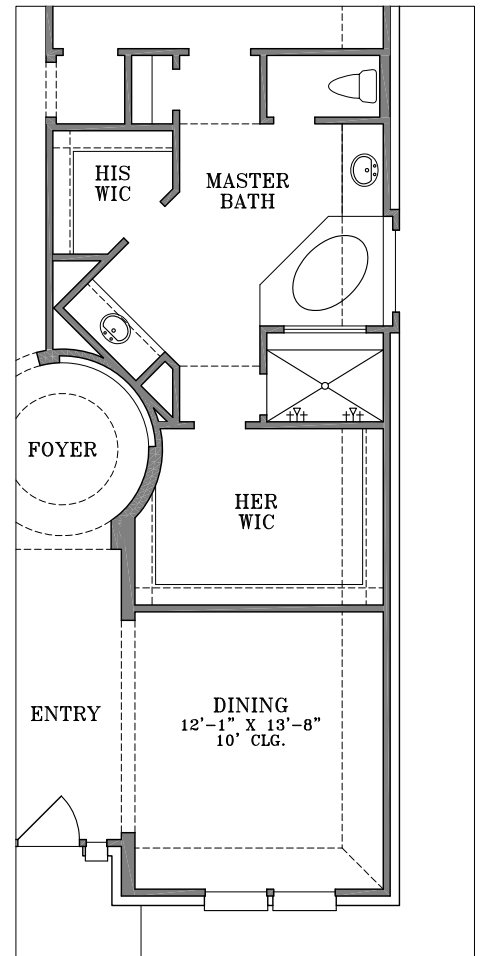

# WebFloorPlans.com

1st Floor Footage: 2875 s.f.

Width: 54'-7"

Depth: 68'-6 1/2"

Plan #2875

To Order Call:  
855-55PLANS

## Plan #2875 Options

## Optional Gameroom/Bedroom