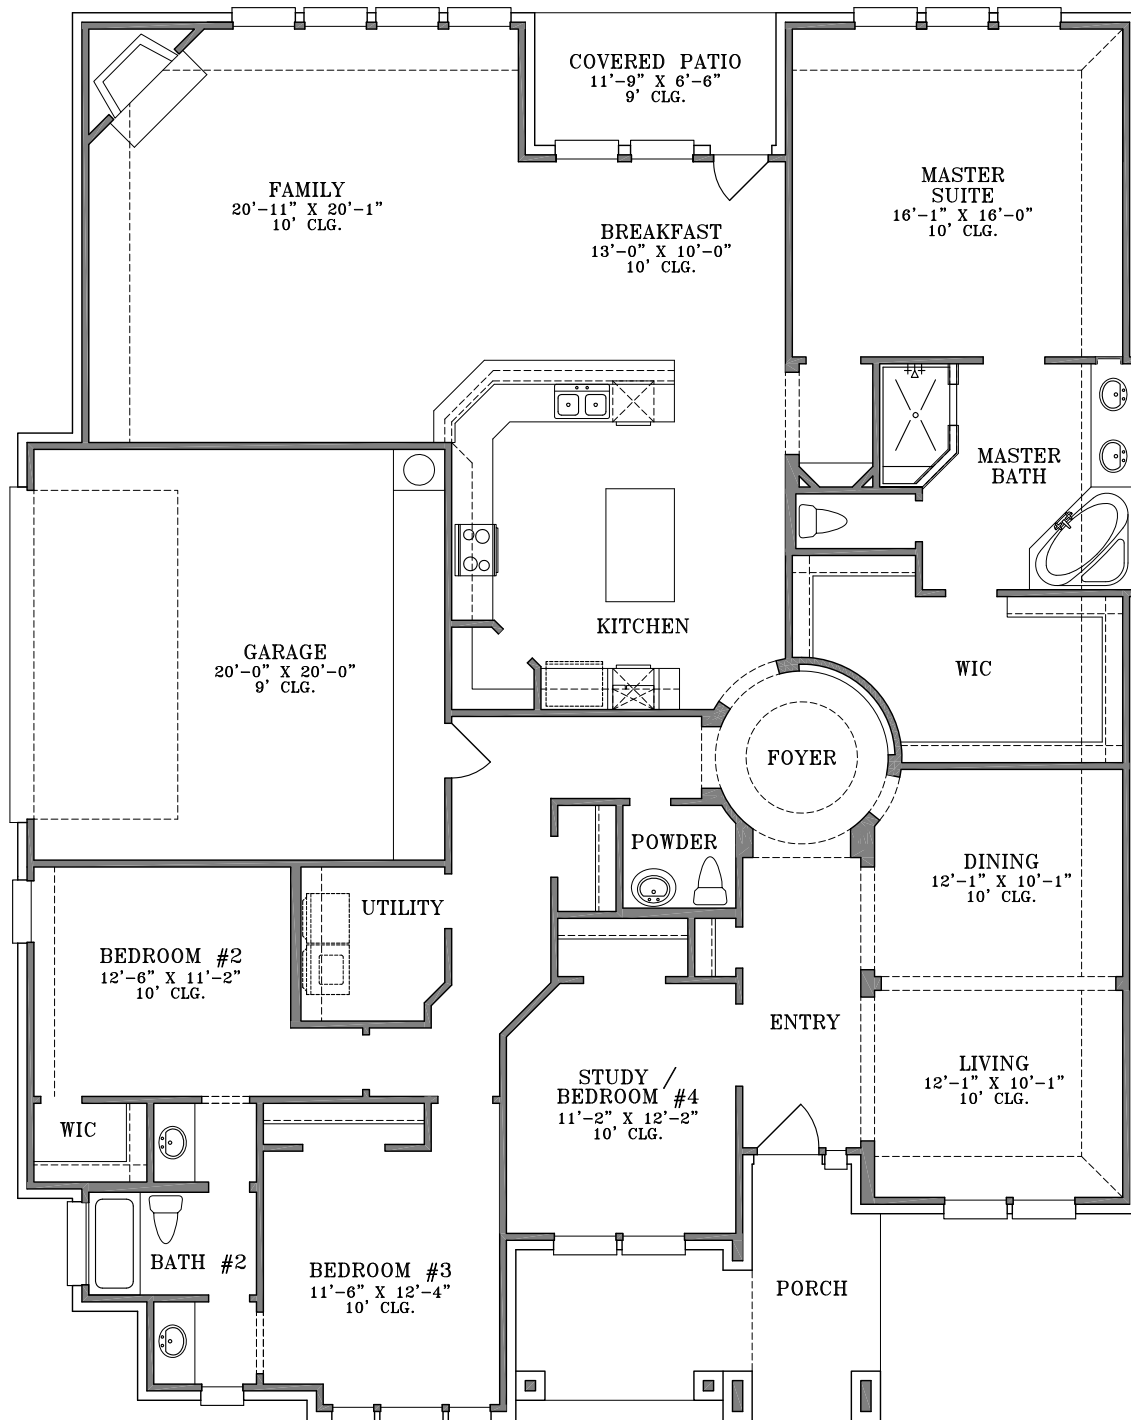

# WebFloorPlans.com

1st Floor Footage: 2875 s.f.

Width: 54'-7"

Depth: 68'-6 1/2"

Plan #2875

To Order Call:  
855-55PLANS

## Plan #2875 Options

## Optional Gameroom/Bedroom