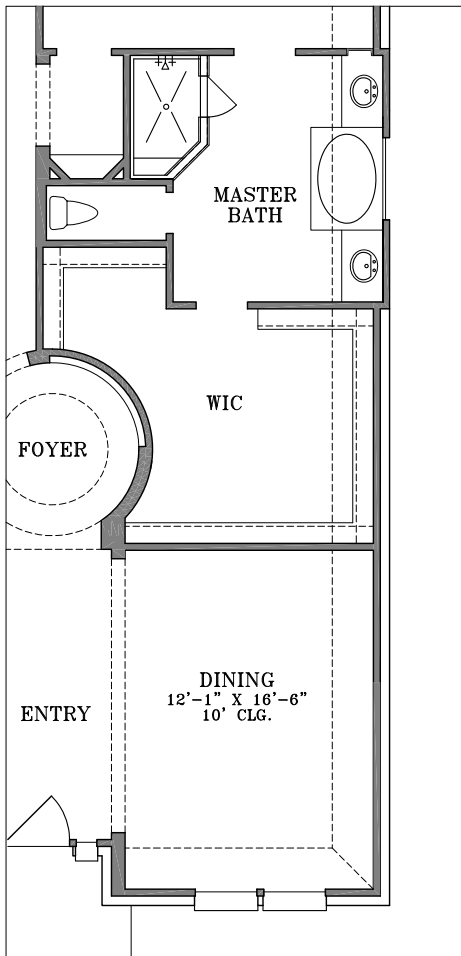

# WebFloorPlans.com

1st Floor Footage: 2875 s.f.

Width: 54'-7"

Depth: 68'-6 1/2"

Plan #2875

To Order Call:  
855-55PLANS

## Plan #2875 Options

## Optional Gameroom/Bedroom