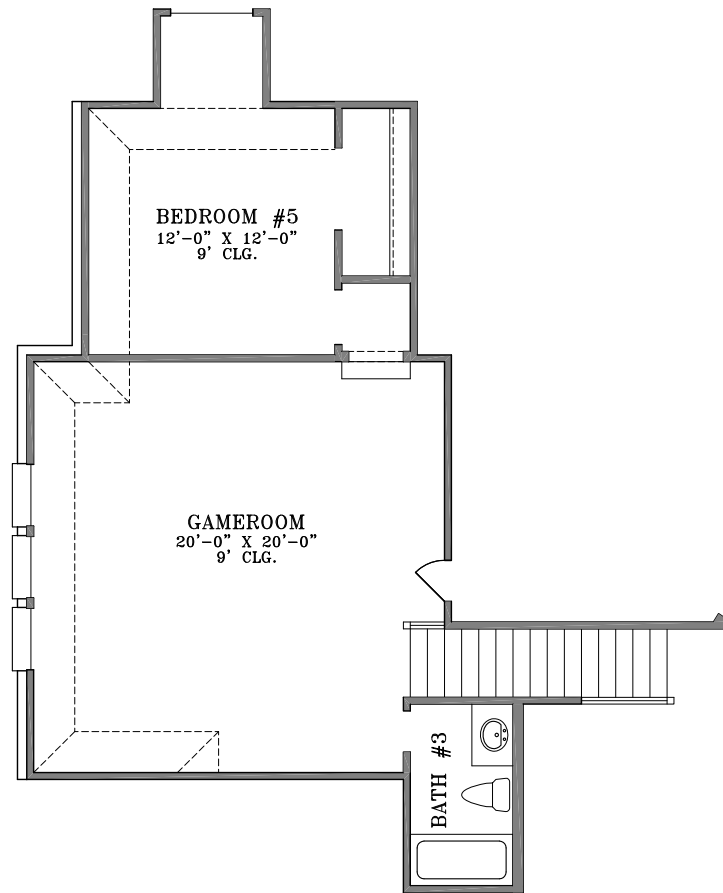

# WebFloorPlans.com

1st Floor Footage: 2875 s.f.

Width: 54'-7"

Depth: 68'-6 1/2"

Plan #2875

To Order Call:  
855-55PLANS

## Plan #2875 Options

## Optional Gameroom/Bedroom