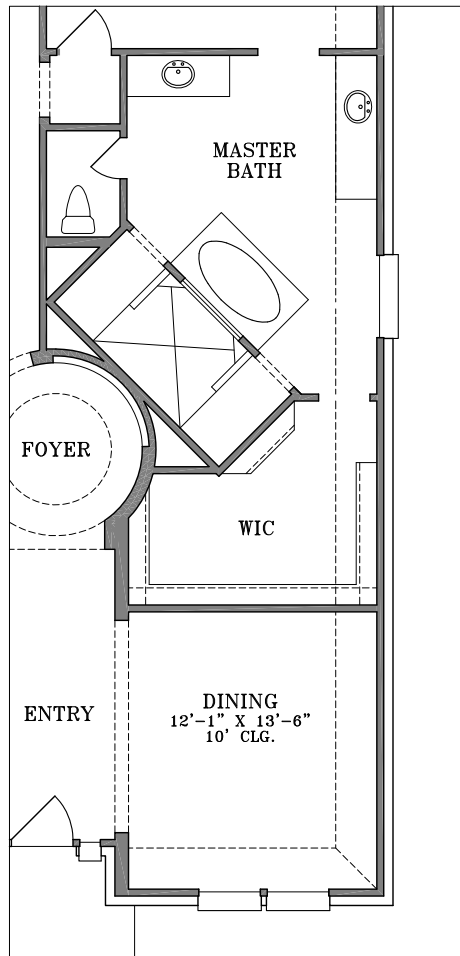

# WebFloorPlans.com

1st Floor Footage: 2875 s.f.

Width: 54'-7"

Depth: 68'-6 1/2"

Plan #2875

To Order Call:  
855-55PLANS

## Plan #2875 Options

## Optional Gameroom/Bedroom