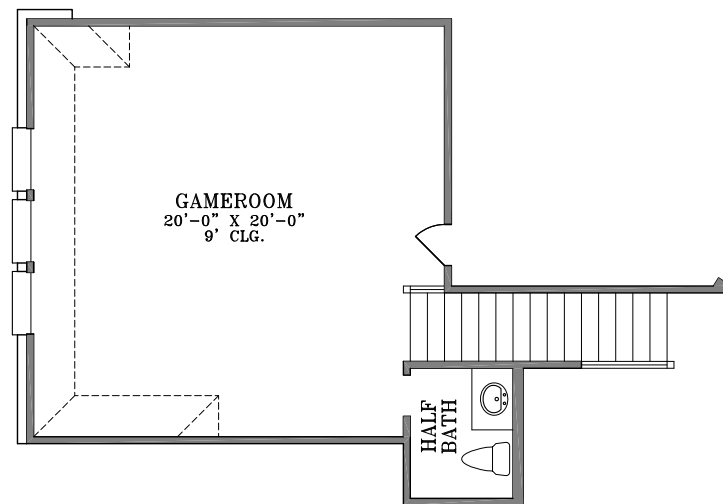

# WebFloorPlans.com

1st Floor Footage: 2875 s.f.

Width: 54'-7"

Depth: 68'-6 1/2"

Plan #2875

To Order Call:  
855-55PLANS

## Plan #2875 Options

## Optional Gameroom/Bedroom