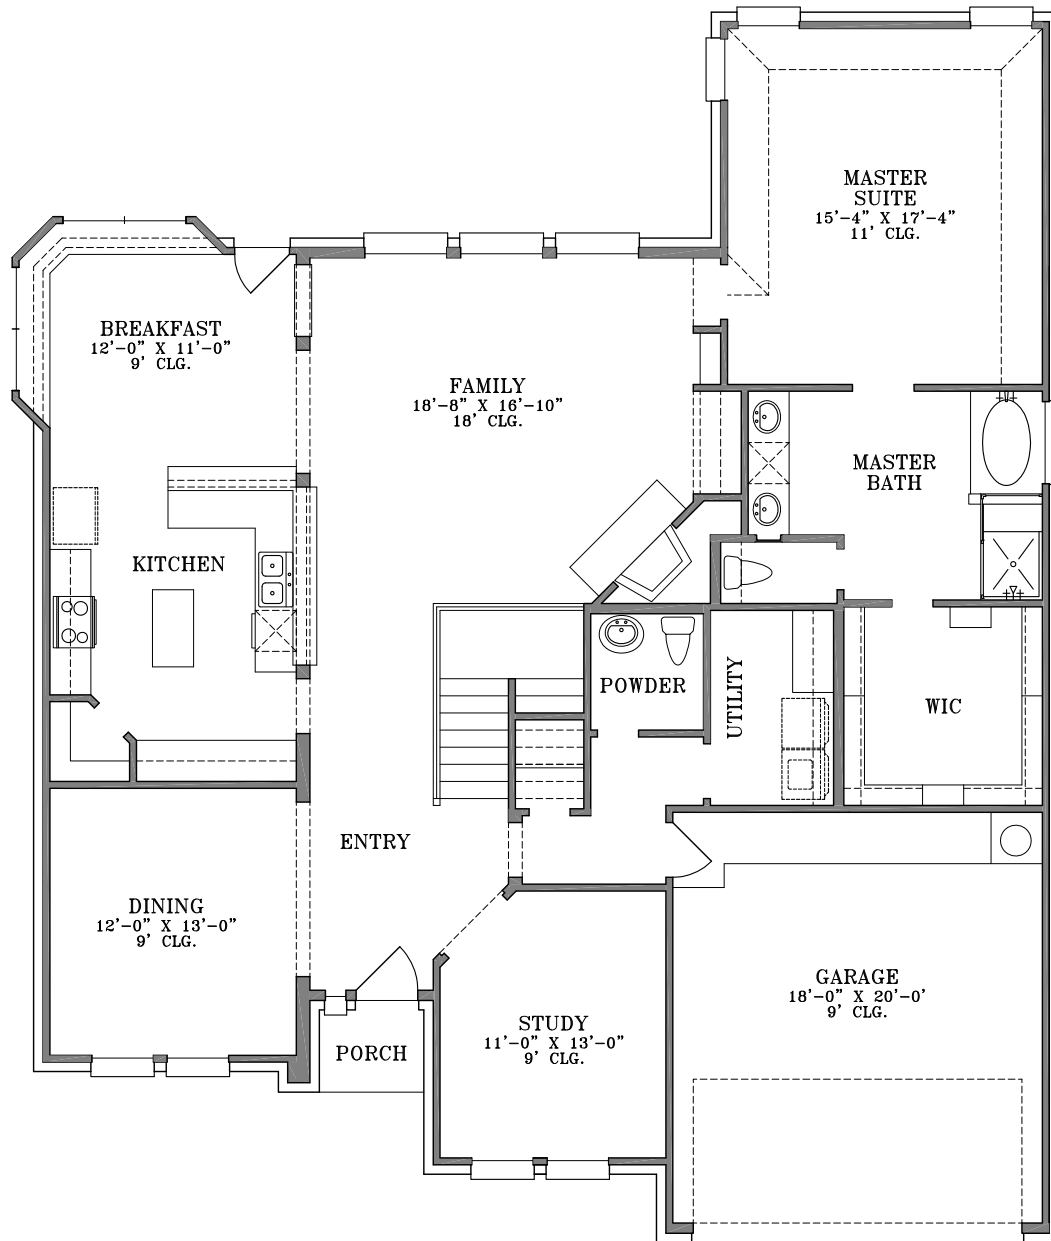

WebFloorPlans.com

1st Floor Footage: 2023 s.f.

2nd Floor Footage: 878 s.f.

Total Footage: 2901 s.f.

Width: 49'-11"

Depth: 59'-11"

Plan #2901

To Order Call:
855-55PLANS

Optional Bedroom

Optional Media

Elevation A

Elevation B

Plan #2901

To Order Call:
855-55PLANS

WebFloorPlans.com

Elevation C