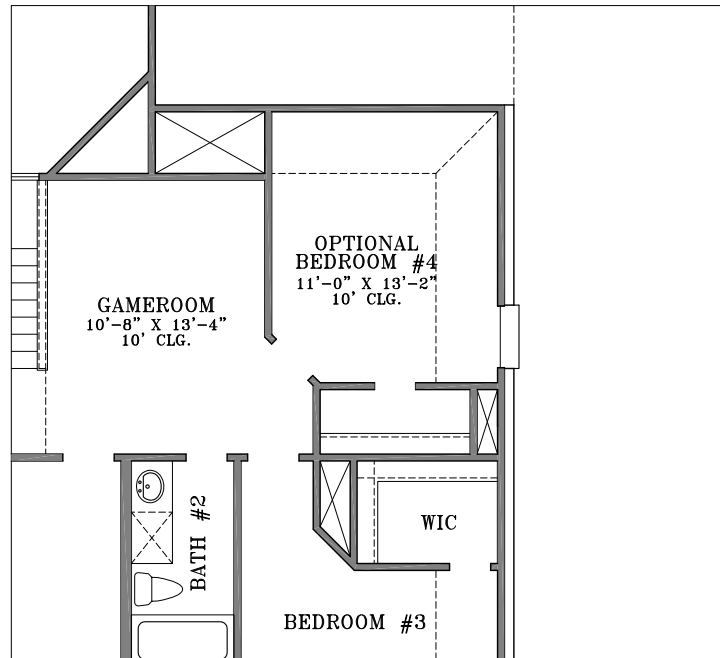

WebFloorPlans.com

1st Floor Footage: 2023 s.f.

2nd Floor Footage: 878 s.f.

Total Footage: 2901 s.f.

Width: 49'-11"

Depth: 59'-11"

Plan #2901

To Order Call:
855-55PLANS

Optional Bedroom

Optional Media

Elevation A

Elevation B

Plan #2901

To Order Call:
855-55PLANS

WebFloorPlans.com

Elevation C