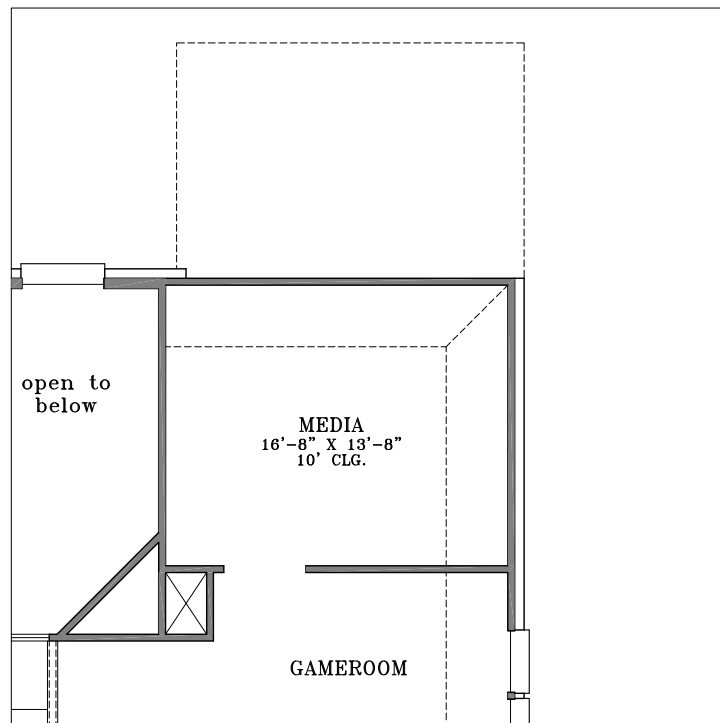

WebFloorPlans.com

1st Floor Footage: 2023 s.f.

2nd Floor Footage: 878 s.f.

Total Footage: 2901 s.f.

Width: 49'-11"

Depth: 59'-11"

Plan #2901

To Order Call:
855-55PLANS

Optional Bedroom

Optional Media

Elevation A

Elevation B

Plan #2901

To Order Call:
855-55PLANS

WebFloorPlans.com

Elevation C