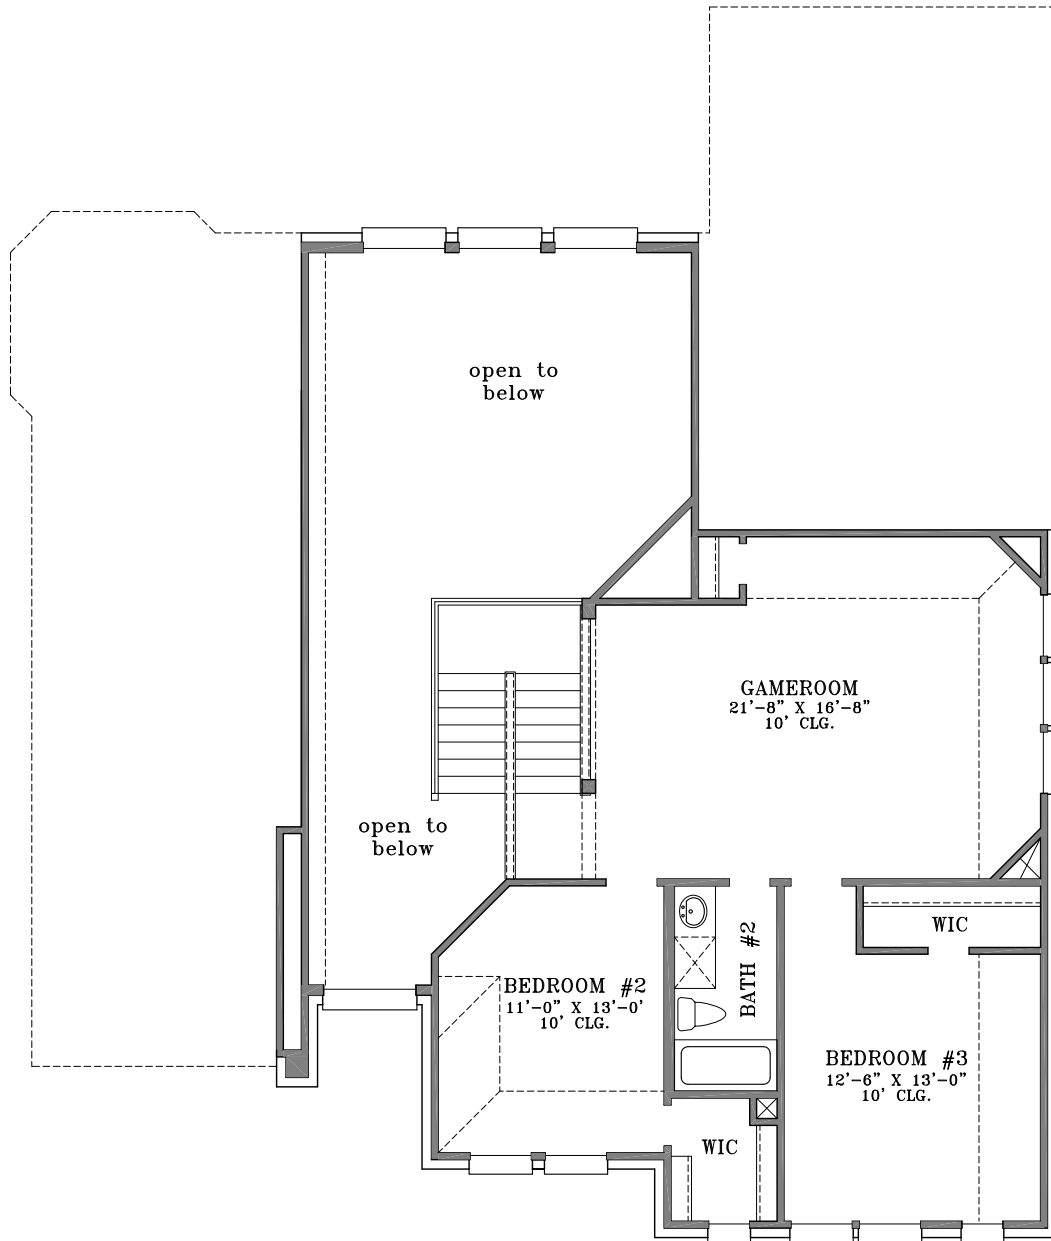

WebFloorPlans.com

1st Floor Footage: 2023 s.f.

2nd Floor Footage: 878 s.f.

Total Footage: 2901 s.f.

Width: 49'-11"

Depth: 59'-11"

Plan #2901

To Order Call:
855-55PLANS

Optional Bedroom

Optional Media

Elevation A

Elevation B

Plan #2901

To Order Call:
855-55PLANS

WebFloorPlans.com

Elevation C