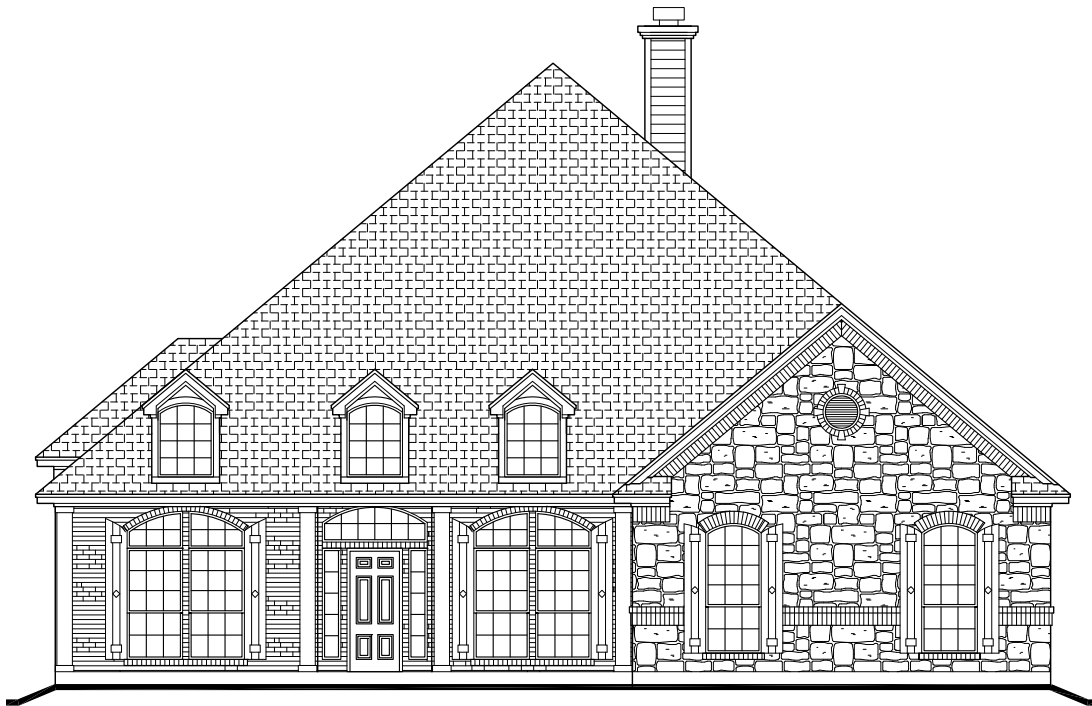

# WebFloorPlans.com

1st Floor Footage: 2906 s.f.  
Width: 53'-9"  
Depth: 91'-3"

Plan #2906

To Order Call:  
855-55PLANS

Elevation A