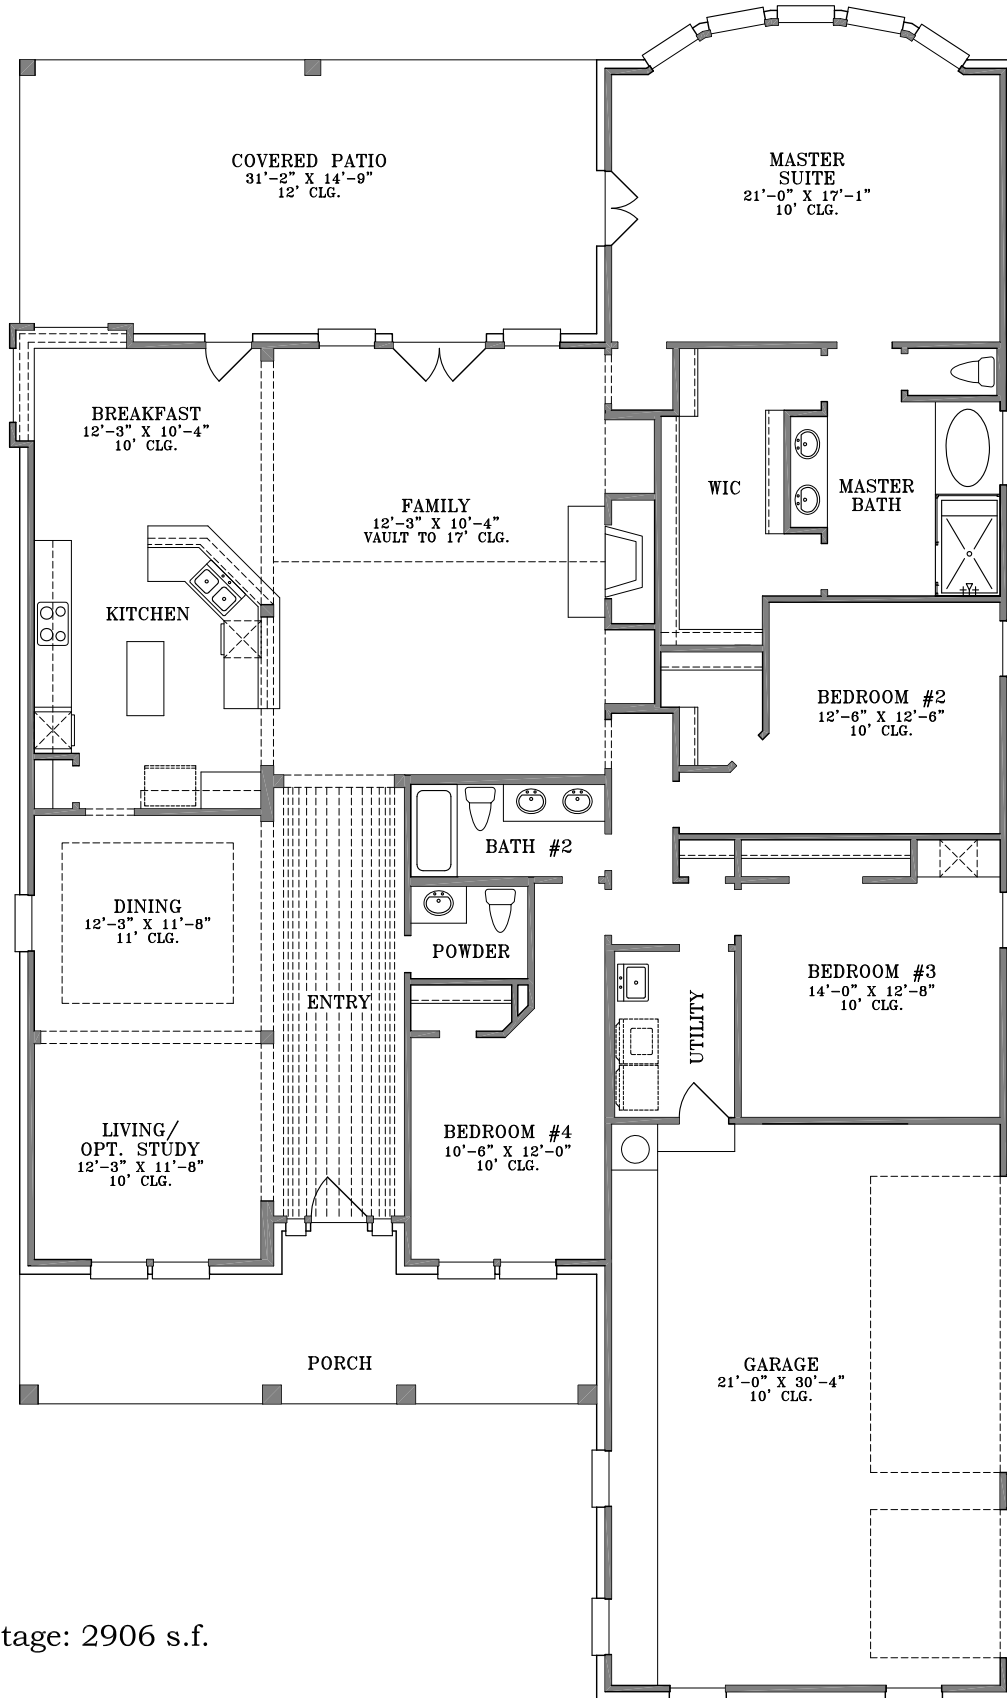

# WebFloorPlans.com

1st Floor Footage: 2906 s.f.  
Width: 53'-9"  
Depth: 91'-3"

Plan #2906

To Order Call:  
855-55PLANS

Elevation A