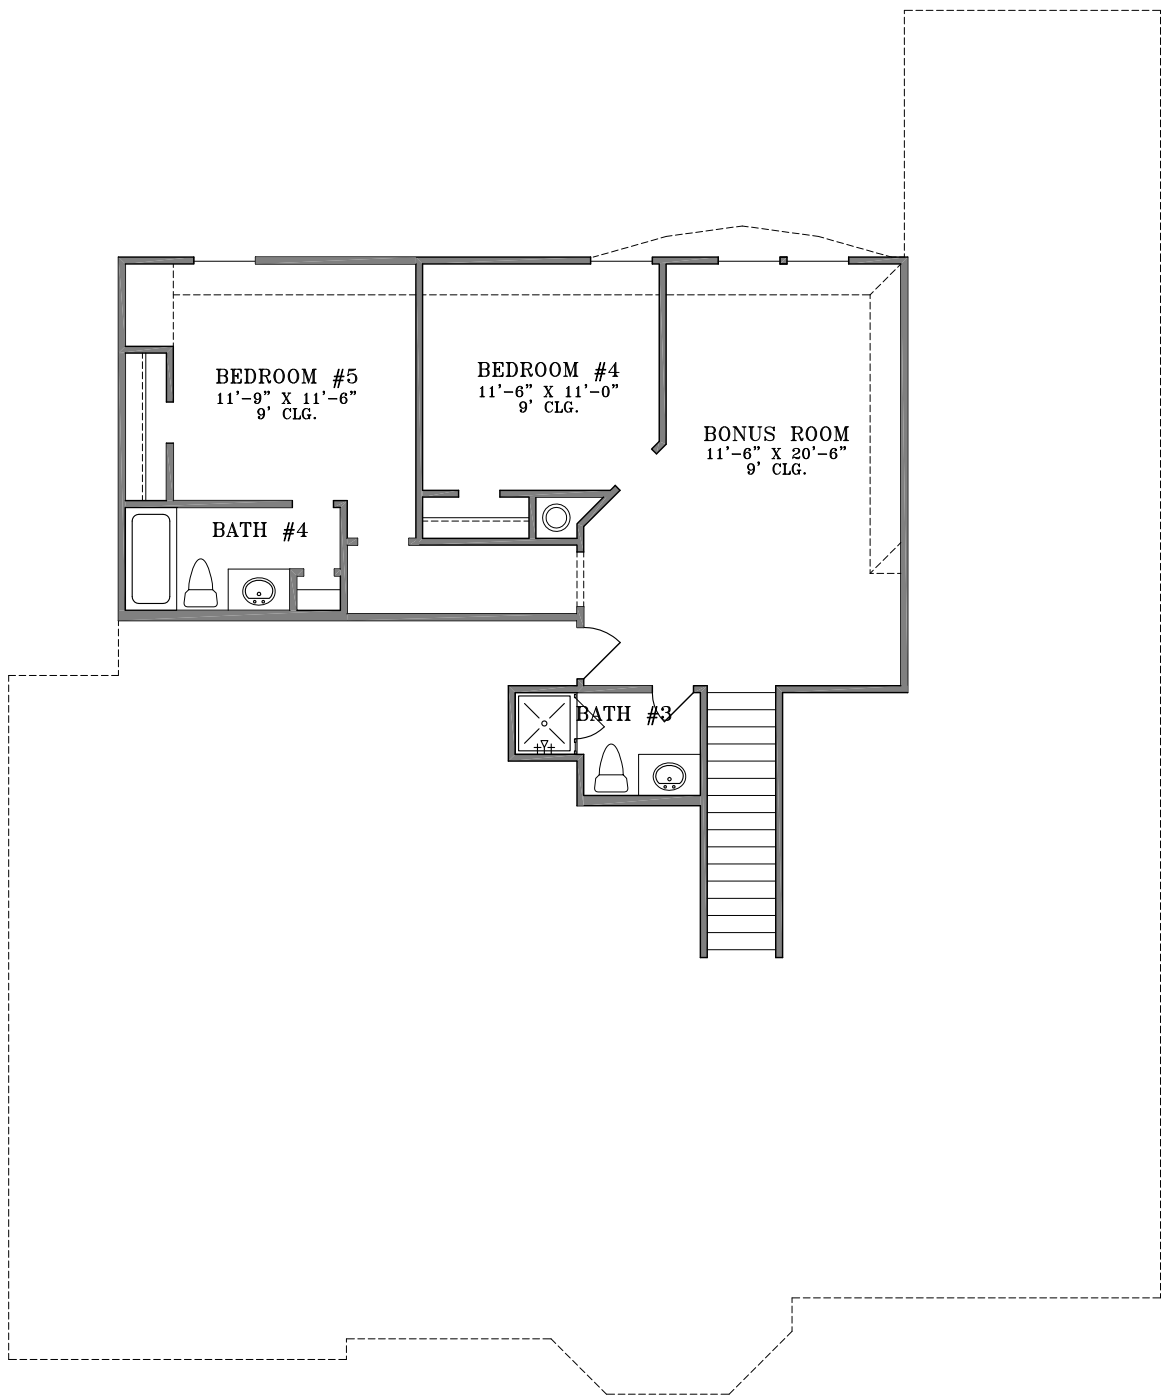

WebFloorPlans.com

1st Floor Footage: 2249 s.f.

2nd Floor Footage: 781 s.f.

Total Footage: 3030 s.f.

Width: 56'-0"

Depth: 67'-3 1/2"

Plan #3030

To Order Call:
855-55PLANS

WebFloorPlans.com

Plan #3030

To Order Call:
855-55PLANS

Elevation A

Plan #3030

To Order Call:
855-55PLANS