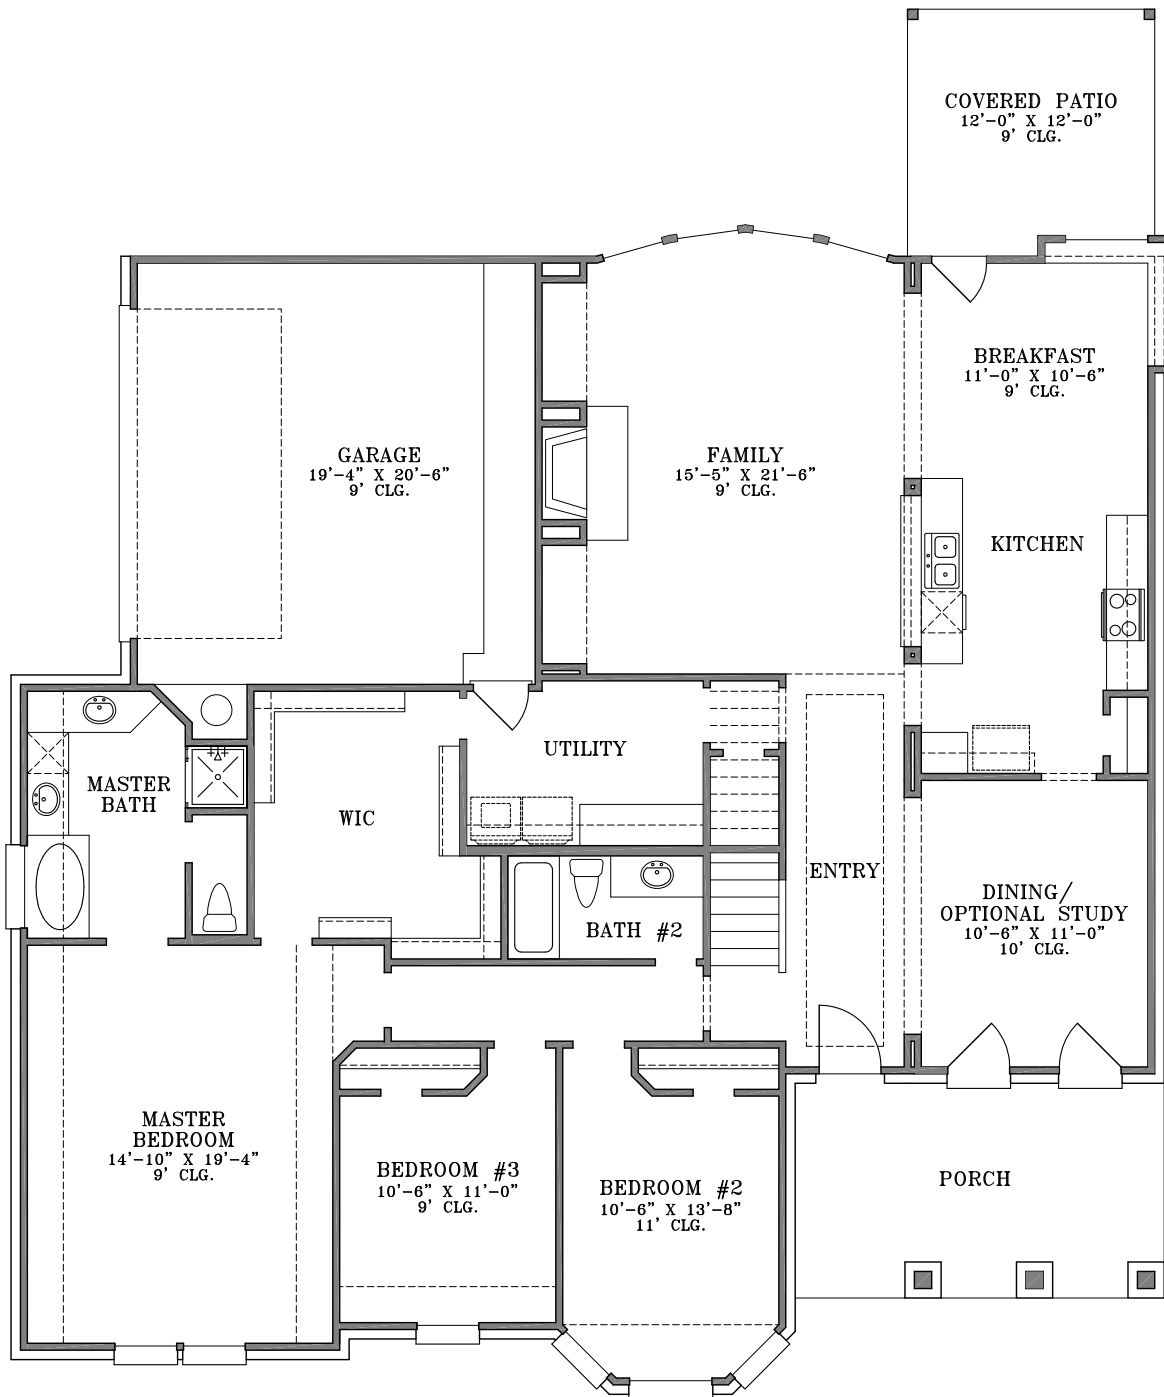

WebFloorPlans.com

1st Floor Footage: 2249 s.f.

2nd Floor Footage: 781 s.f.

Total Footage: 3030 s.f.

Width: 56'-0"

Depth: 67'-3 1/2"

Plan #3030

To Order Call:
855-55PLANS

WebFloorPlans.com

Plan #3030

To Order Call:
855-55PLANS

Elevation A

Plan #3030

To Order Call:
855-55PLANS