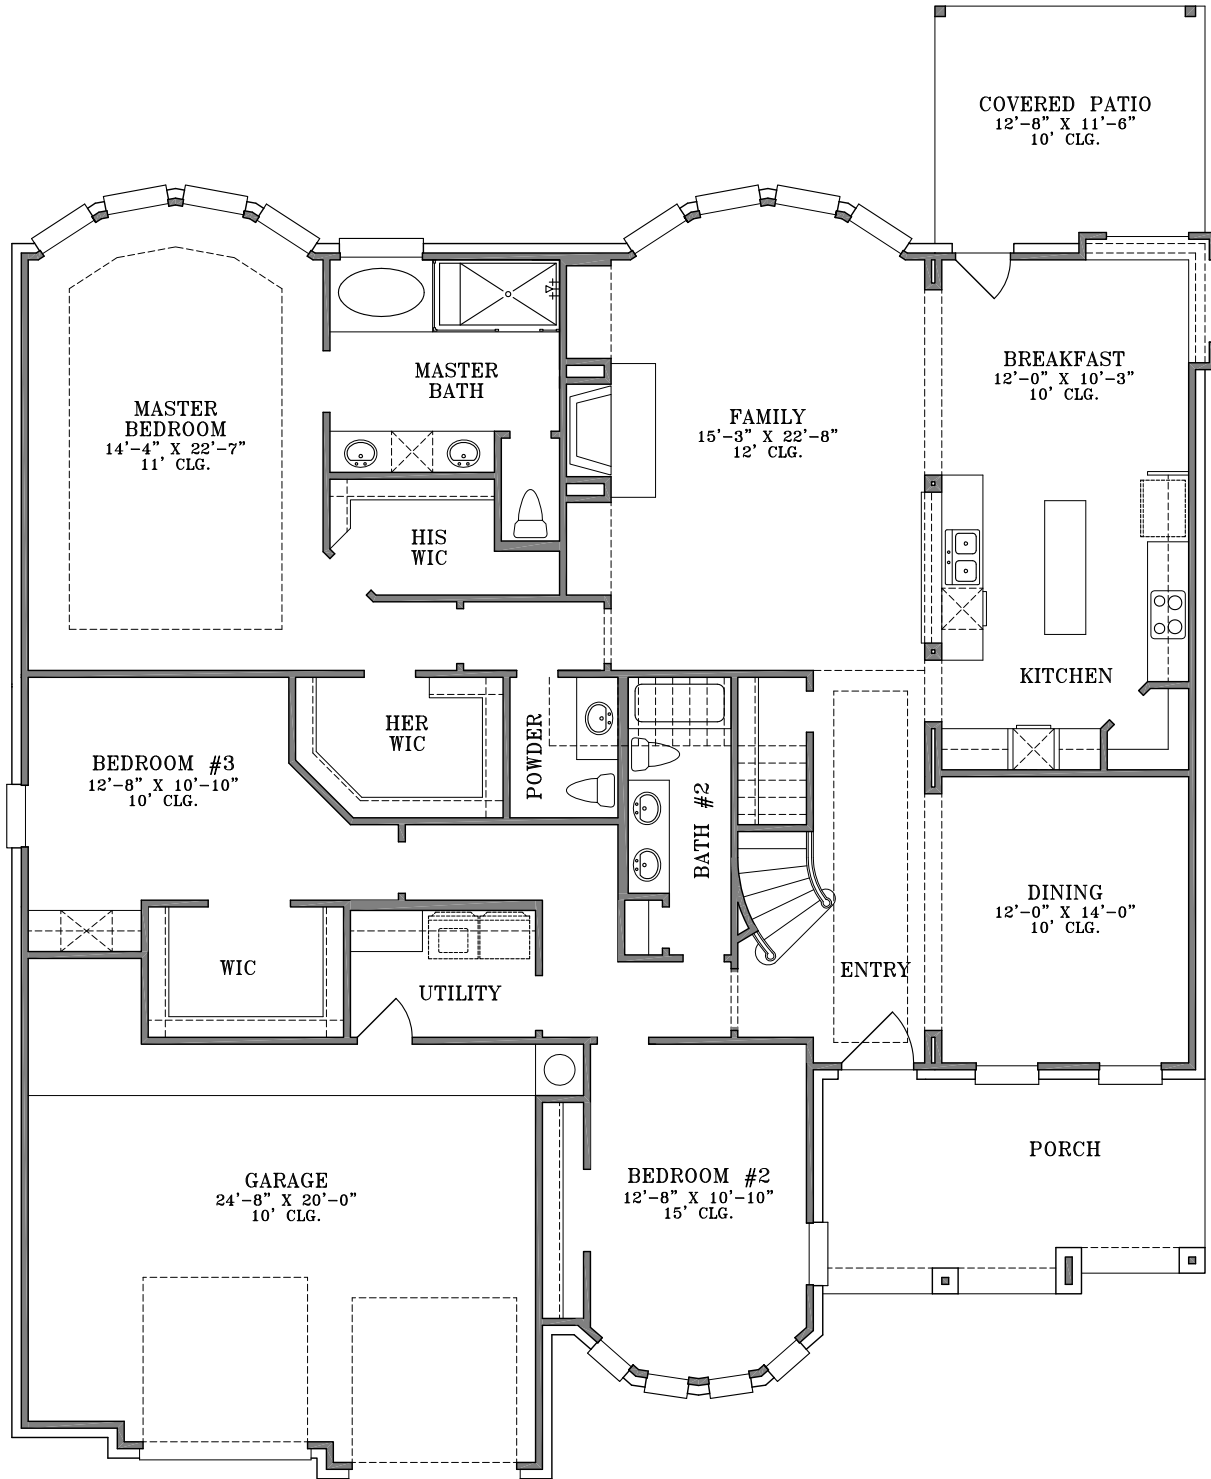

WebFloorPlans.com

1st Floor Footage: 2526 s.f.

2nd Floor Footage: 522 s.f.

Total Footage: 3048 s.f.

Width: 58'-0"

Depth: 71'-7"

Plan #3048

To Order Call:
855-55PLANS

Elevation A

Plan #3048

To Order Call:
855-55PLANS