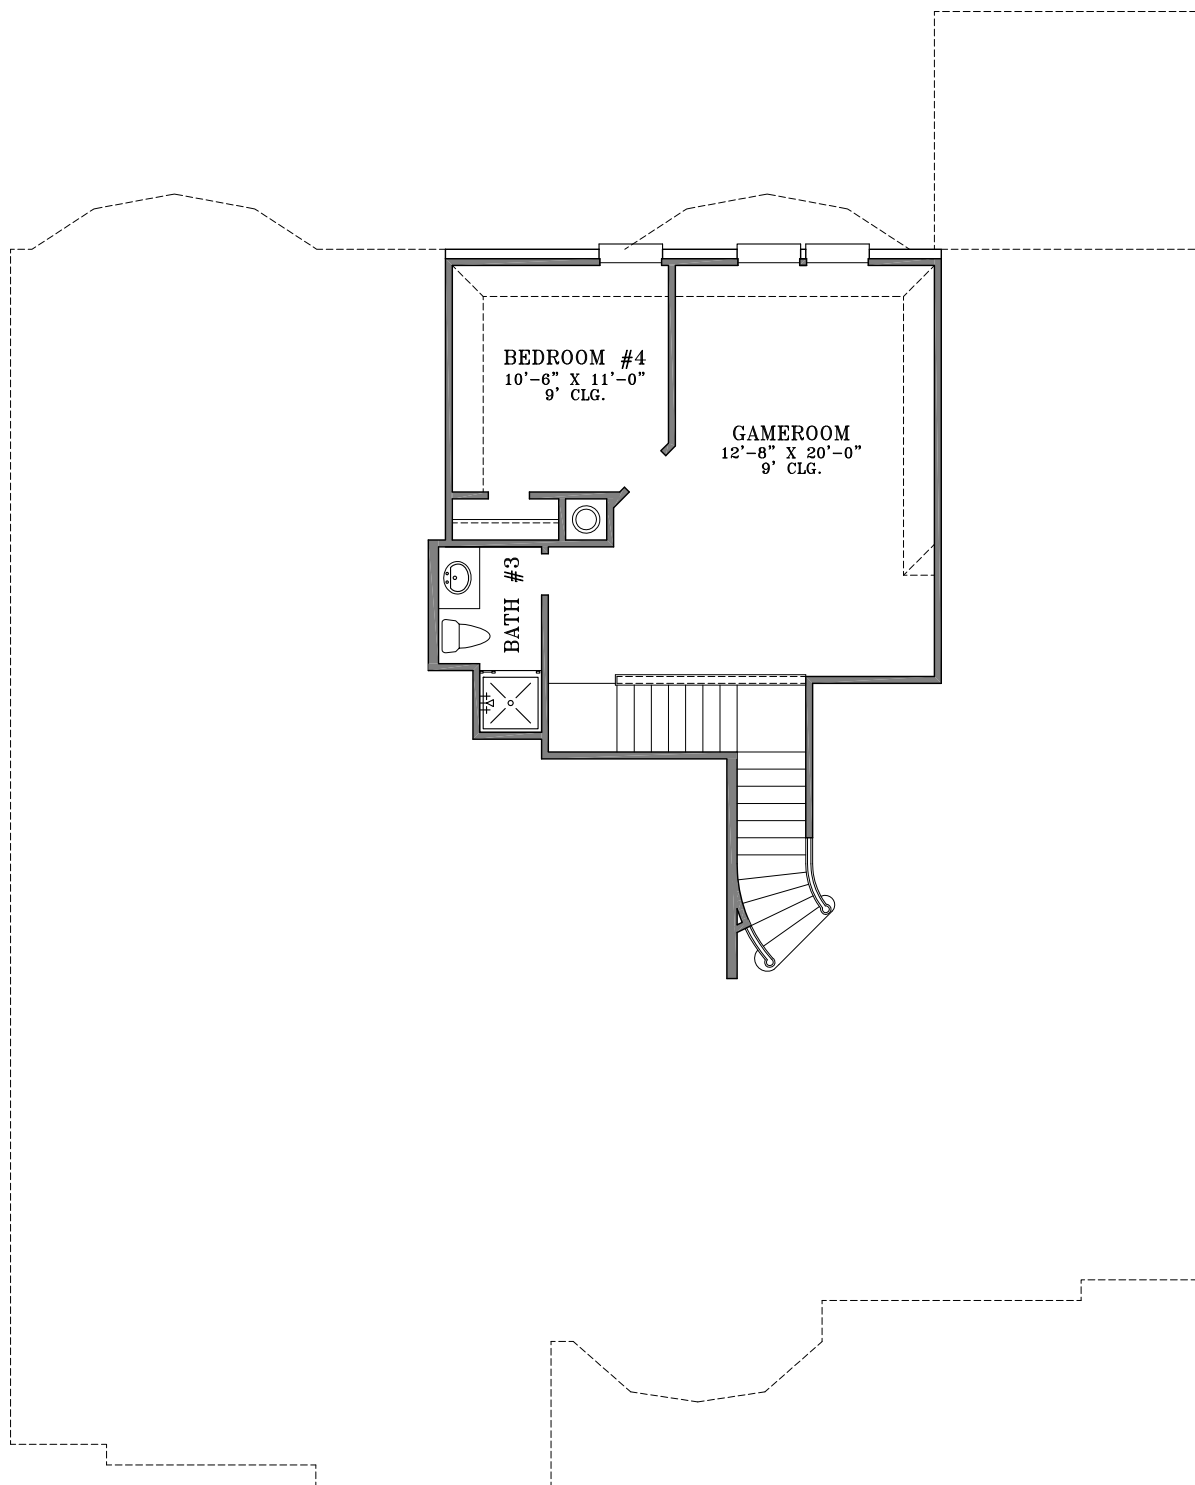

WebFloorPlans.com

1st Floor Footage: 2526 s.f.

2nd Floor Footage: 522 s.f.

Total Footage: 3048 s.f.

Width: 58'-0"

Depth: 71'-7"

Plan #3048

To Order Call:
855-55PLANS

Elevation A

Plan #3048

To Order Call:
855-55PLANS