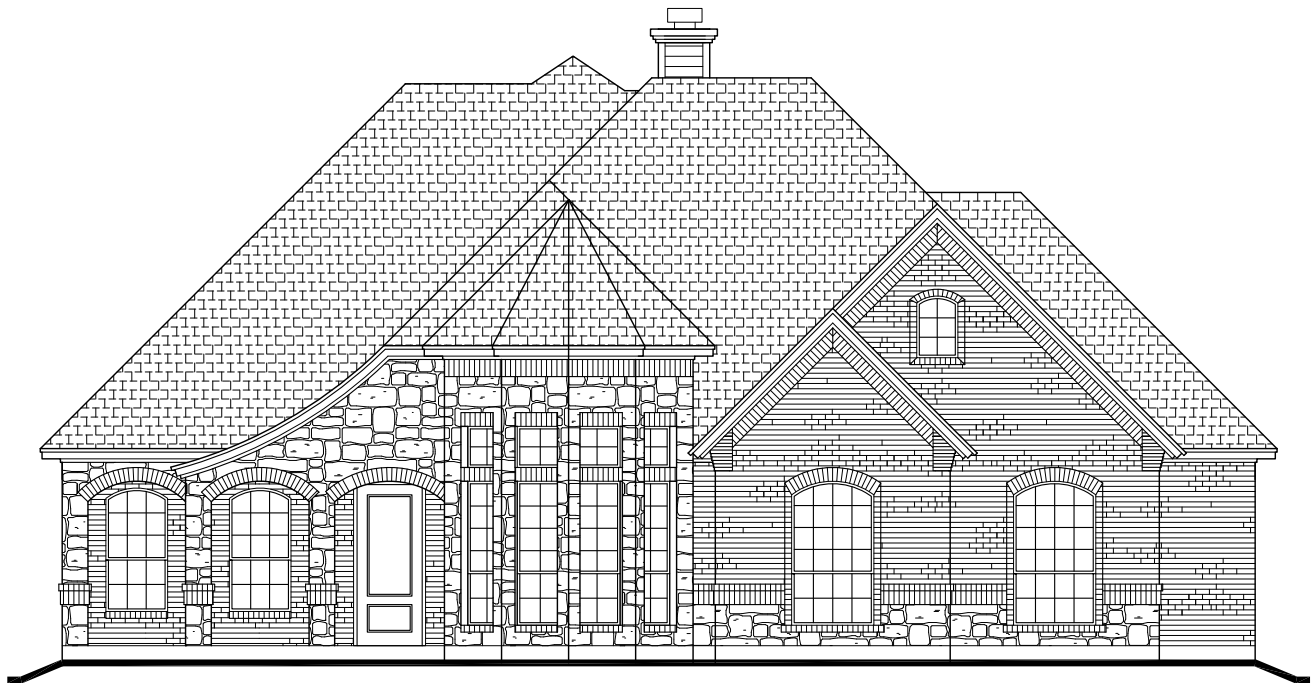

WebFloorPlans.com

1st Floor Footage: 2535 s.f.
2nd Floor Footage: 522 s.f.
Total Footage: 3057 s.f.
Width: 58'-0"
Depth: 81'-7"

Plan #3057

To Order Call:
855-55PLANS

Elevation A

Plan #3057

To Order Call:
855-55PLANS