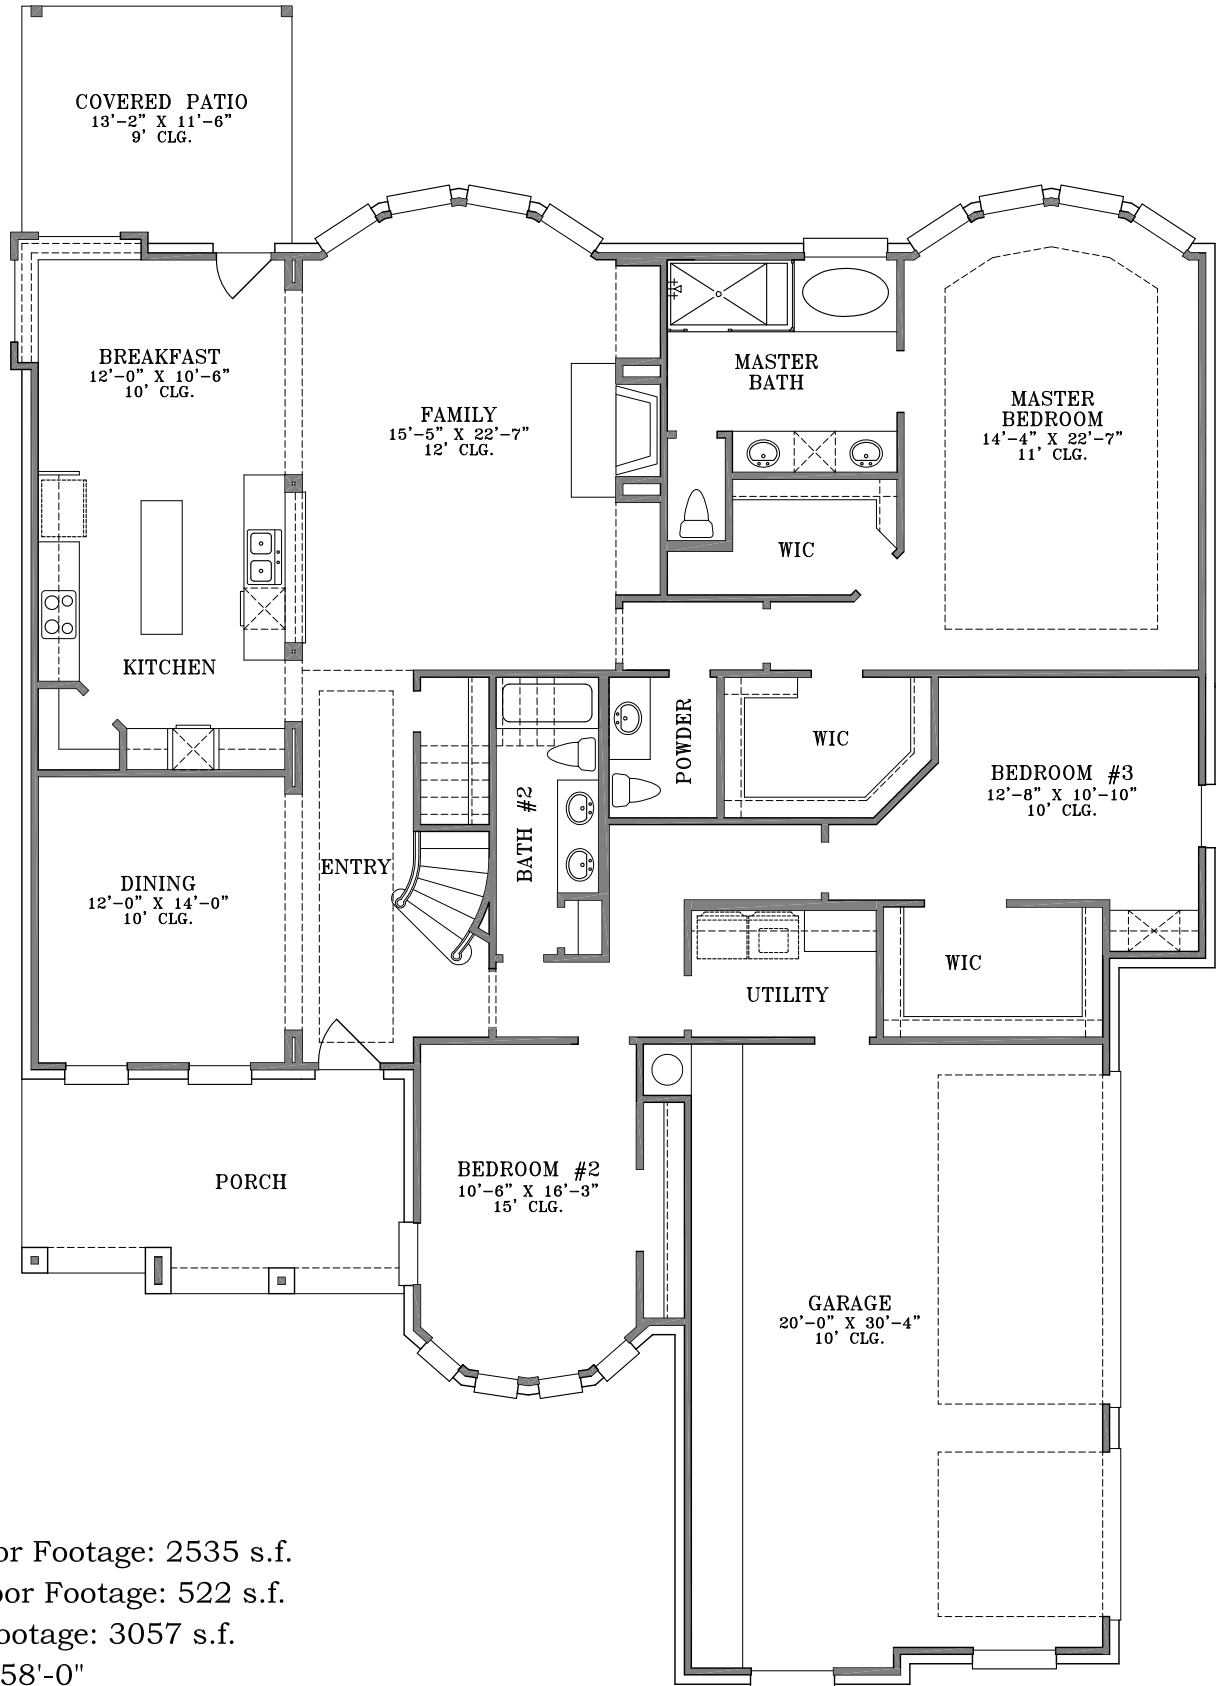

WebFloorPlans.com

1st Floor Footage: 2535 s.f.
2nd Floor Footage: 522 s.f.
Total Footage: 3057 s.f.
Width: 58'-0"
Depth: 81'-7"

Plan #3057

To Order Call:
855-55PLANS

Elevation A

Plan #3057

To Order Call:
855-55PLANS