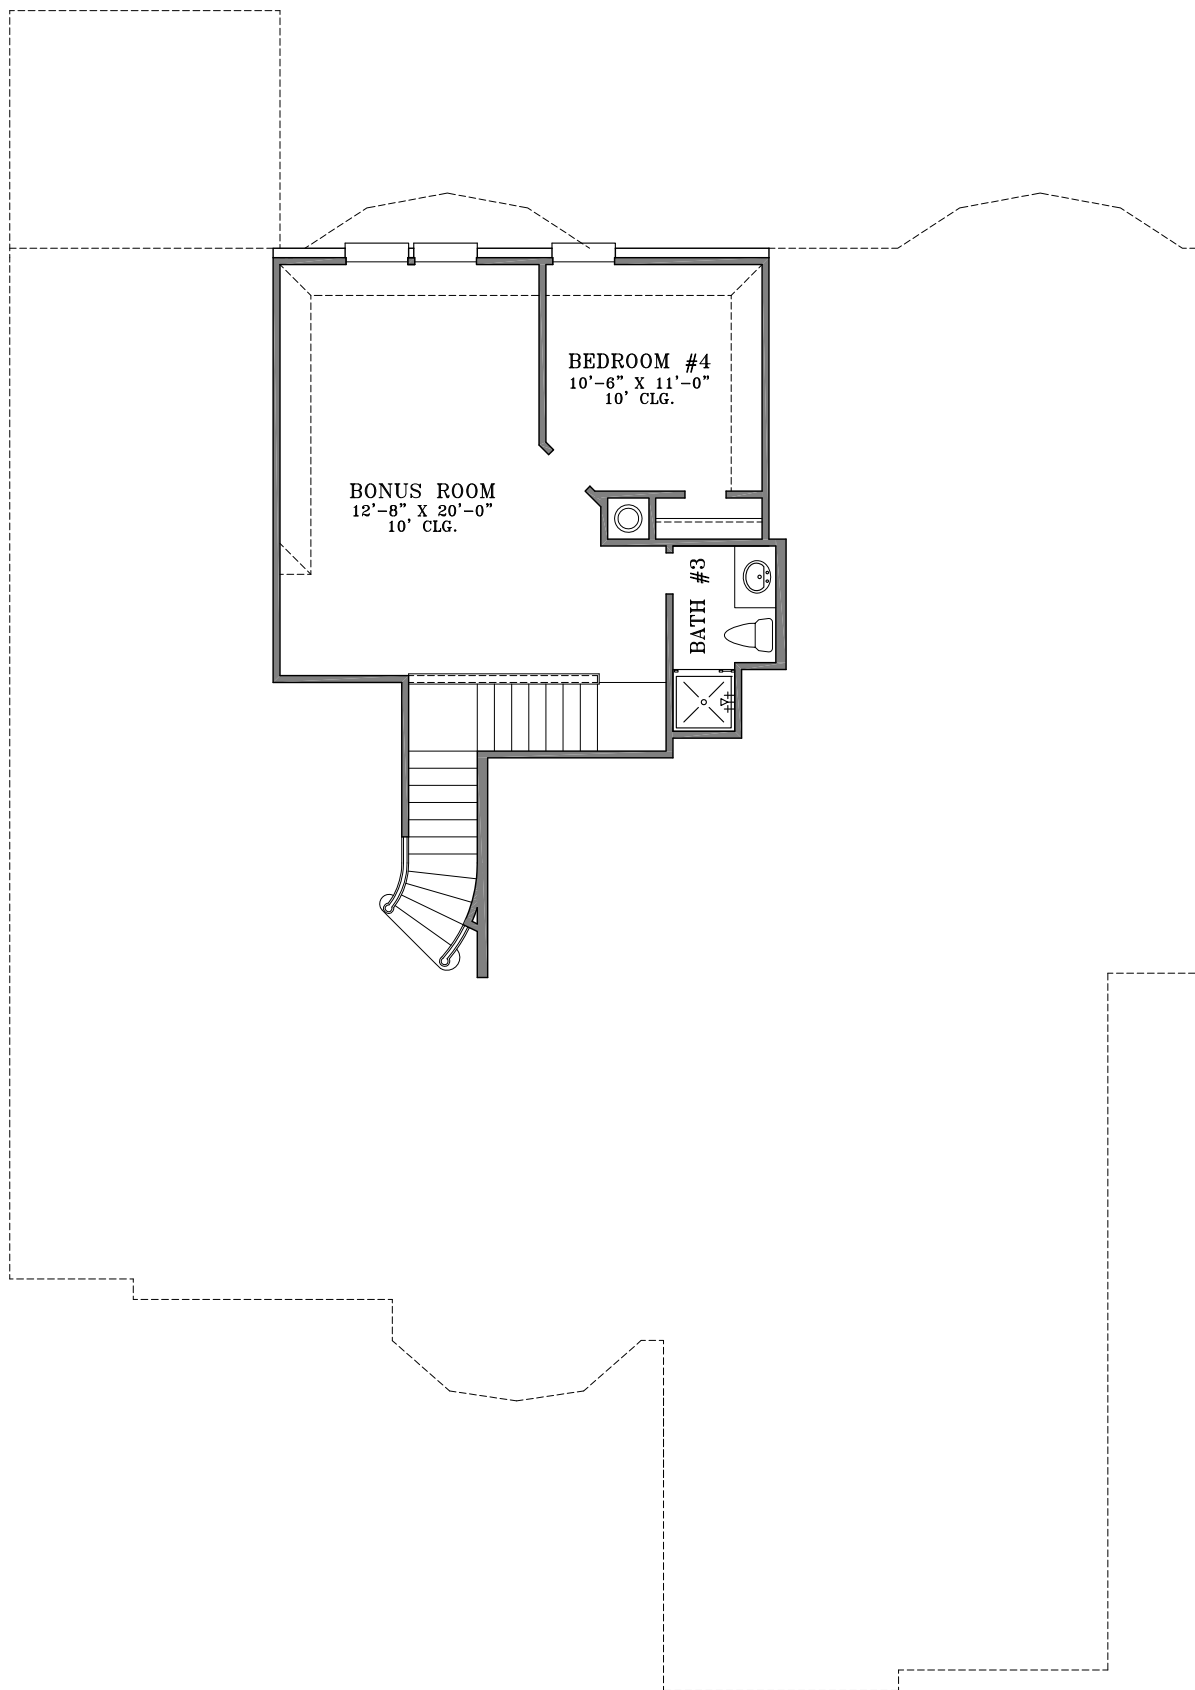

WebFloorPlans.com

1st Floor Footage: 2535 s.f.
2nd Floor Footage: 522 s.f.
Total Footage: 3057 s.f.
Width: 58'-0"
Depth: 81'-7"

Plan #3057

To Order Call:
855-55PLANS

Elevation A

Plan #3057

To Order Call:
855-55PLANS