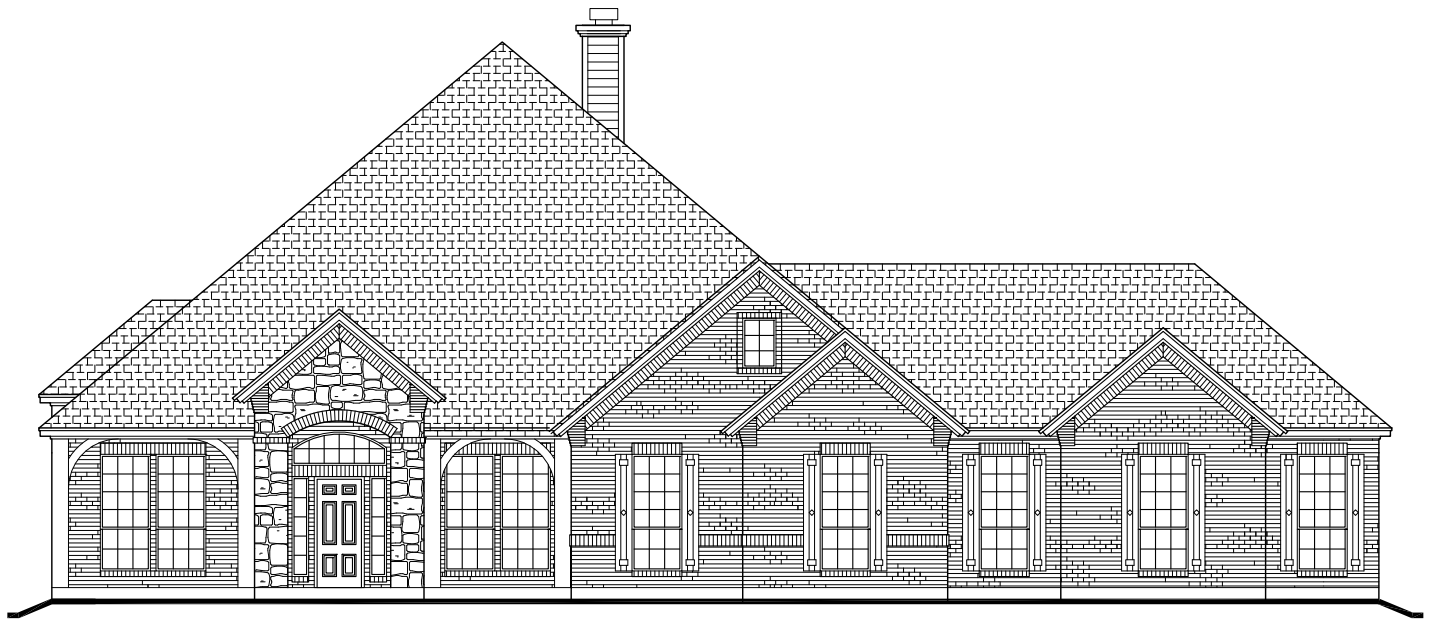

WebFloorPlans.com

1st Floor Footage: 3082 s.f.
Width: 79'-7 1/2"
Depth: 100'-3"

Plan #3082

To Order Call:
855-55PLANS

Elevation A

Plan #3082

To Order Call:
855-55PLANS