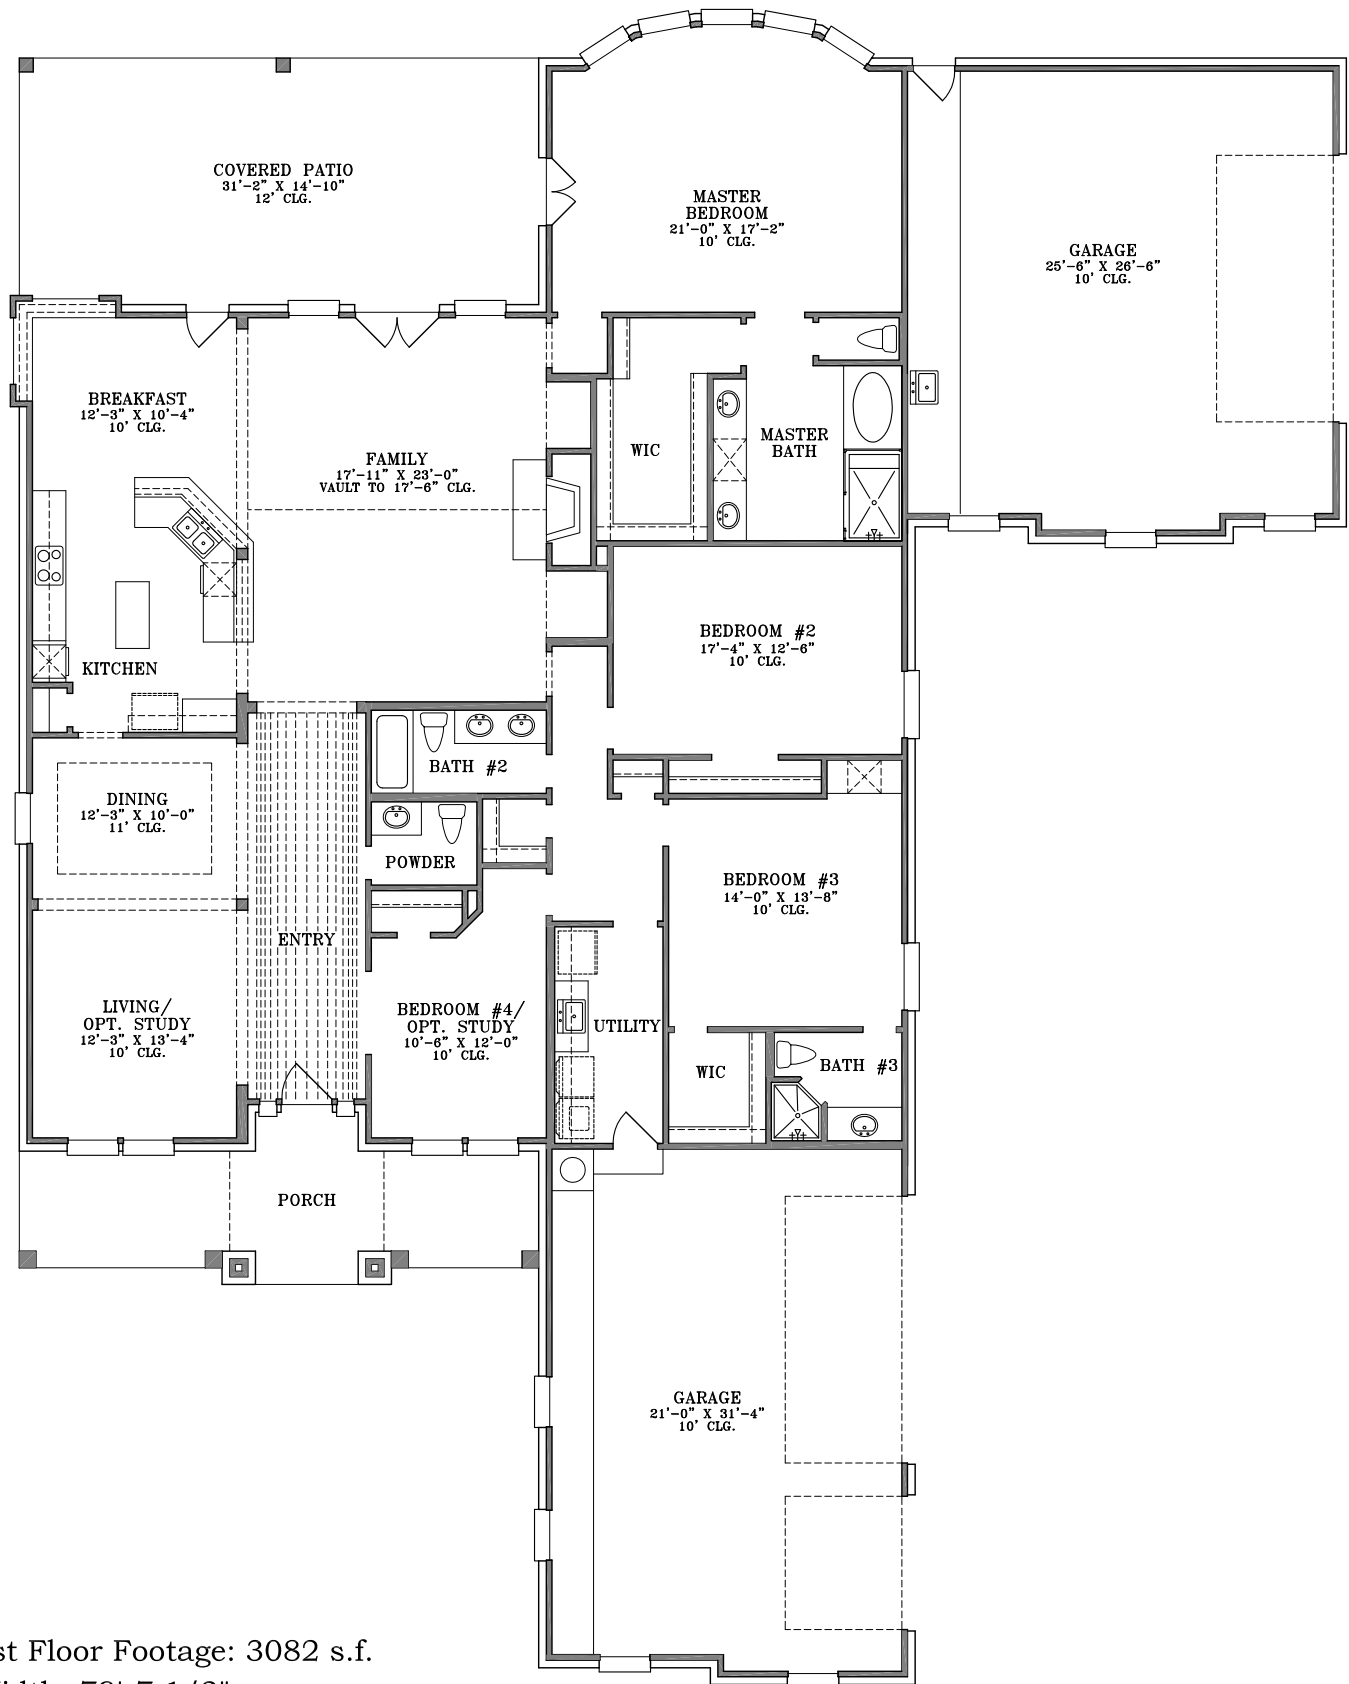

WebFloorPlans.com

1st Floor Footage: 3082 s.f.
Width: 79'-7 1/2"
Depth: 100'-3"

Plan #3082

To Order Call:
855-55PLANS

Elevation A

Plan #3082

To Order Call:
855-55PLANS