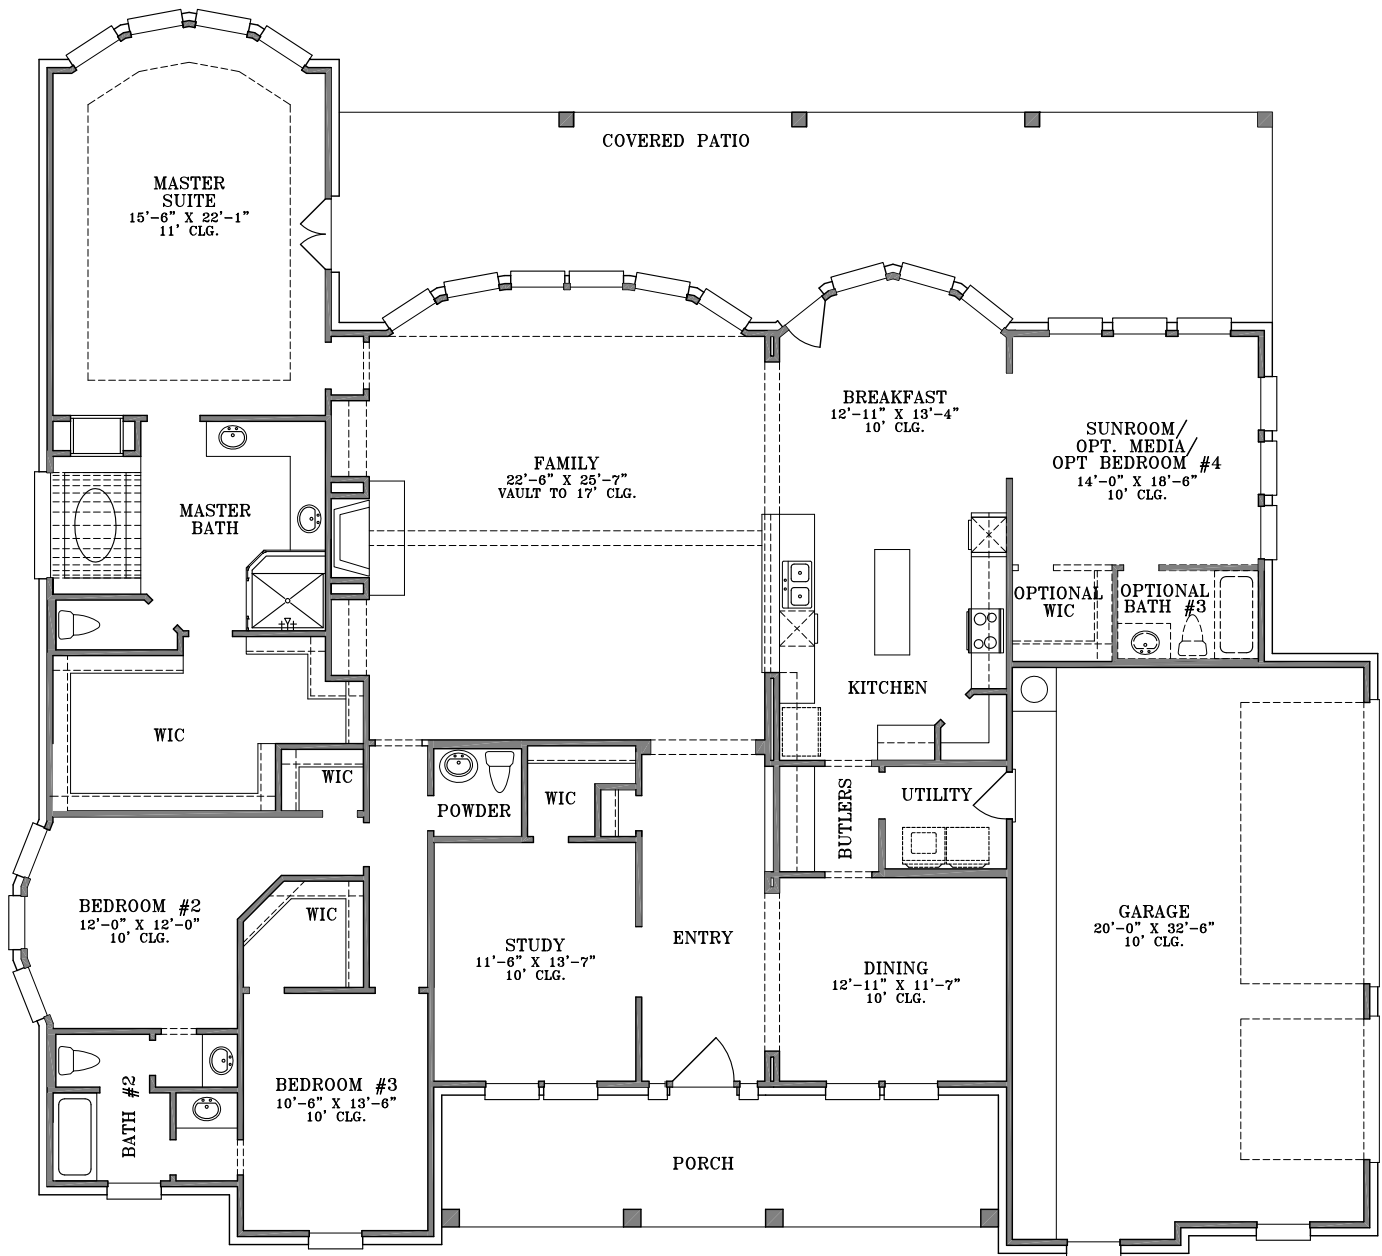

WebFloorPlans.com

1st Floor Footage: 3250 s.f.
Width: 77'-7 1/2"
Depth: 70'-7"

Plan #3250

To Order Call:
855-55PLANS

Elevation A