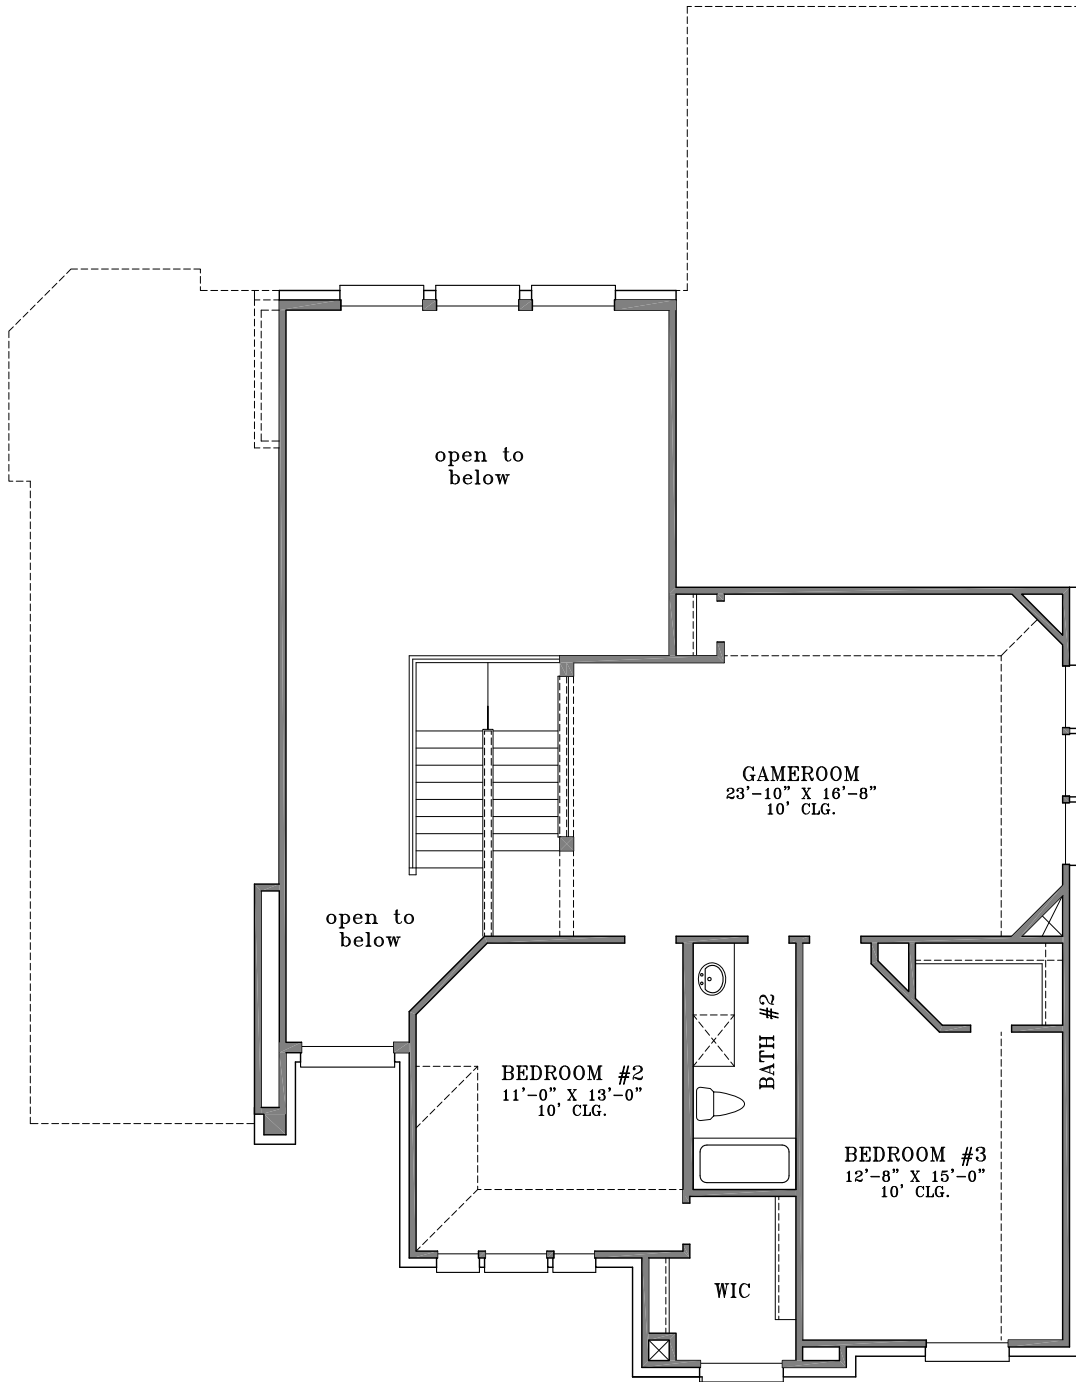

# WebFloorPlans.com

1st Floor Footage: 2156 s.f.

2nd Floor Footage: 1098 s.f.

Total Footage: 3254 s.f.

Width: 51'-1"

Depth: 66'-9"

Plan #3254

To Order Call:  
855-55PLANS

Optional Bedroom

Optional Media

Elevation A

Elevation B

Plan #3254

To Order Call:  
855-55PLANS

Elevation C