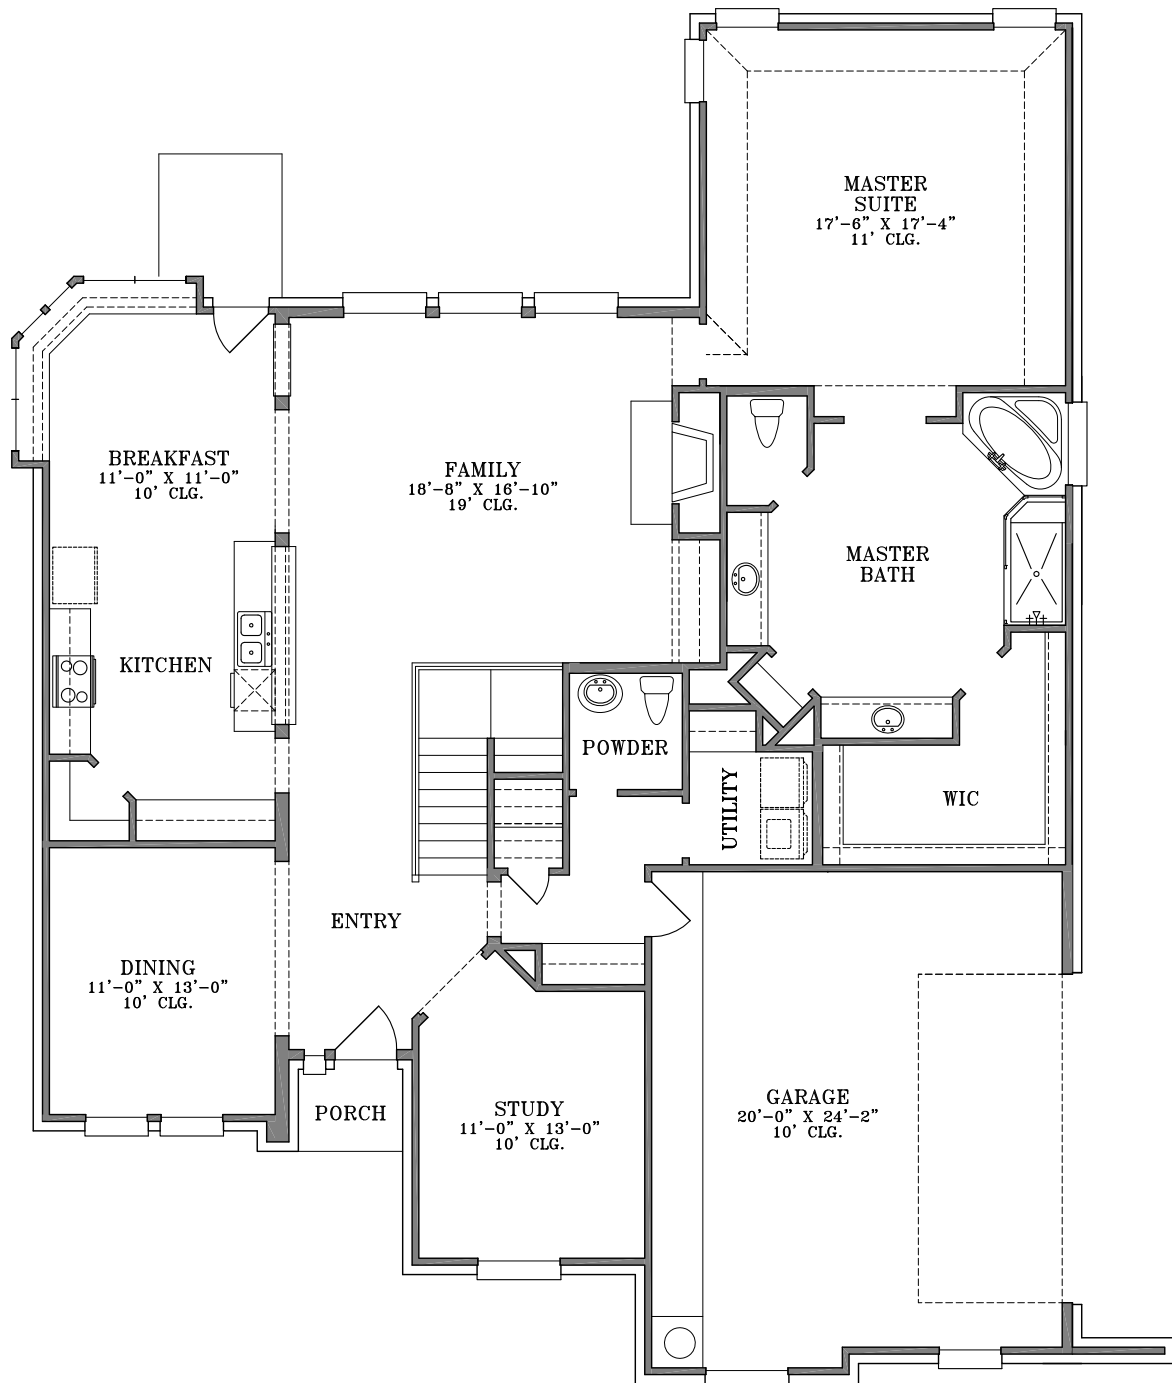

# WebFloorPlans.com

1st Floor Footage: 2156 s.f.

2nd Floor Footage: 1098 s.f.

Total Footage: 3254 s.f.

Width: 51'-1"

Depth: 66'-9"

Plan #3254

To Order Call:  
855-55PLANS

Optional Bedroom

Optional Media

Elevation A

Elevation B

Plan #3254

To Order Call:  
855-55PLANS

Elevation C