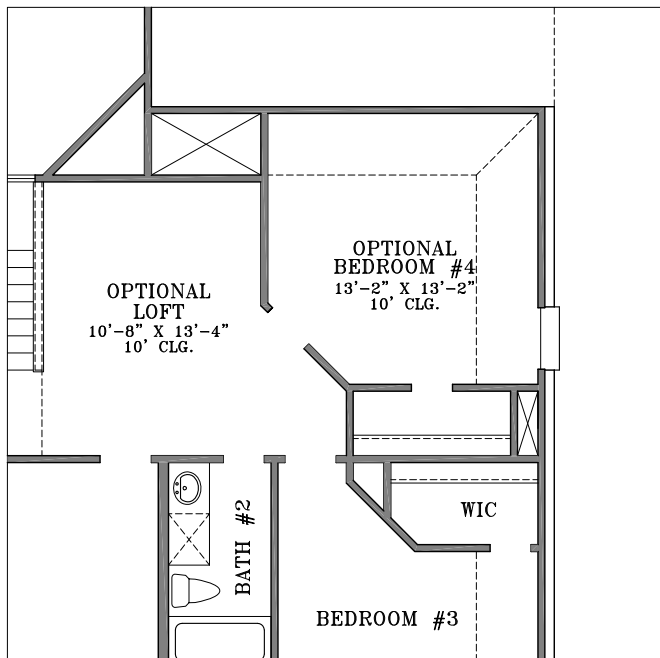

# WebFloorPlans.com

1st Floor Footage: 2156 s.f.

2nd Floor Footage: 1098 s.f.

Total Footage: 3254 s.f.

Width: 51'-1"

Depth: 66'-9"

Plan #3254

To Order Call:  
855-55PLANS

Optional Bedroom

Optional Media

Elevation A

Elevation B

Plan #3254

To Order Call:  
855-55PLANS

Elevation C