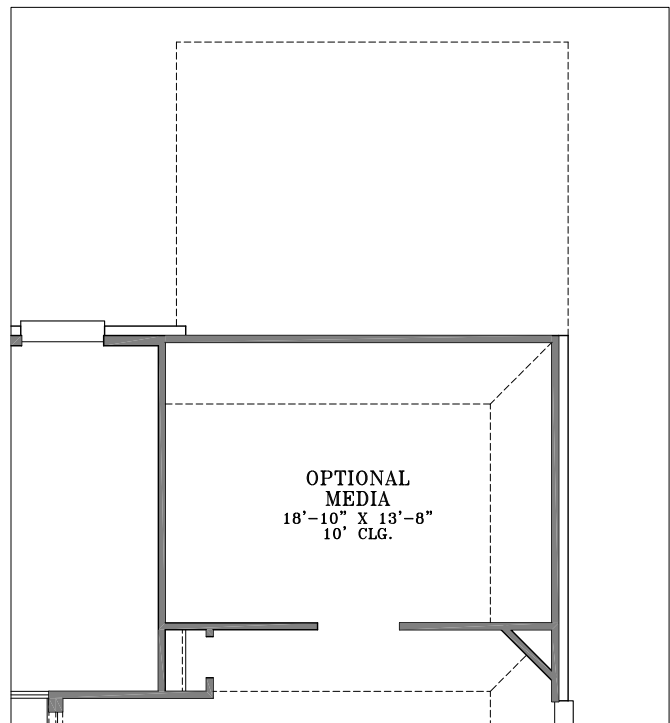

# WebFloorPlans.com

1st Floor Footage: 2156 s.f.

2nd Floor Footage: 1098 s.f.

Total Footage: 3254 s.f.

Width: 51'-1"

Depth: 66'-9"

Plan #3254

To Order Call:  
855-55PLANS

Optional Bedroom

Optional Media

Elevation A

Elevation B

Plan #3254

To Order Call:  
855-55PLANS

Elevation C