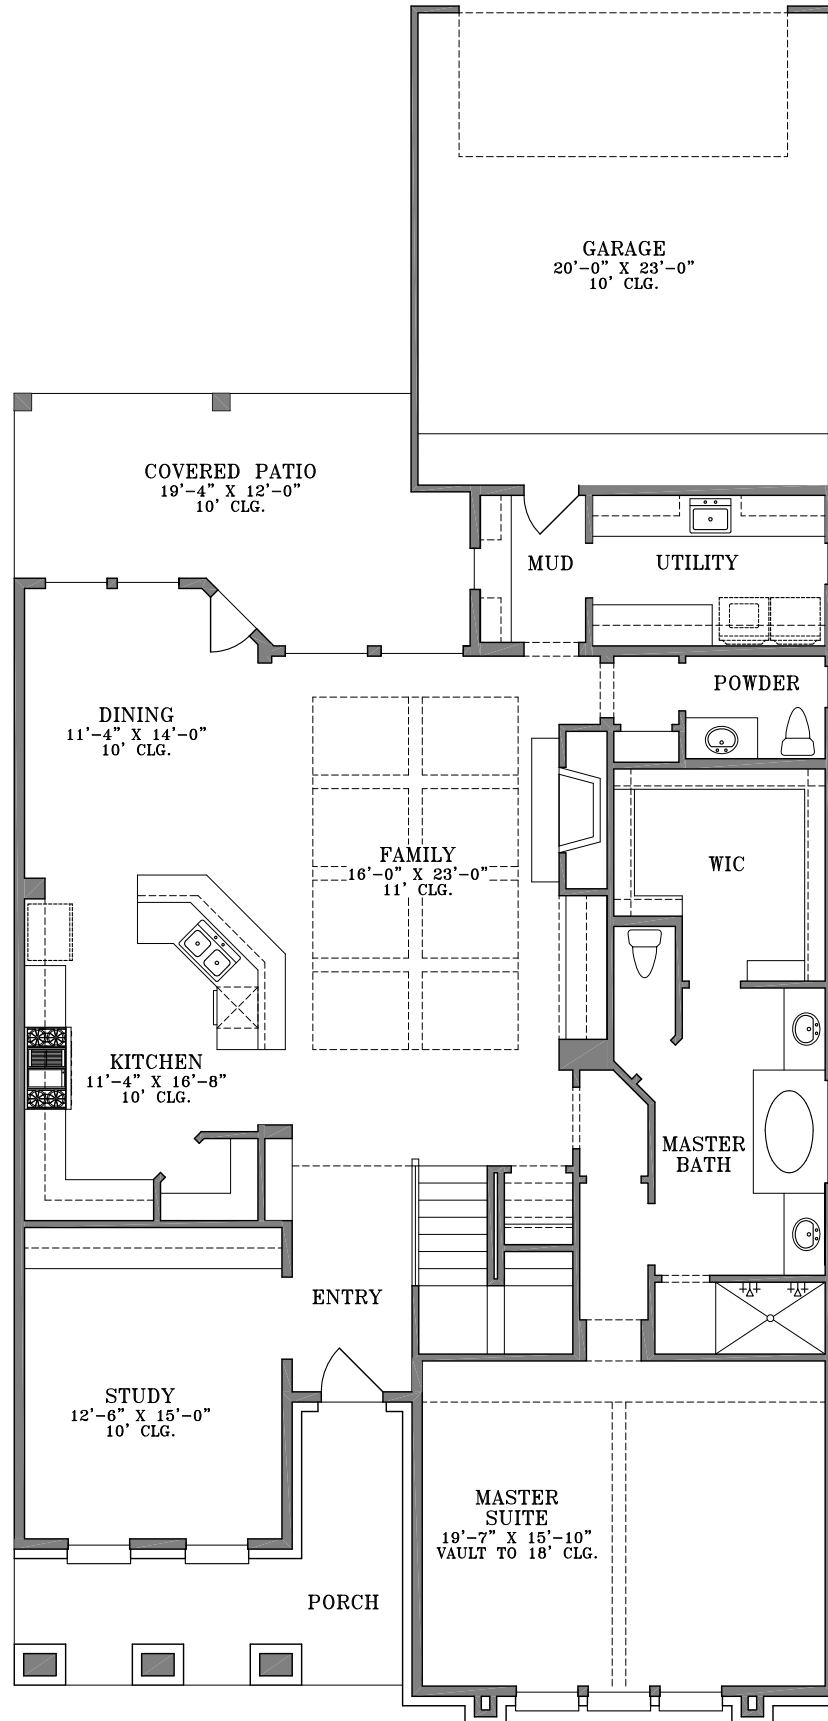

WebFloorPlans.com

1st Floor Footage: 2036 s.f.
2nd Floor Footage: 1312 s.f.
Total Footage: 3348 s.f.
Width: 40'-0"
Depth: 83'-9 1/2"

Plan #3348

To Order Call:
855-55PLANS

WebFloorPlans.com

Elevation A