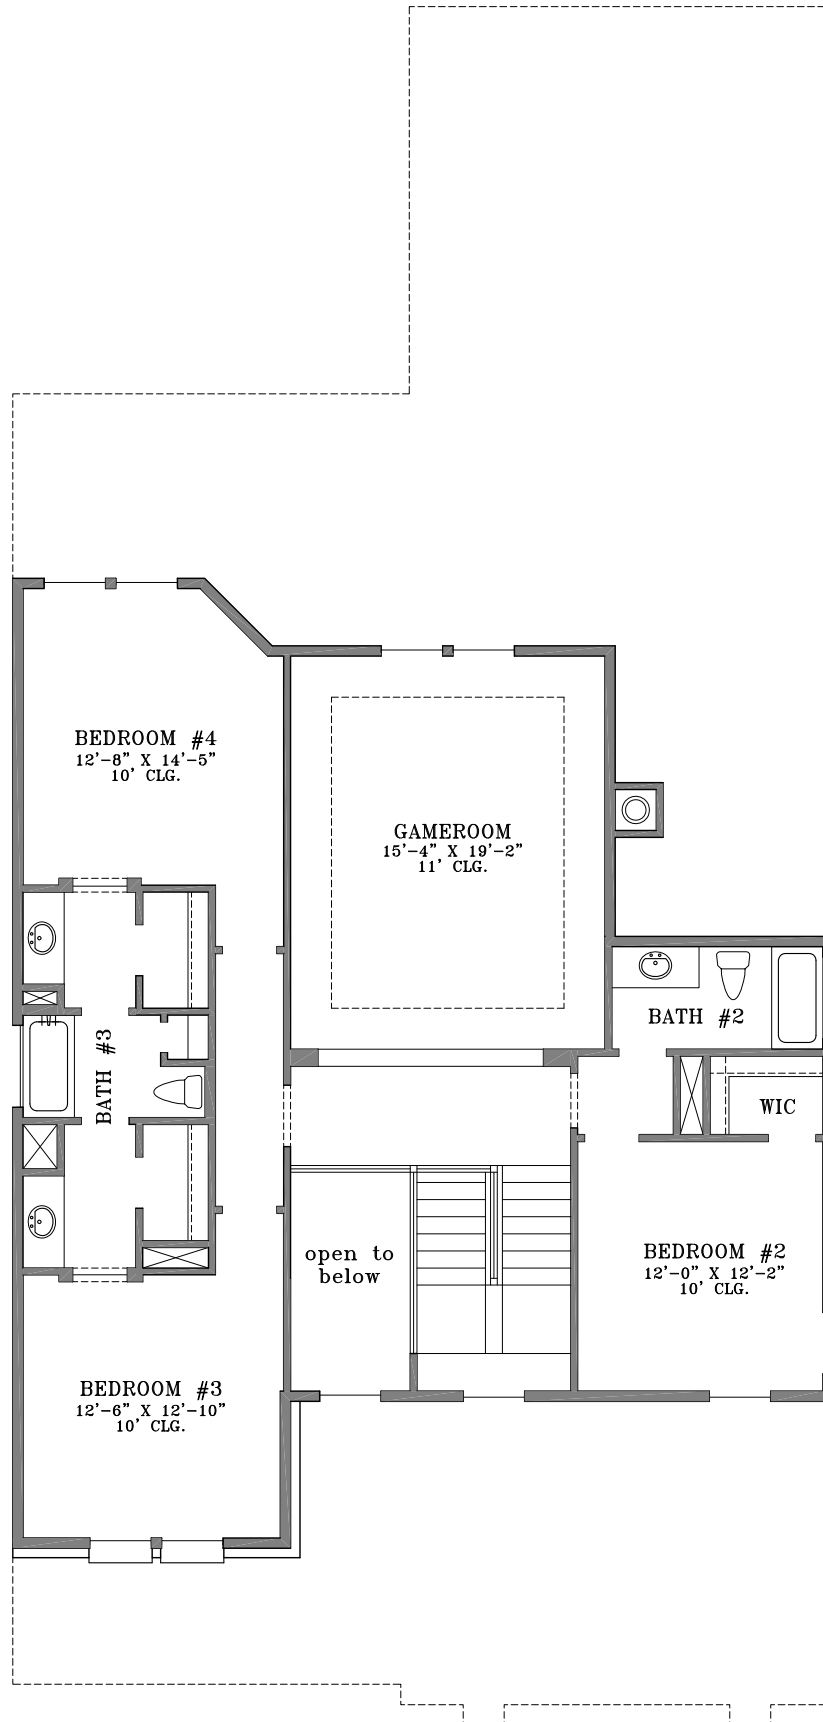

WebFloorPlans.com

1st Floor Footage: 2036 s.f.
2nd Floor Footage: 1312 s.f.
Total Footage: 3348 s.f.
Width: 40'-0"
Depth: 83'-9 1/2"

Plan #3348

To Order Call:
855-55PLANS

WebFloorPlans.com

Elevation A