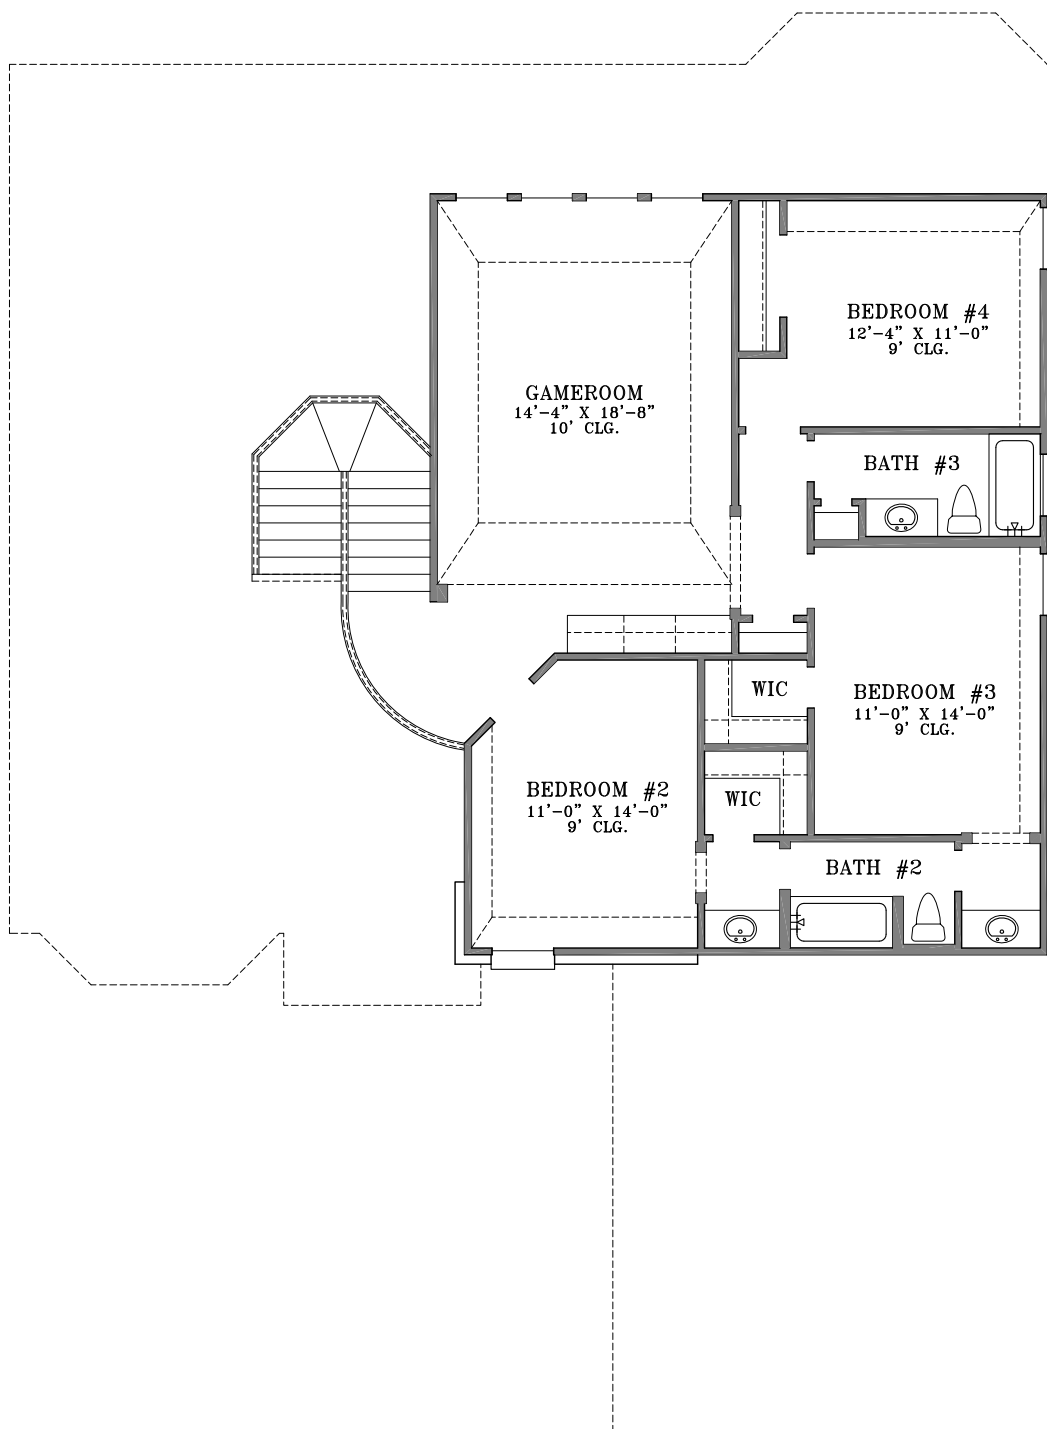

WebFloorPlans.com

1st Floor Footage: 2221 s.f.

2nd Floor Footage: 1137 s.f.

Total Footage: 3358 s.f.

Width: 50'-11"

Depth: 68'-11"

Plan #3358

To Order Call:
855-55PLANS

Elevation A

Elevation B