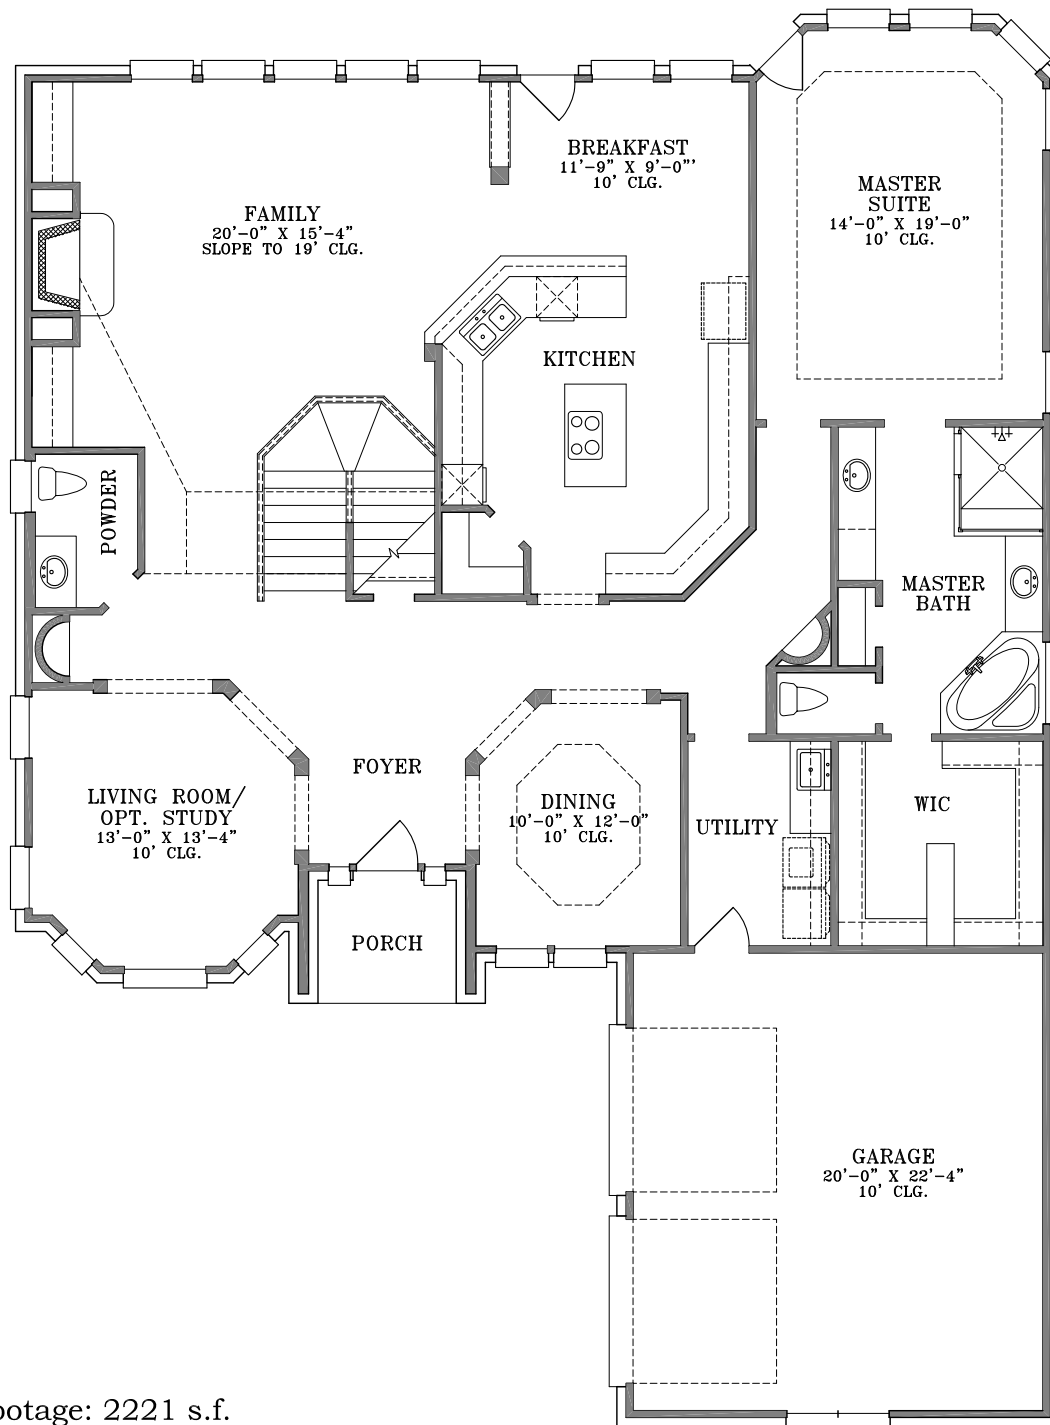

WebFloorPlans.com

1st Floor Footage: 2221 s.f.

2nd Floor Footage: 1137 s.f.

Total Footage: 3358 s.f.

Width: 50'-11"

Depth: 68'-11"

Plan #3358

To Order Call:
855-55PLANS

Elevation A

Elevation B