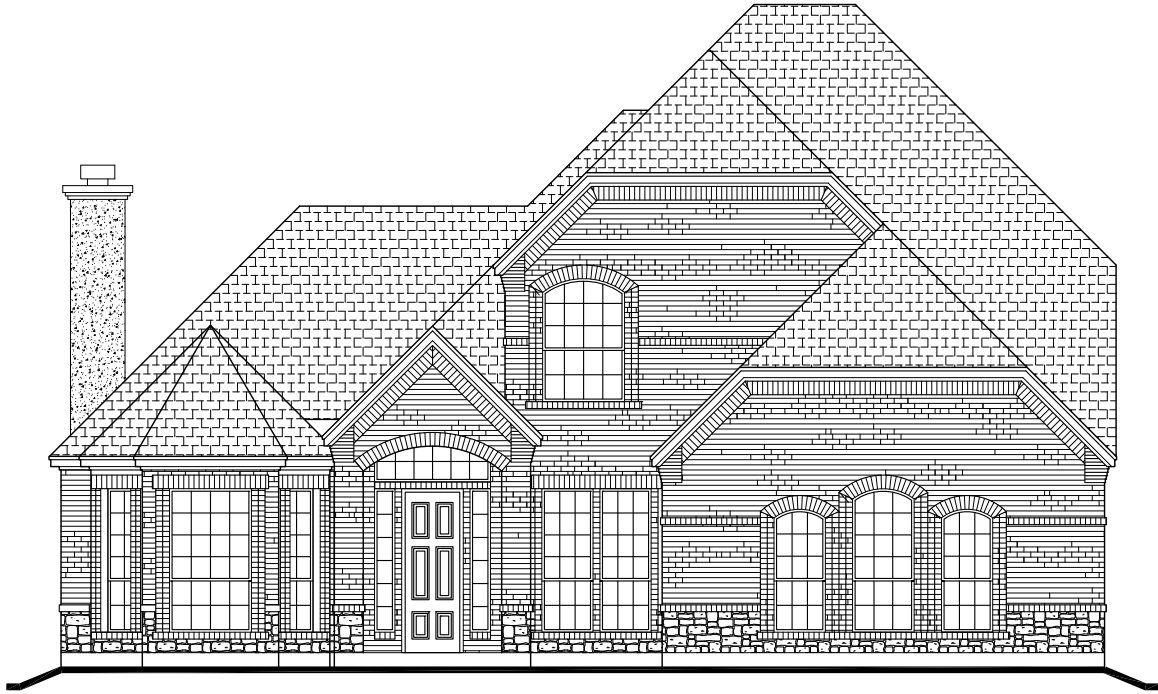

WebFloorPlans.com

1st Floor Footage: 2221 s.f.

2nd Floor Footage: 1137 s.f.

Total Footage: 3358 s.f.

Width: 50'-11"

Depth: 68'-11"

Plan #3358

To Order Call:
855-55PLANS

Elevation A

Elevation B