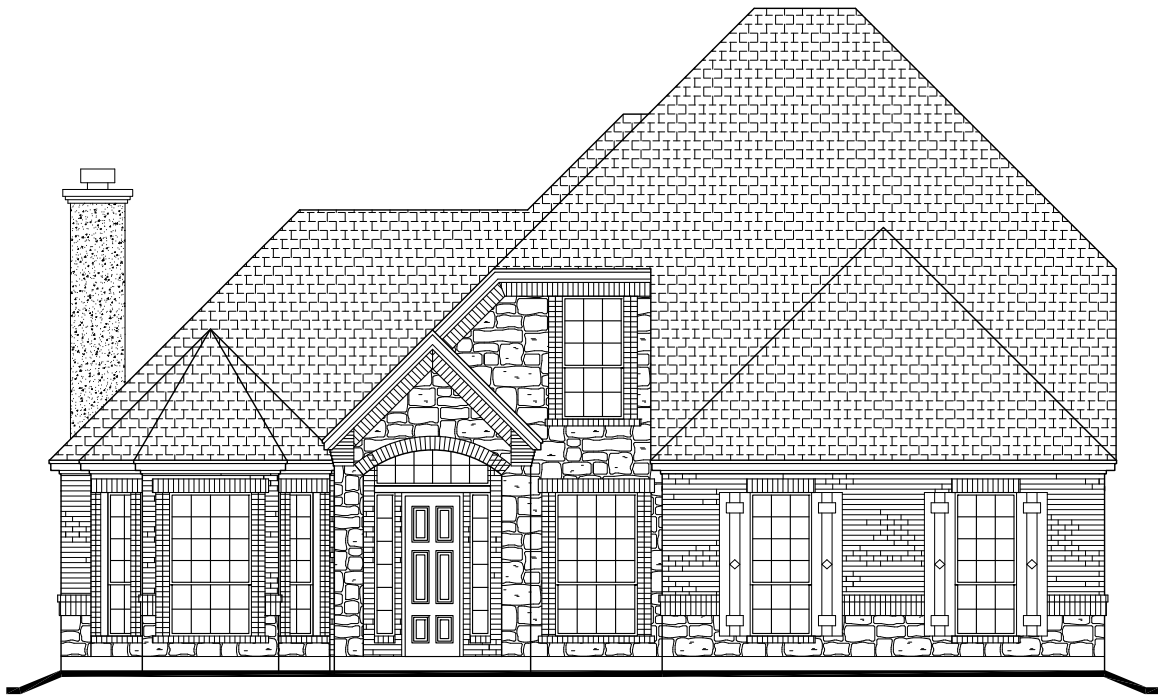

WebFloorPlans.com

1st Floor Footage: 2221 s.f.

2nd Floor Footage: 1137 s.f.

Total Footage: 3358 s.f.

Width: 50'-11"

Depth: 68'-11"

Plan #3358

To Order Call:
855-55PLANS

Elevation A

Elevation B