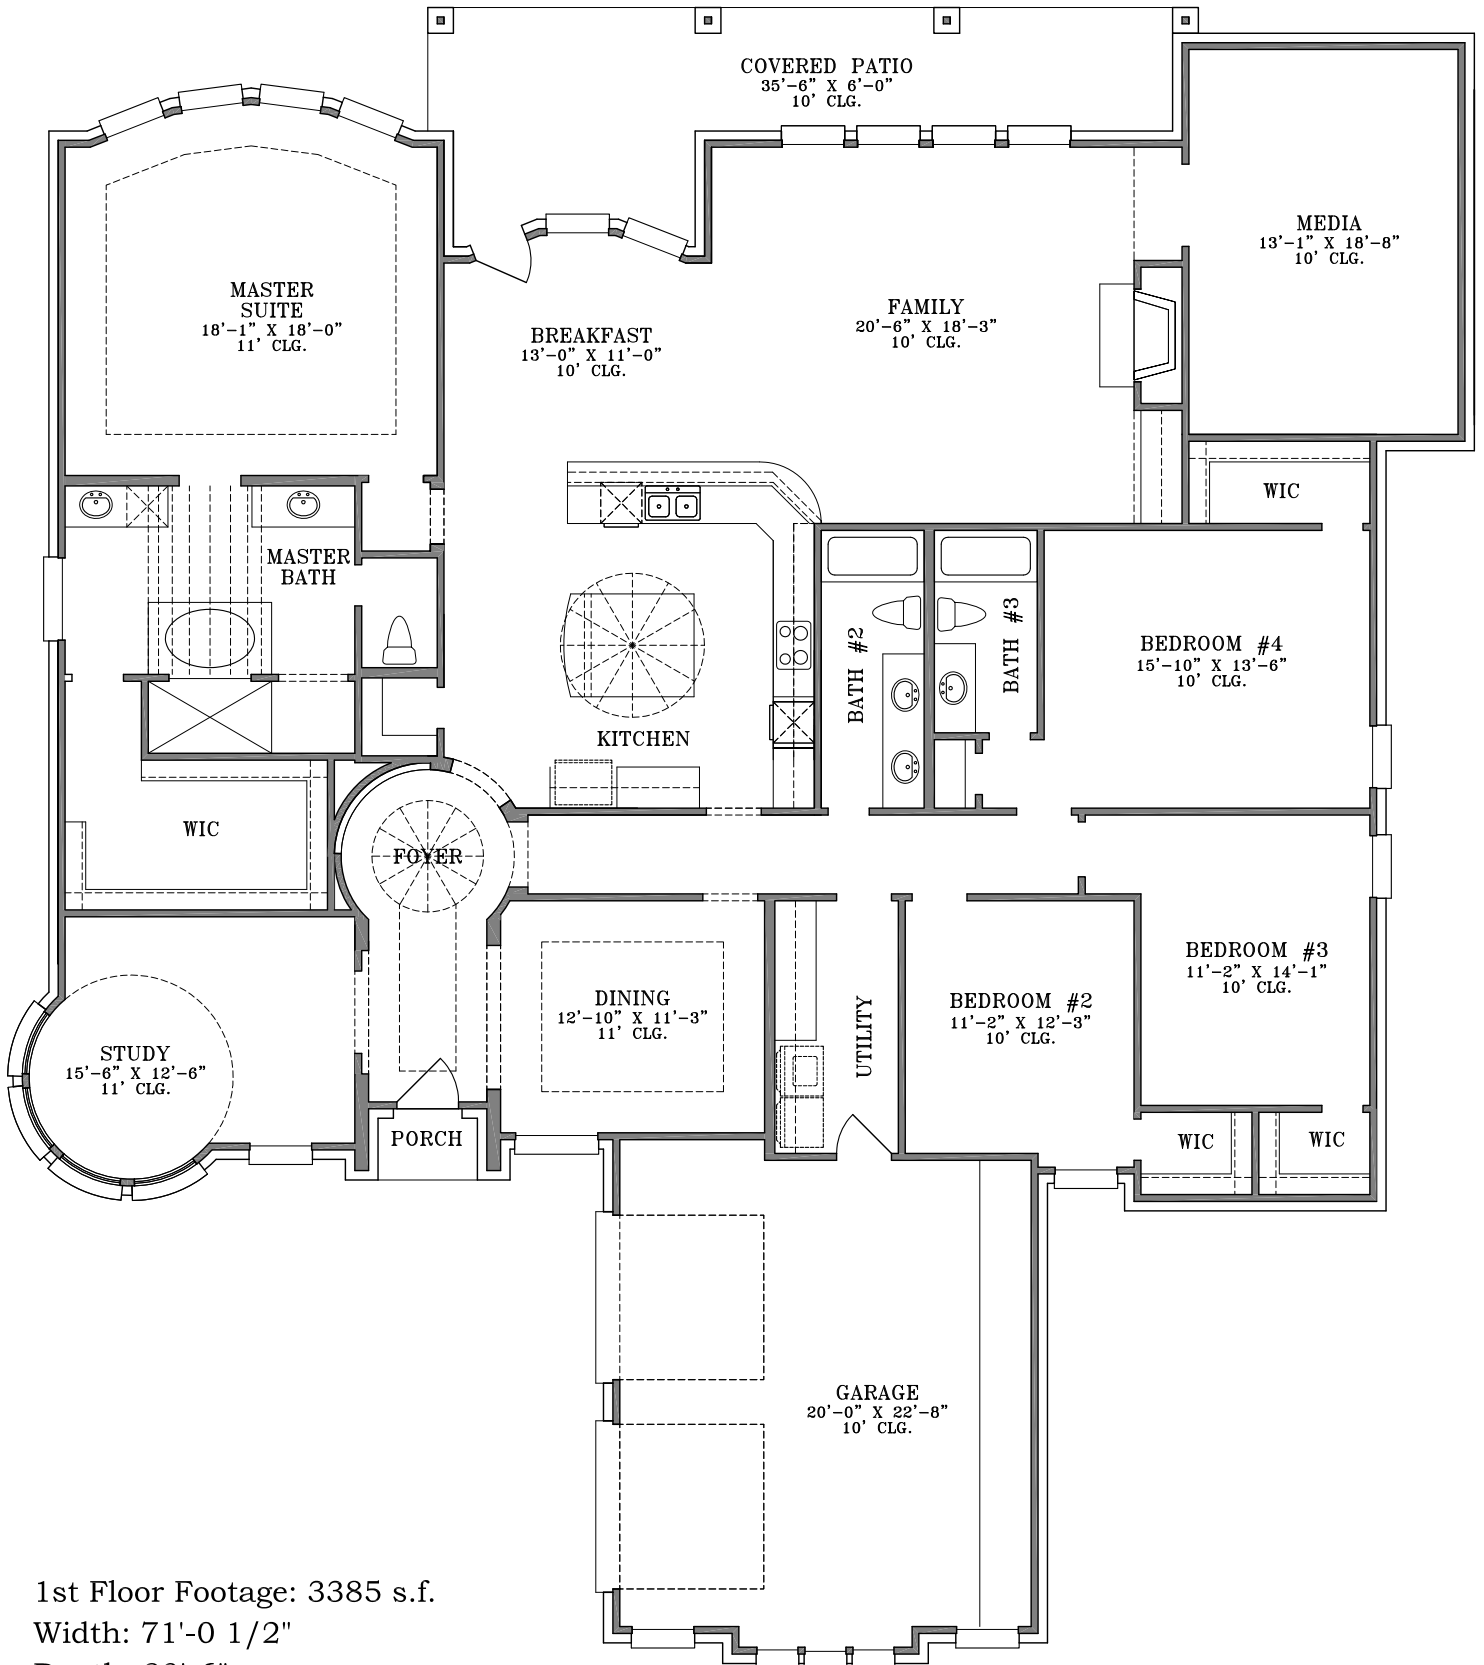

WebFloorPlans.com

1st Floor Footage: 3385 s.f.
Width: 71'-0 1/2"
Depth: 80'-6"

Plan #3385

To Order Call:
855-55PLANS

Elevation A

Plan #3385

To Order Call:
855-55PLANS