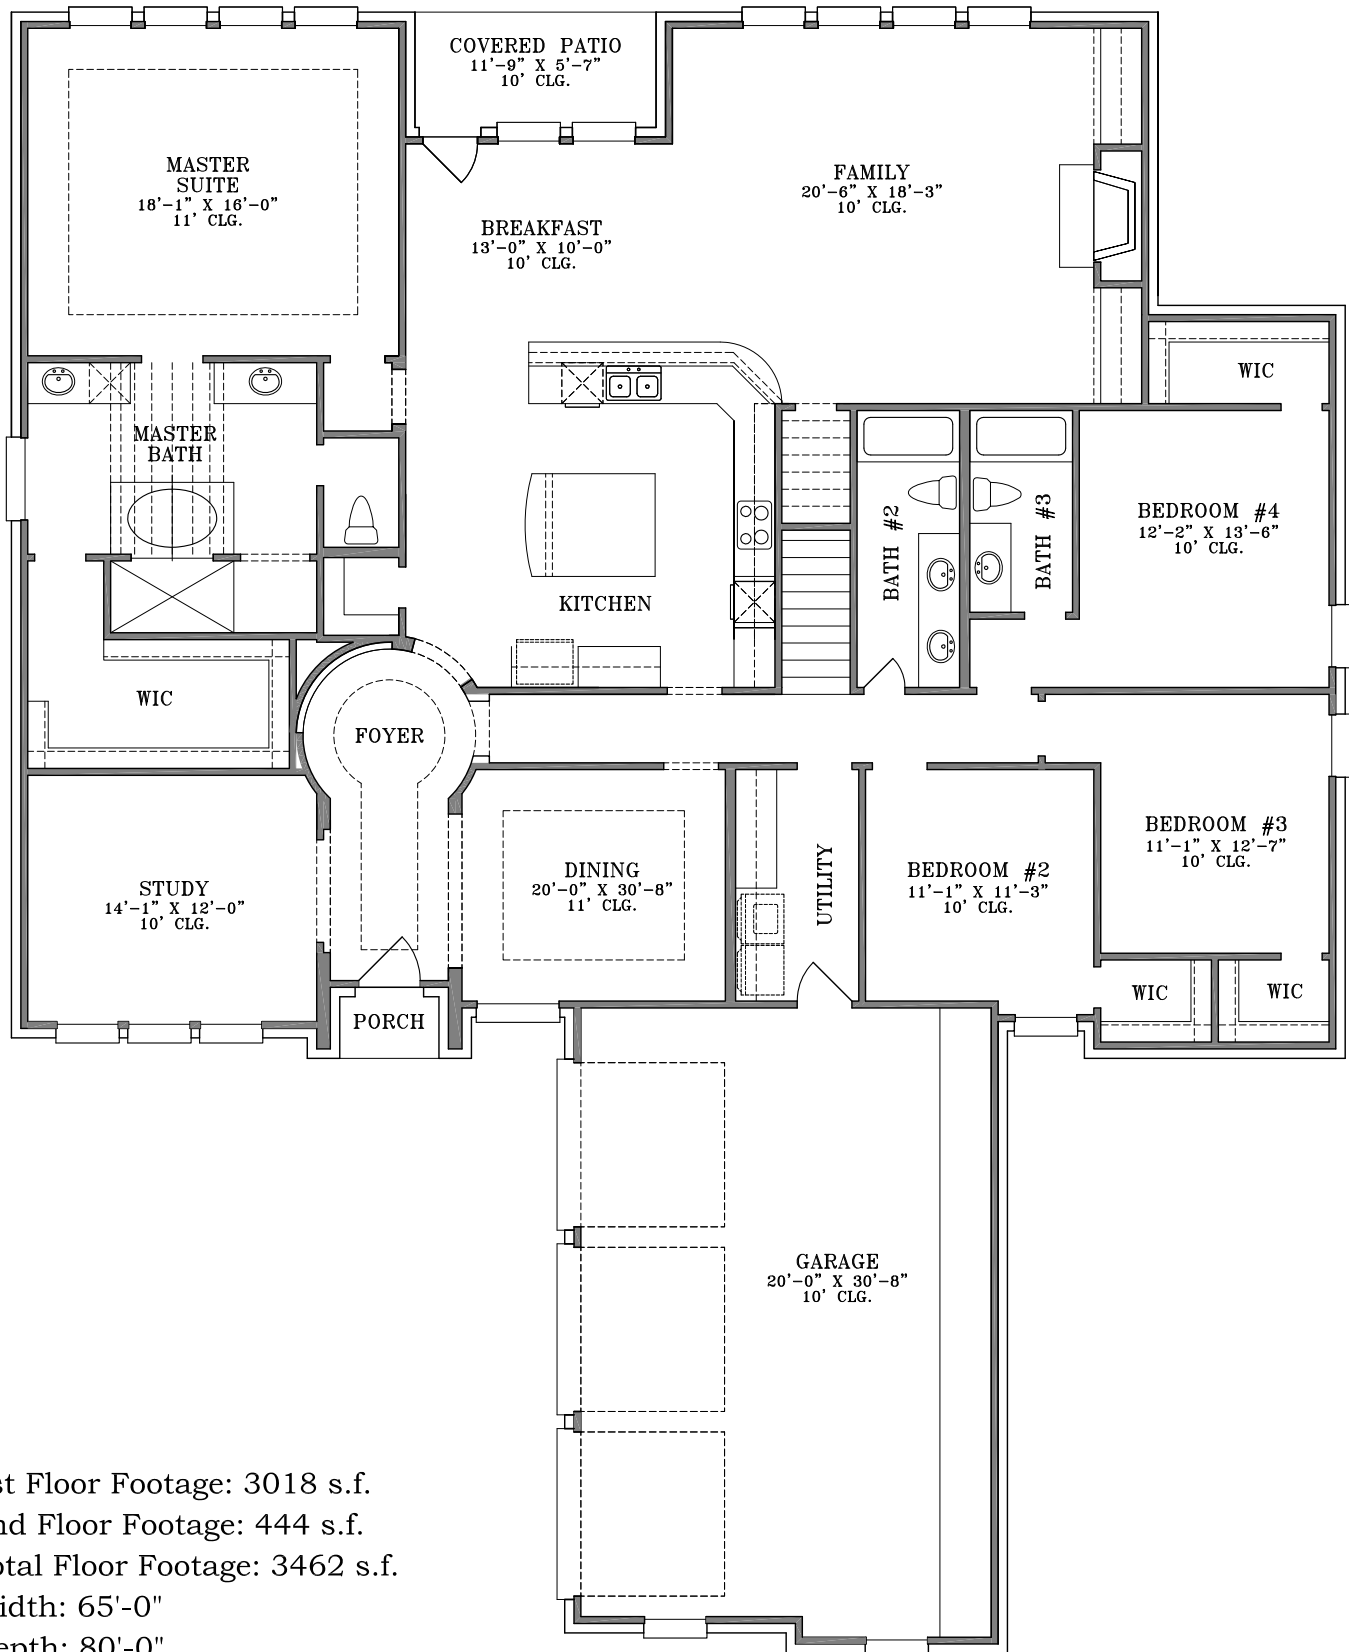

WebFloorPlans.com

1st Floor Footage: 3018 s.f.
2nd Floor Footage: 444 s.f.
Total Floor Footage: 3462 s.f.
Width: 65'-0"
Depth: 80'-0"

Plan #3462

To Order Call:
855-55PLANS

Elevation A

Plan #3462

To Order Call:
855-55PLANS