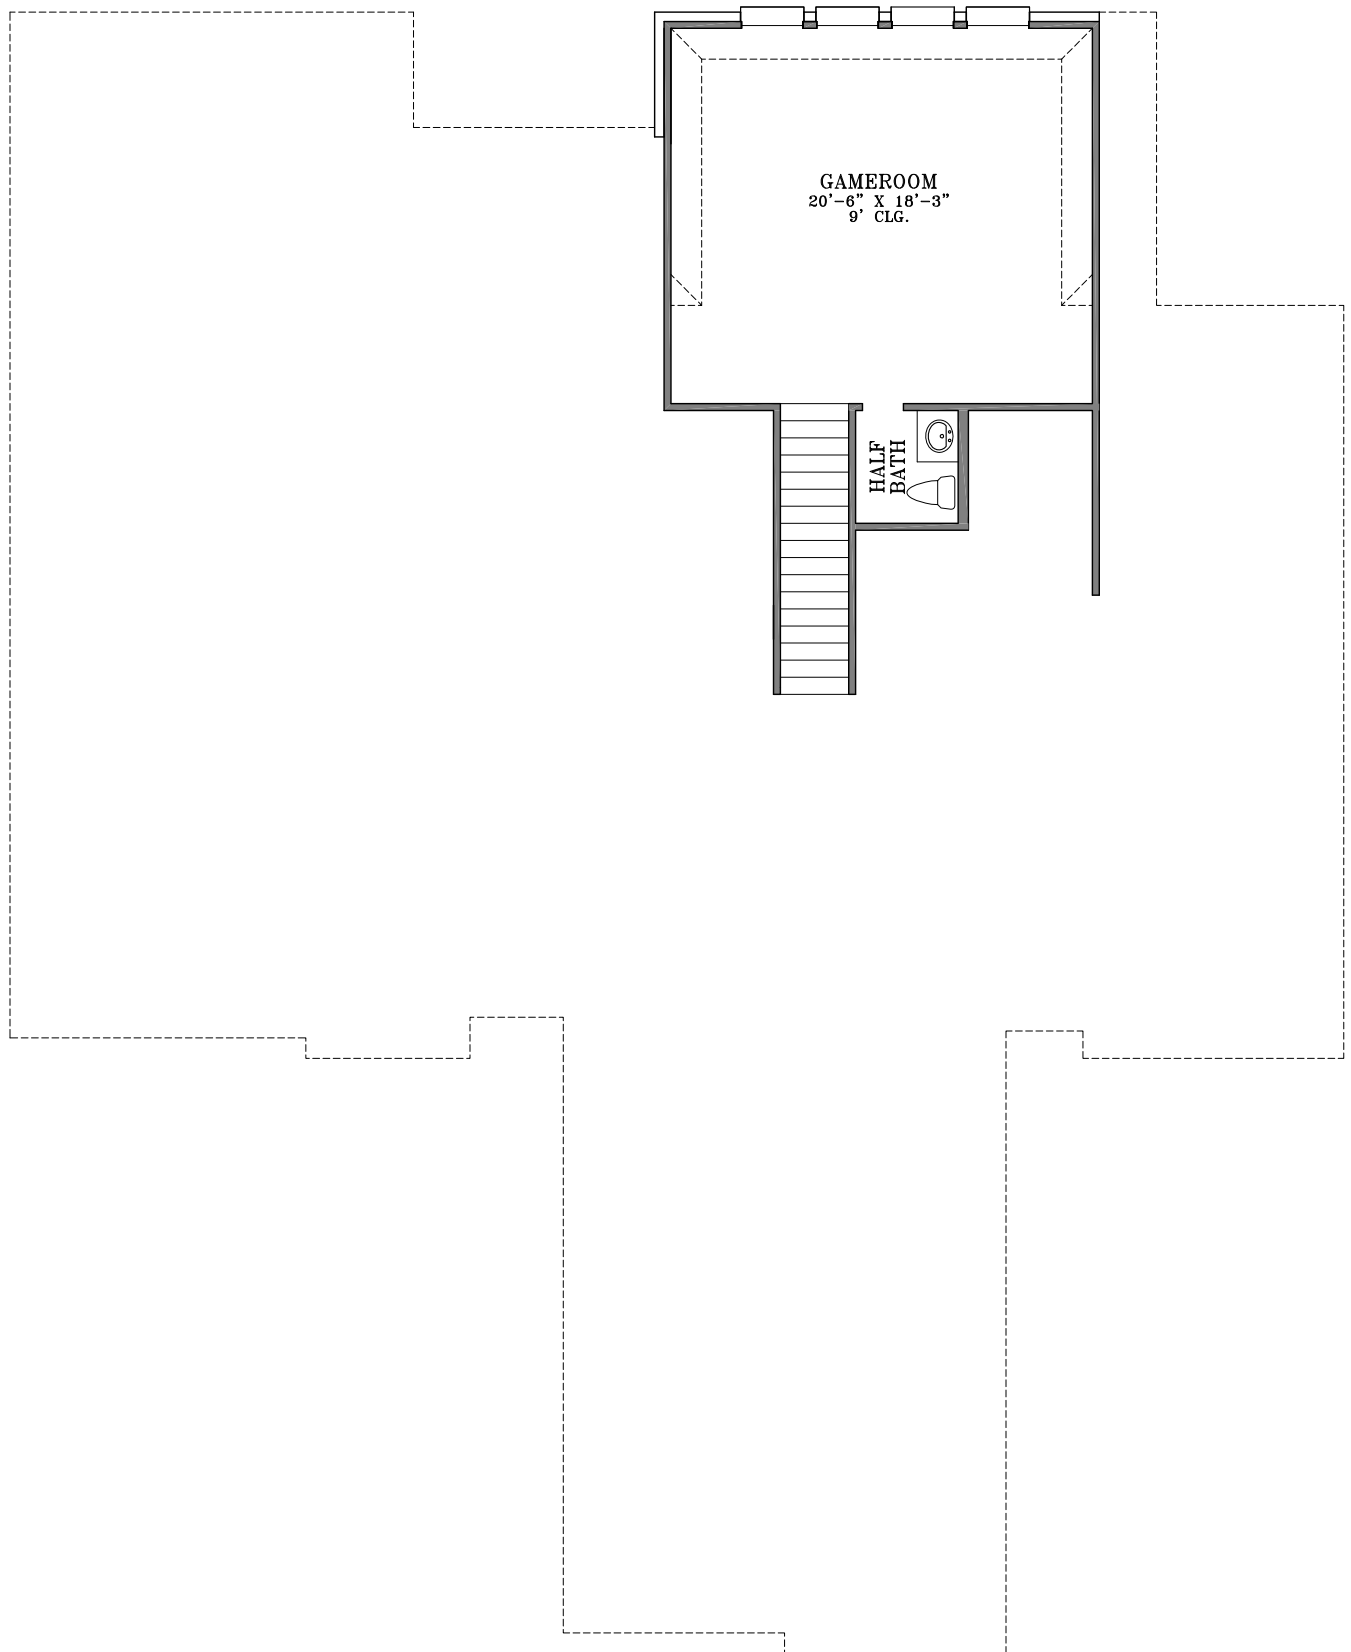

WebFloorPlans.com

1st Floor Footage: 3018 s.f.
2nd Floor Footage: 444 s.f.
Total Floor Footage: 3462 s.f.
Width: 65'-0"
Depth: 80'-0"

Plan #3462

To Order Call:
855-55PLANS

Elevation A

Plan #3462

To Order Call:
855-55PLANS