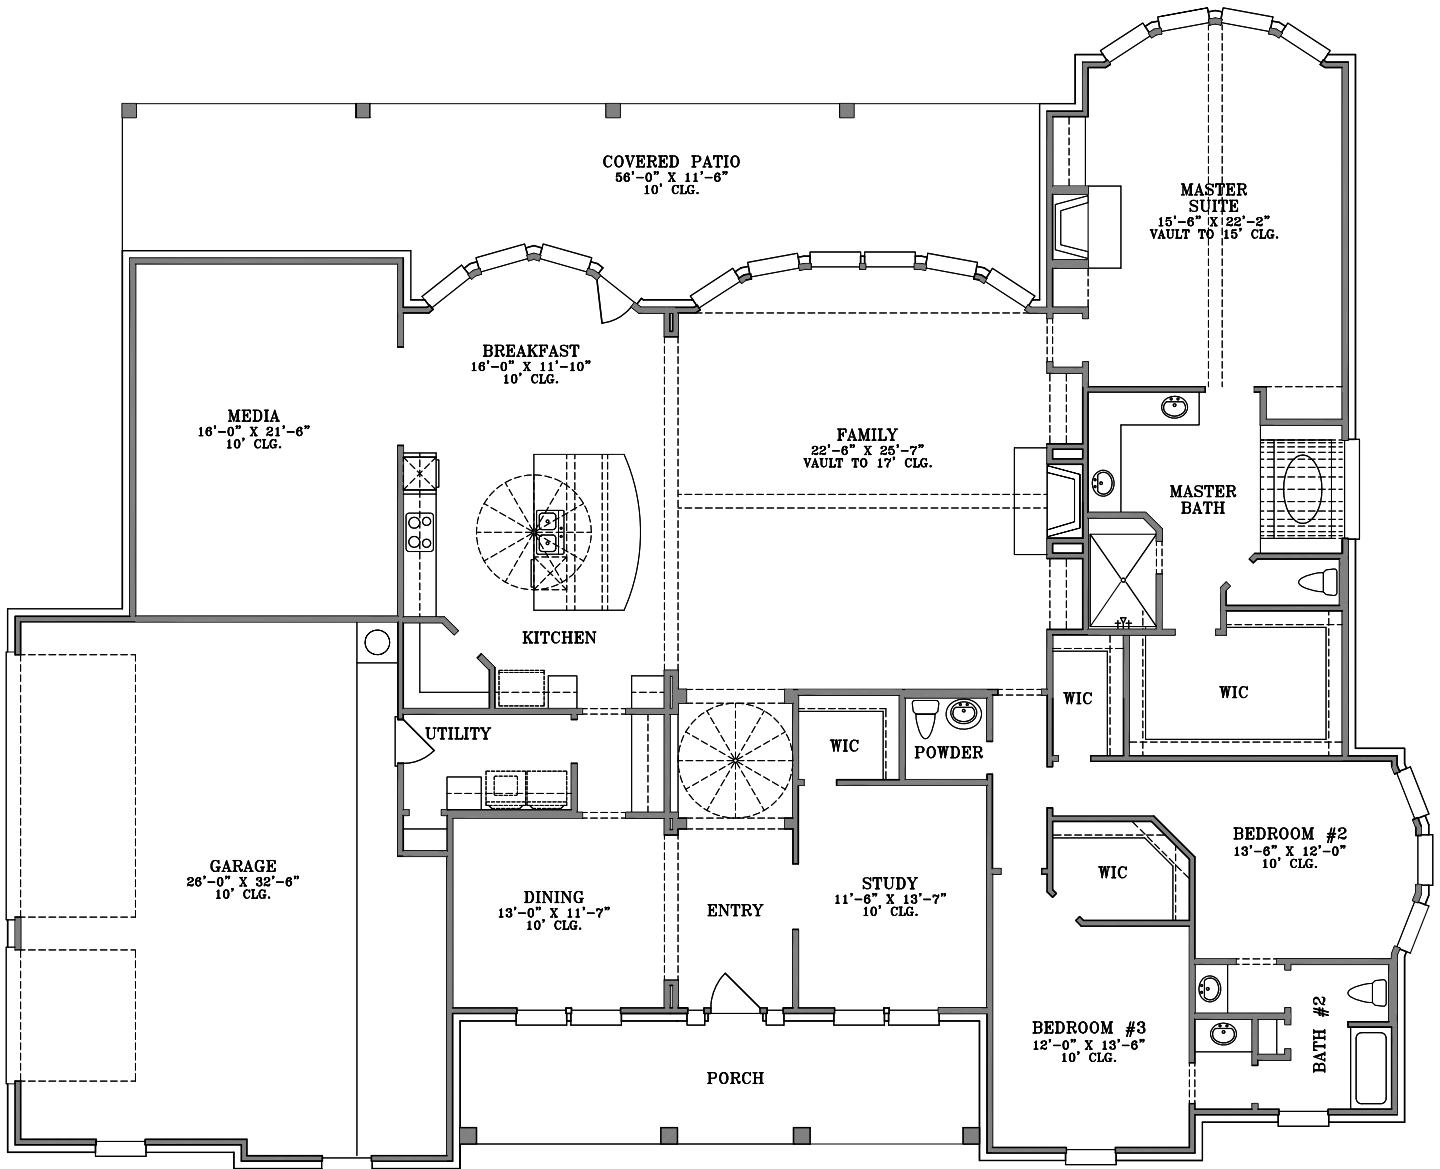

WebFloorPlans.com

1st Floor Footage: 3530 s.f.
Width: 86'-7 1/2"
Depth: 70'-7"

Plan #3530

To Order Call:
855-55PLANS

Elevation A

Plan #3530

To Order Call:
855-55PLANS