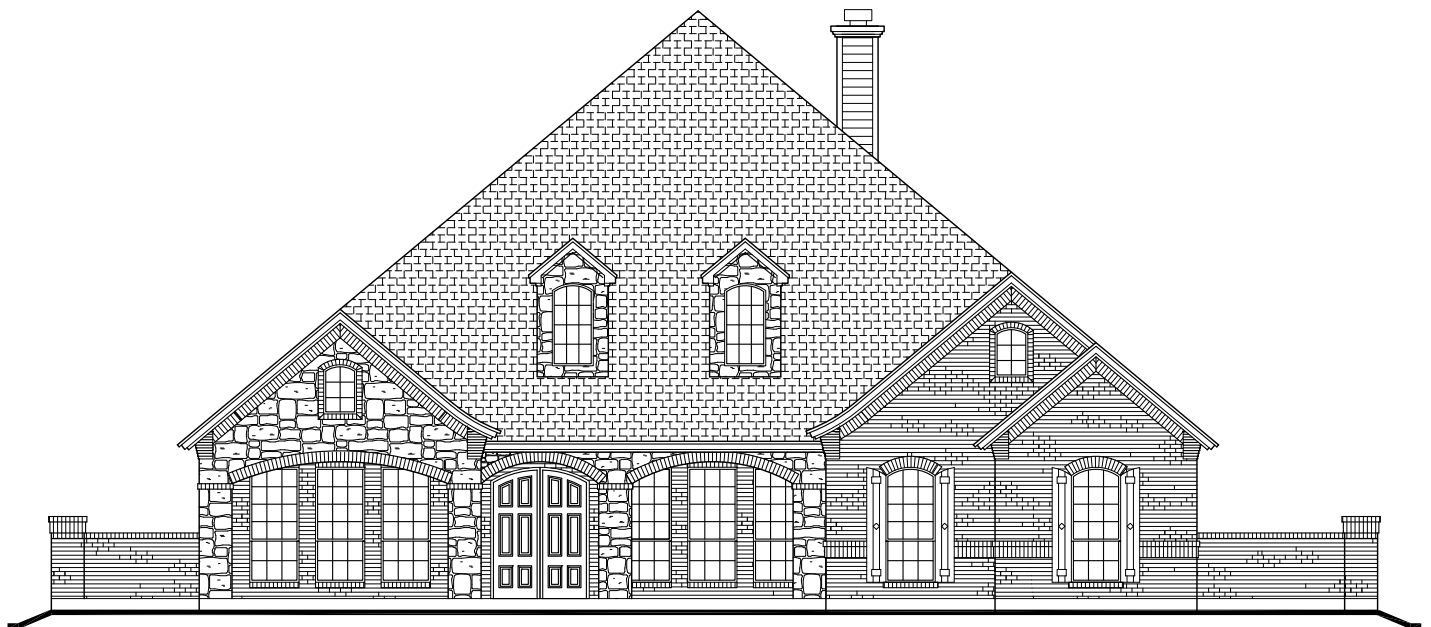

WebFloorPlans.com

1st Floor Footage: 3609 s.f.
Width: 80'-9"
Depth: 100'-3"

Plan #3609

To Order Call:
855-55PLANS

WebFloorPlans.com

Elevation A

Plan #3609

To Order Call:
855-55PLANS