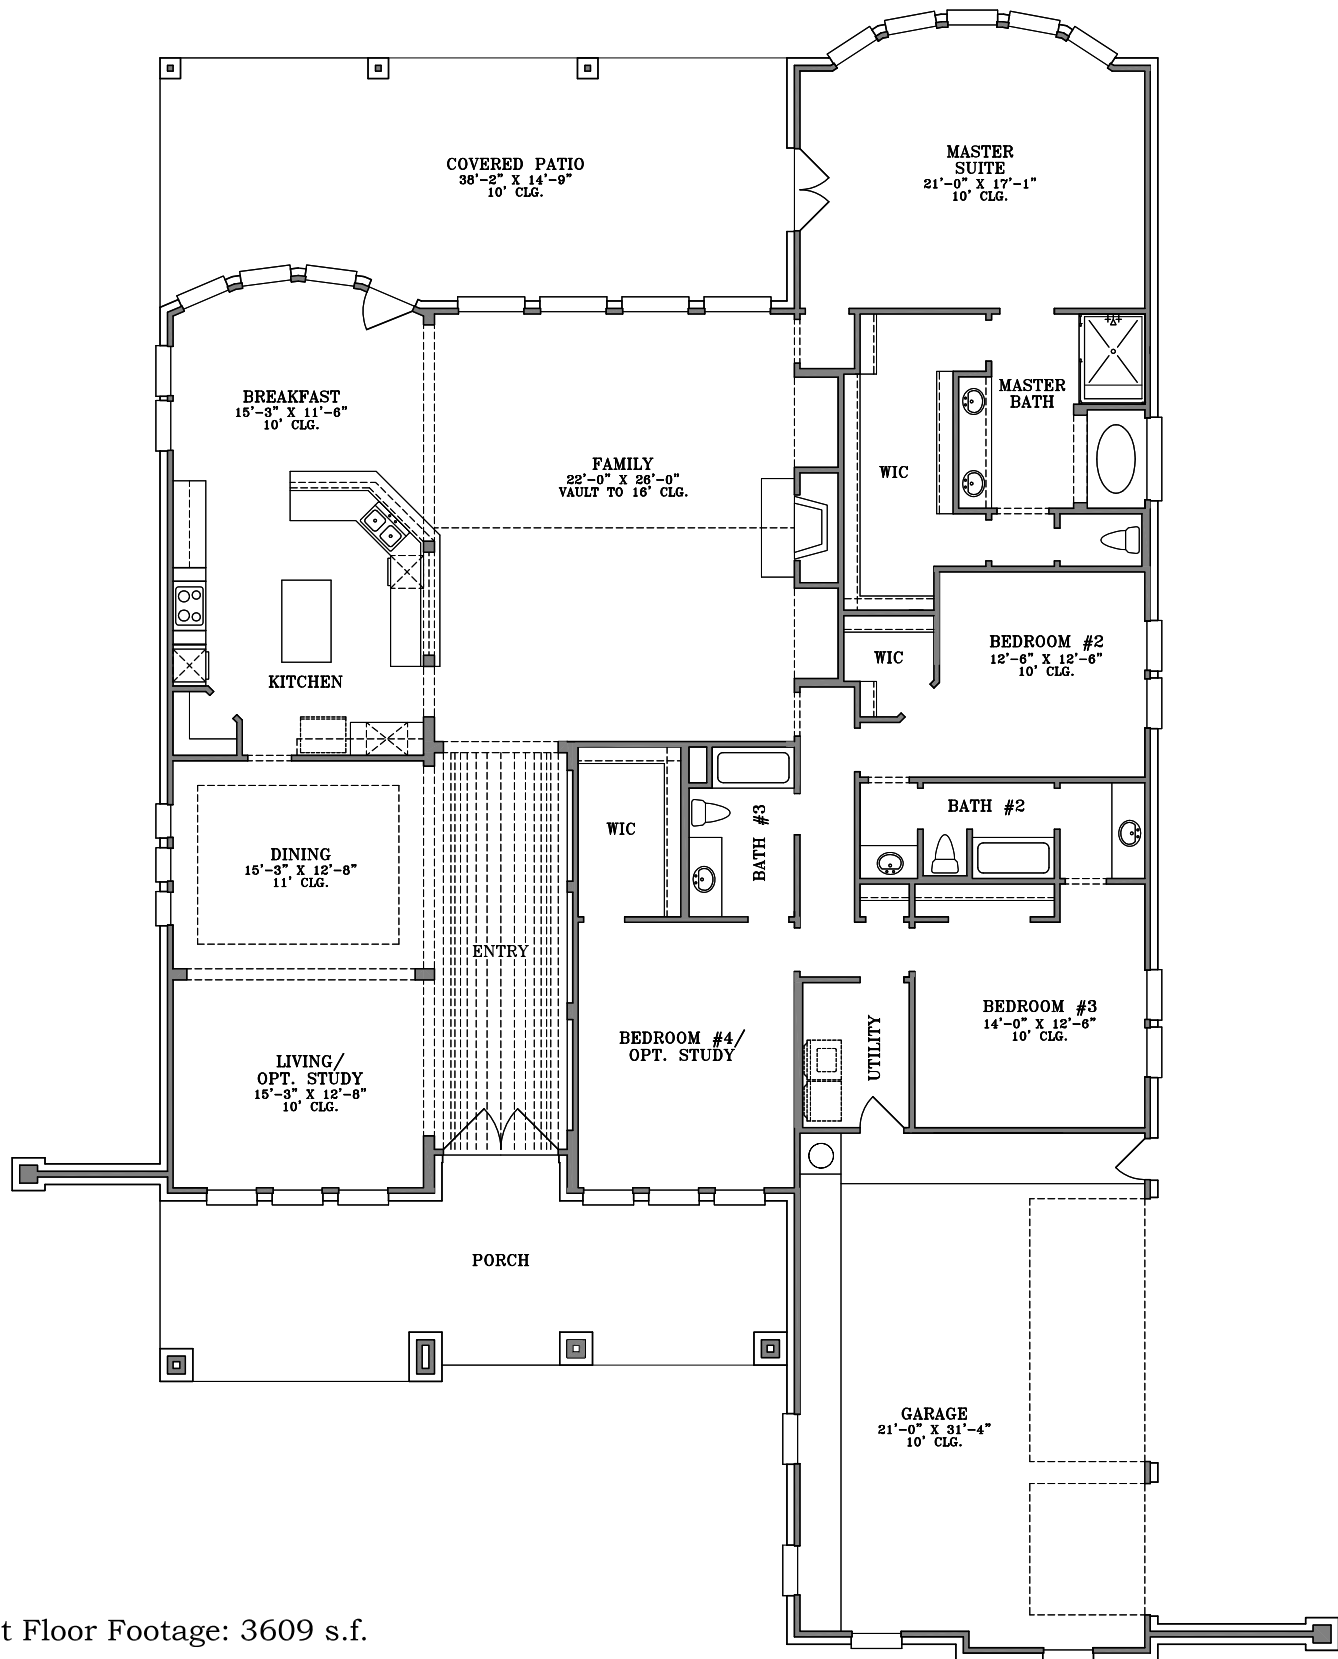

WebFloorPlans.com

1st Floor Footage: 3609 s.f.
Width: 80'-9"
Depth: 100'-3"

Plan #3609

To Order Call:
855-55PLANS

WebFloorPlans.com

Elevation A

Plan #3609

To Order Call:
855-55PLANS