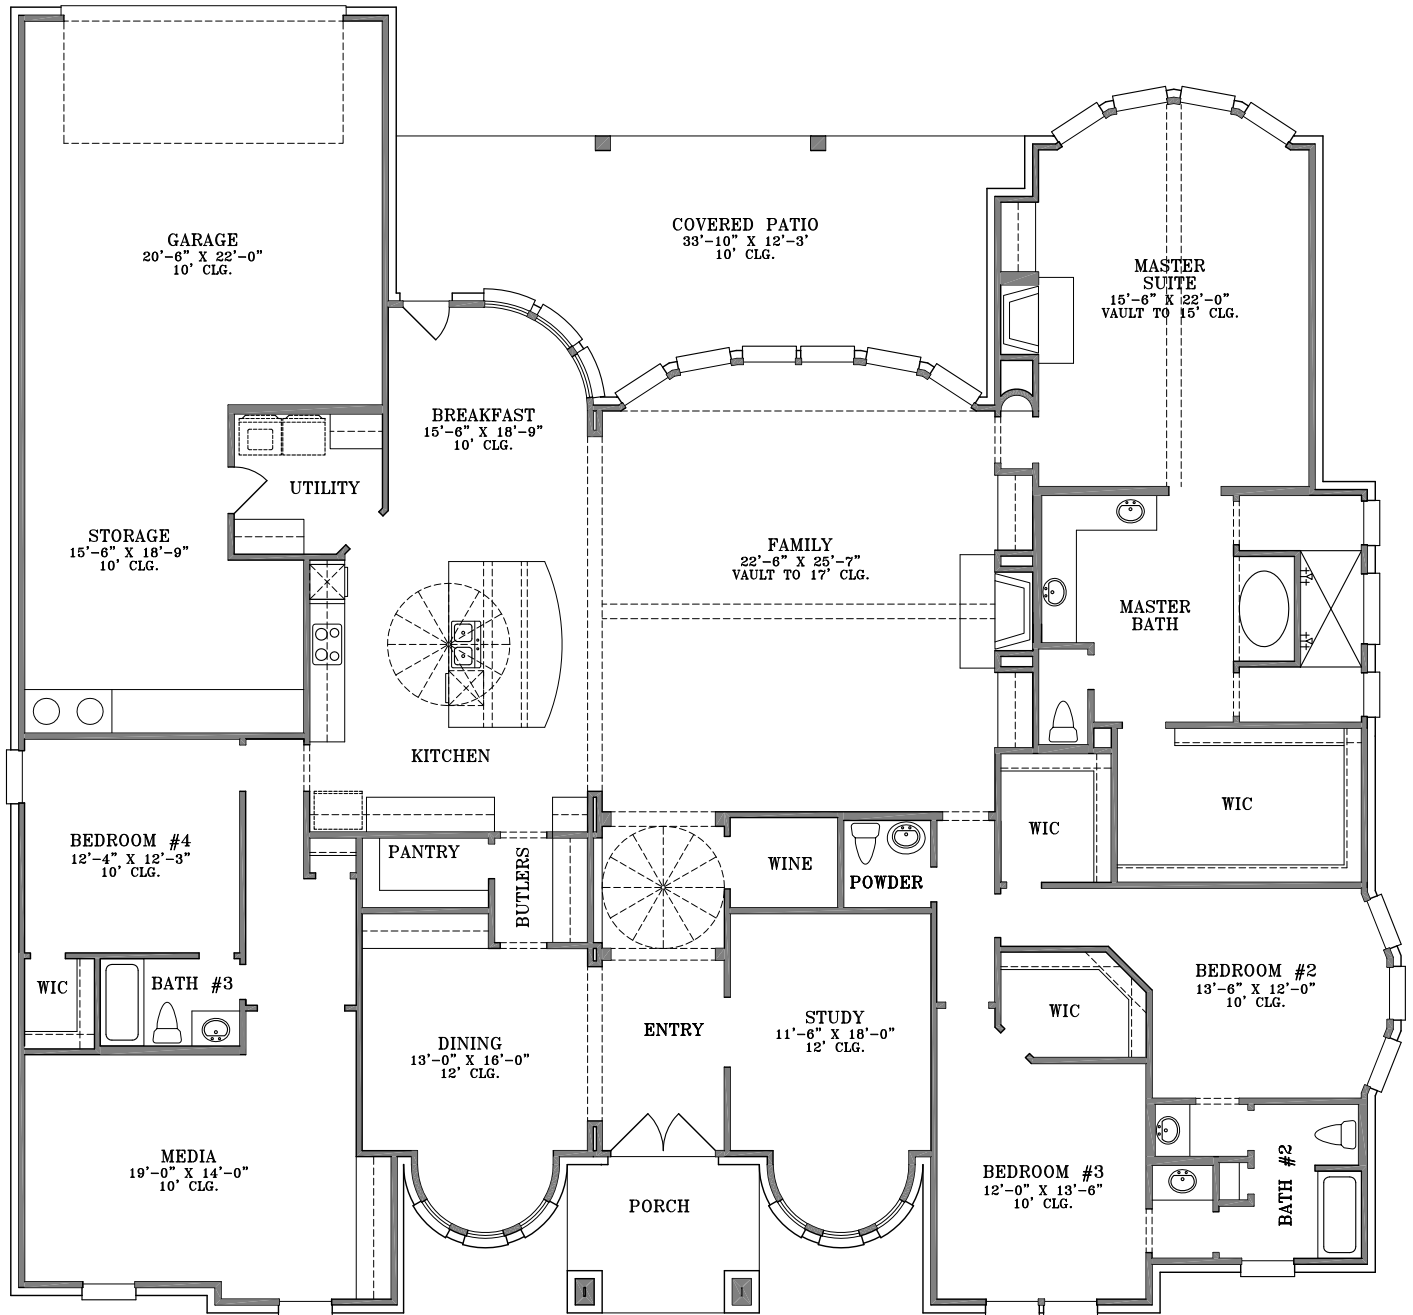

# WebFloorPlans.com

1st Floor Footage: 3998 s.f.

Width: 79'-7 1/2"

Depth: 74'-9 1/2"

Plan #3998

To Order Call:  
855-55PLANS

Elevation A

Plan #3998

To Order Call:  
855-55PLANS