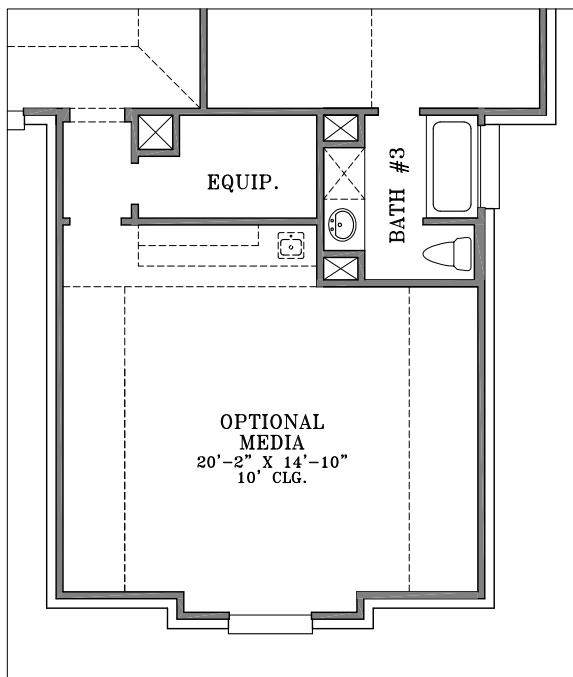

WebFloorPlans.com

1st Floor Footage: 2336 s.f.
2nd Floor Footage: 1682 s.f.
Total Floor Footage: 4018 s.f.
Width: 51'-1"
Depth: 66'-11"

Plan #4018

To Order Call:
855-55PLANS

Optional Master Bath

Plan #4018

To Order Call:
855-55PLANS

Additional Options

Additional Options

Elevation A

Elevation B

WebFloorPlans.com

Elevation C

Plan #4018