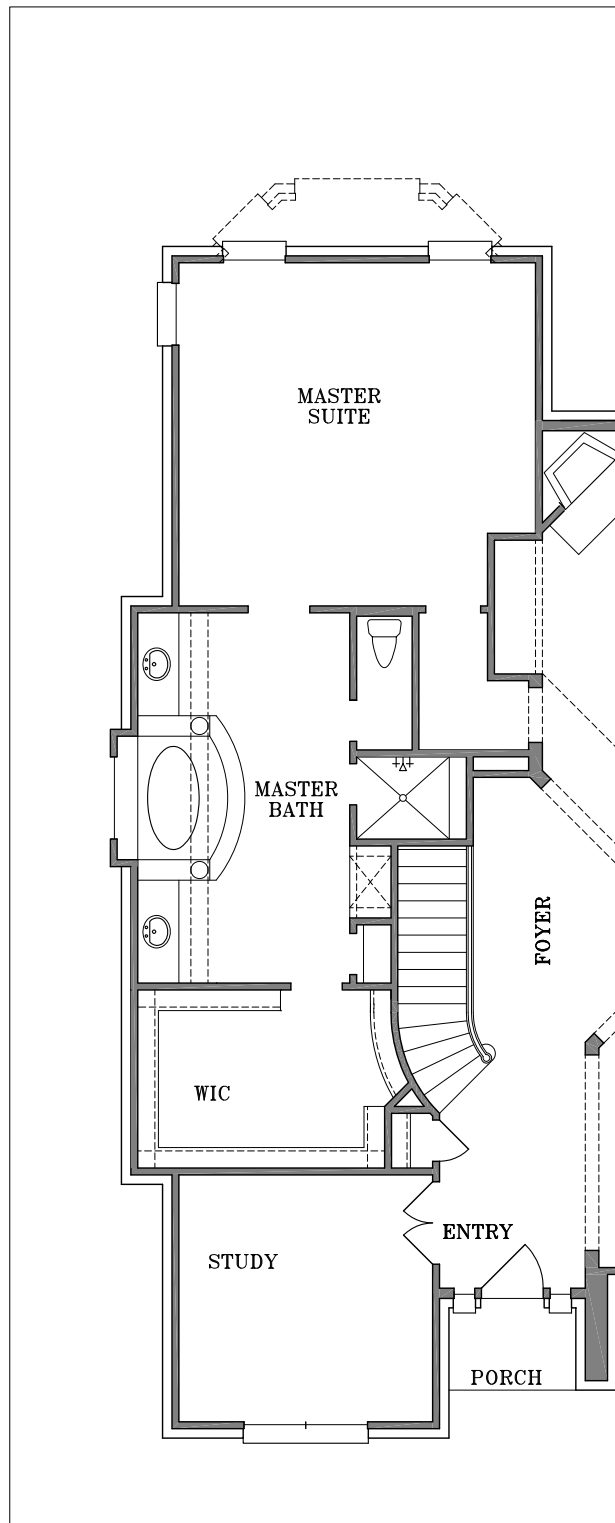

WebFloorPlans.com

1st Floor Footage: 2336 s.f.
2nd Floor Footage: 1682 s.f.
Total Floor Footage: 4018 s.f.
Width: 51'-1"
Depth: 66'-11"

Plan #4018

To Order Call:
855-55PLANS

Optional Master Bath

Plan #4018

To Order Call:
855-55PLANS

Additional Options

Additional Options

Elevation A

Elevation B

WebFloorPlans.com

Elevation C

Plan #4018