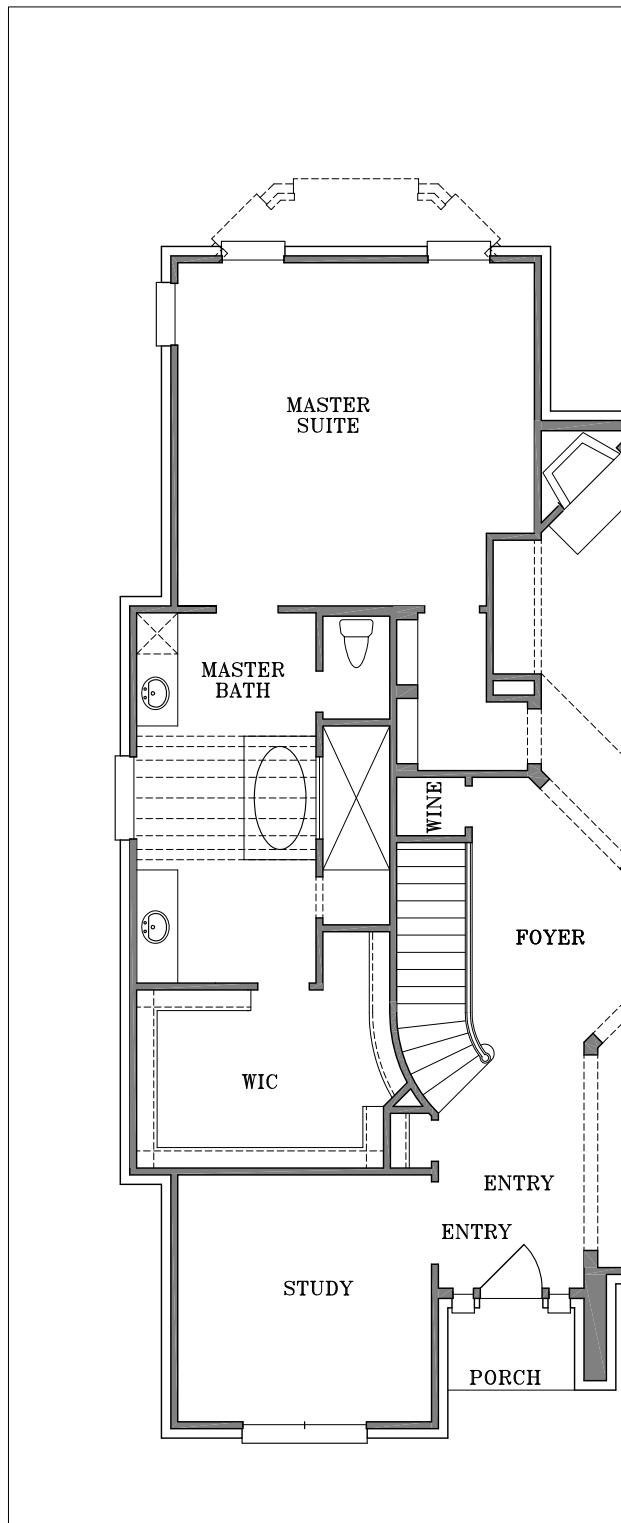

WebFloorPlans.com

1st Floor Footage: 2336 s.f.
2nd Floor Footage: 1682 s.f.
Total Floor Footage: 4018 s.f.
Width: 51'-1"
Depth: 66'-11"

Plan #4018

To Order Call:
855-55PLANS

Optional Master Bath

Plan #4018

To Order Call:
855-55PLANS

Additional Options

Additional Options

Elevation A

Elevation B

WebFloorPlans.com

Elevation C

Plan #4018