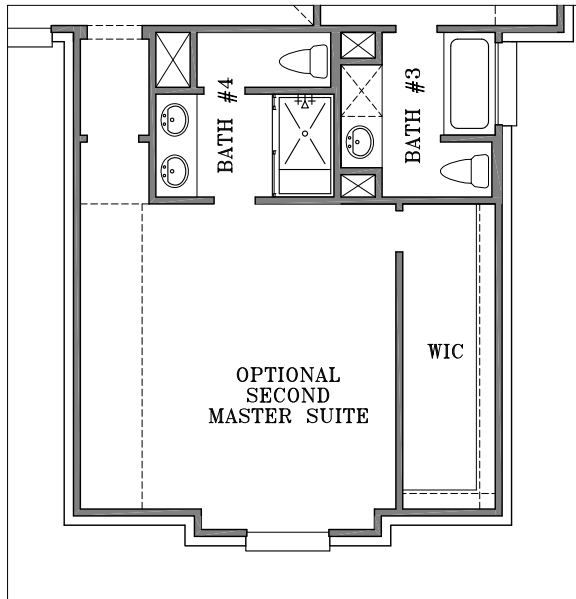

WebFloorPlans.com

1st Floor Footage: 2336 s.f.
2nd Floor Footage: 1682 s.f.
Total Floor Footage: 4018 s.f.
Width: 51'-1"
Depth: 66'-11"

Plan #4018

To Order Call:
855-55PLANS

Optional Master Bath

Plan #4018

To Order Call:
855-55PLANS

Additional Options

Additional Options

Elevation A

Elevation B

WebFloorPlans.com

Elevation C

Plan #4018