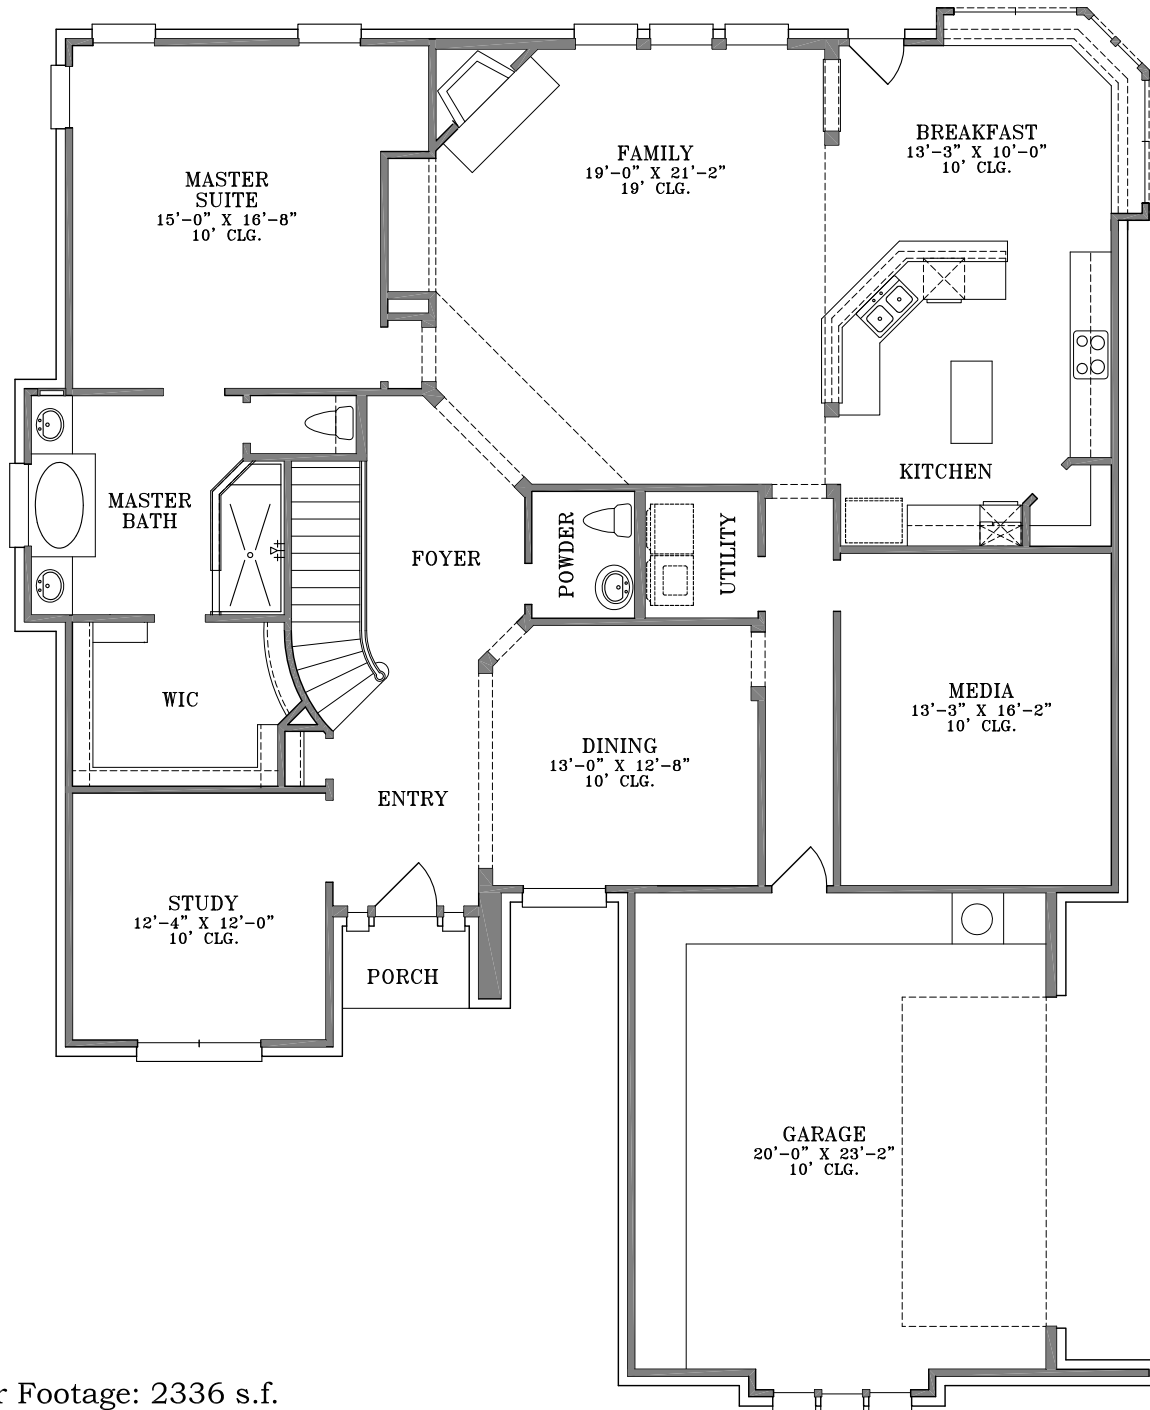

WebFloorPlans.com

1st Floor Footage: 2336 s.f.
2nd Floor Footage: 1682 s.f.
Total Floor Footage: 4018 s.f.
Width: 51'-1"
Depth: 66'-11"

Plan #4018

To Order Call:
855-55PLANS

Optional Master Bath

Plan #4018

To Order Call:
855-55PLANS

Additional Options

Additional Options

Elevation A

Elevation B

WebFloorPlans.com

Elevation C

Plan #4018