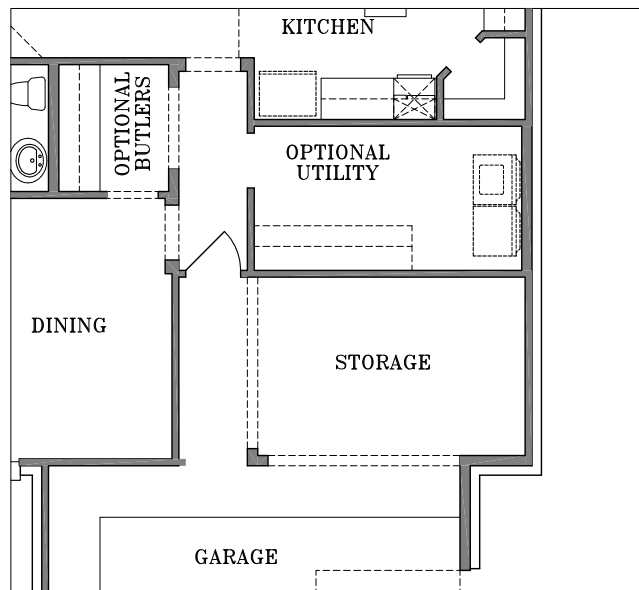

WebFloorPlans.com

1st Floor Footage: 2336 s.f.
2nd Floor Footage: 1682 s.f.
Total Floor Footage: 4018 s.f.
Width: 51'-1"
Depth: 66'-11"

Plan #4018

To Order Call:
855-55PLANS

Optional Master Bath

Plan #4018

To Order Call:
855-55PLANS

Additional Options

Additional Options

Elevation A

Elevation B

WebFloorPlans.com

Elevation C

Plan #4018