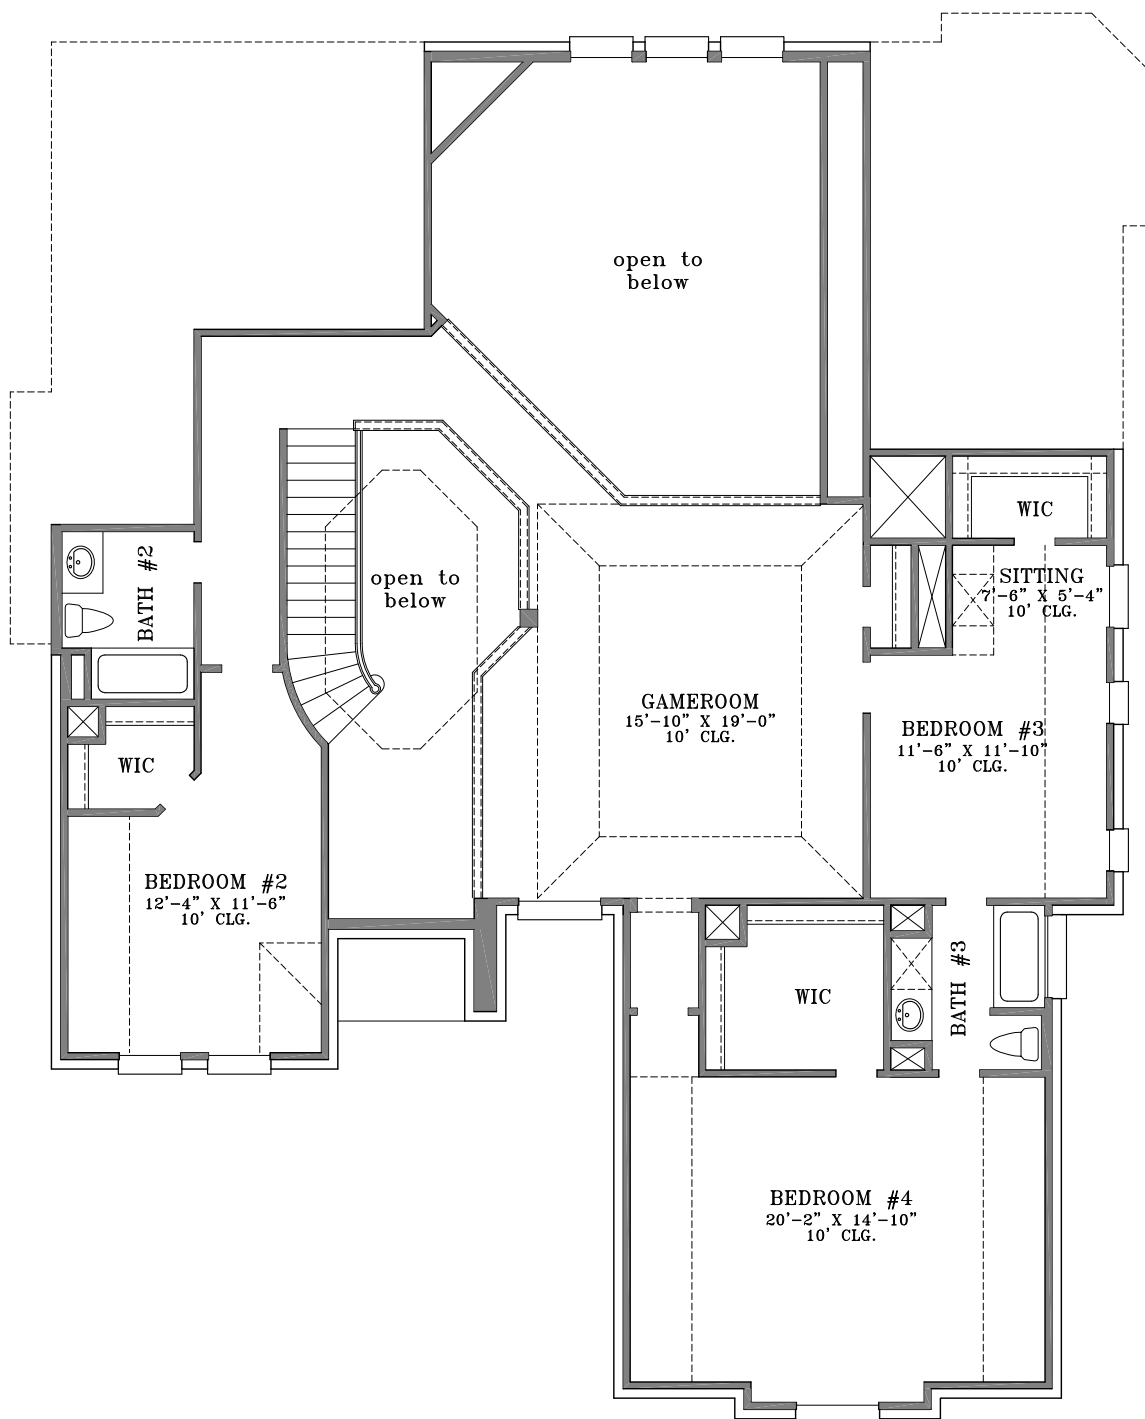

WebFloorPlans.com

1st Floor Footage: 2336 s.f.
2nd Floor Footage: 1682 s.f.
Total Floor Footage: 4018 s.f.
Width: 51'-1"
Depth: 66'-11"

Plan #4018

To Order Call:
855-55PLANS

Optional Master Bath

Plan #4018

To Order Call:
855-55PLANS

Additional Options

Additional Options

Elevation A

Elevation B

WebFloorPlans.com

Elevation C

Plan #4018