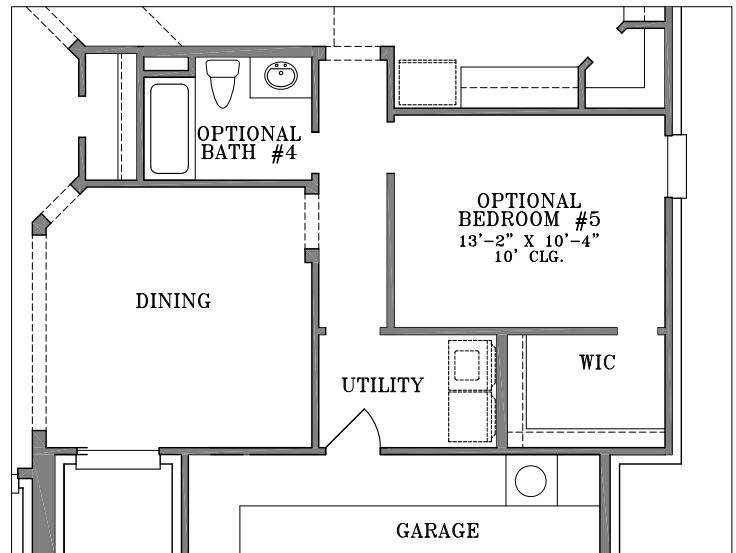

WebFloorPlans.com

1st Floor Footage: 2336 s.f.
2nd Floor Footage: 1682 s.f.
Total Floor Footage: 4018 s.f.
Width: 51'-1"
Depth: 66'-11"

Plan #4018

To Order Call:
855-55PLANS

Optional Master Bath

Plan #4018

To Order Call:
855-55PLANS

Additional Options

Additional Options

Elevation A

Elevation B

WebFloorPlans.com

Elevation C

Plan #4018