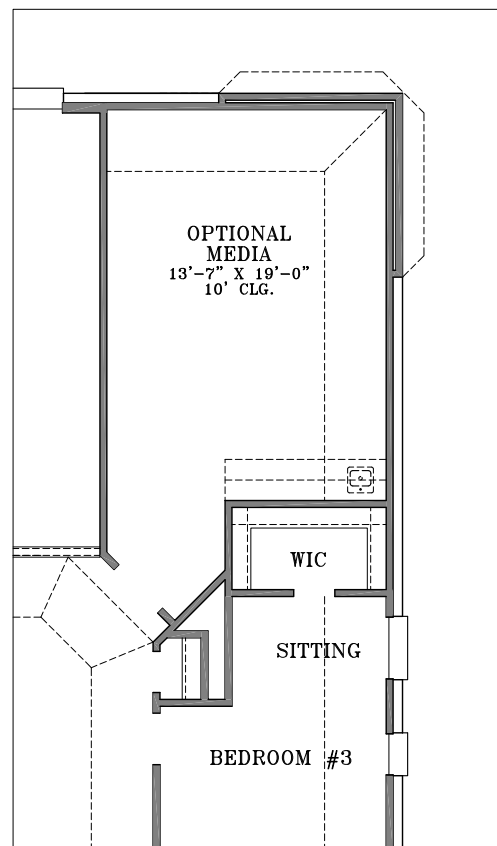

WebFloorPlans.com

1st Floor Footage: 2336 s.f.
2nd Floor Footage: 1682 s.f.
Total Floor Footage: 4018 s.f.
Width: 51'-1"
Depth: 66'-11"

Plan #4018

To Order Call:
855-55PLANS

Optional Master Bath

Plan #4018

To Order Call:
855-55PLANS

Additional Options

Additional Options

Elevation A

Elevation B

WebFloorPlans.com

Elevation C

Plan #4018

To Order Call:
855-55PLANS