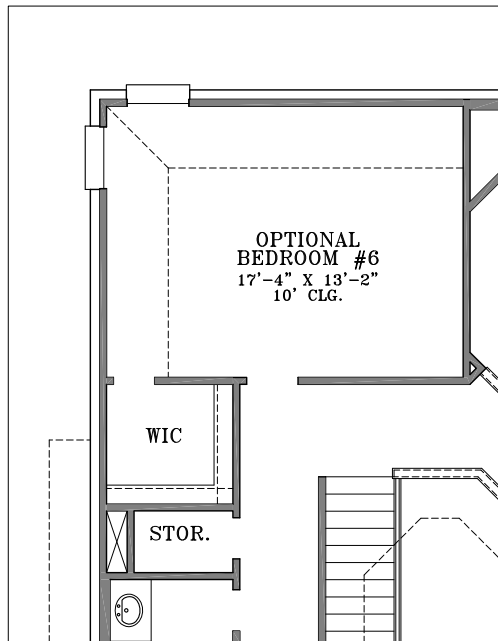

WebFloorPlans.com

1st Floor Footage: 2336 s.f.
2nd Floor Footage: 1682 s.f.
Total Floor Footage: 4018 s.f.
Width: 51'-1"
Depth: 66'-11"

Plan #4018

To Order Call:
855-55PLANS

Optional Master Bath

Plan #4018

To Order Call:
855-55PLANS

Additional Options

Additional Options

Elevation A

Elevation B

WebFloorPlans.com

Elevation C

Plan #4018

To Order Call:
855-55PLANS