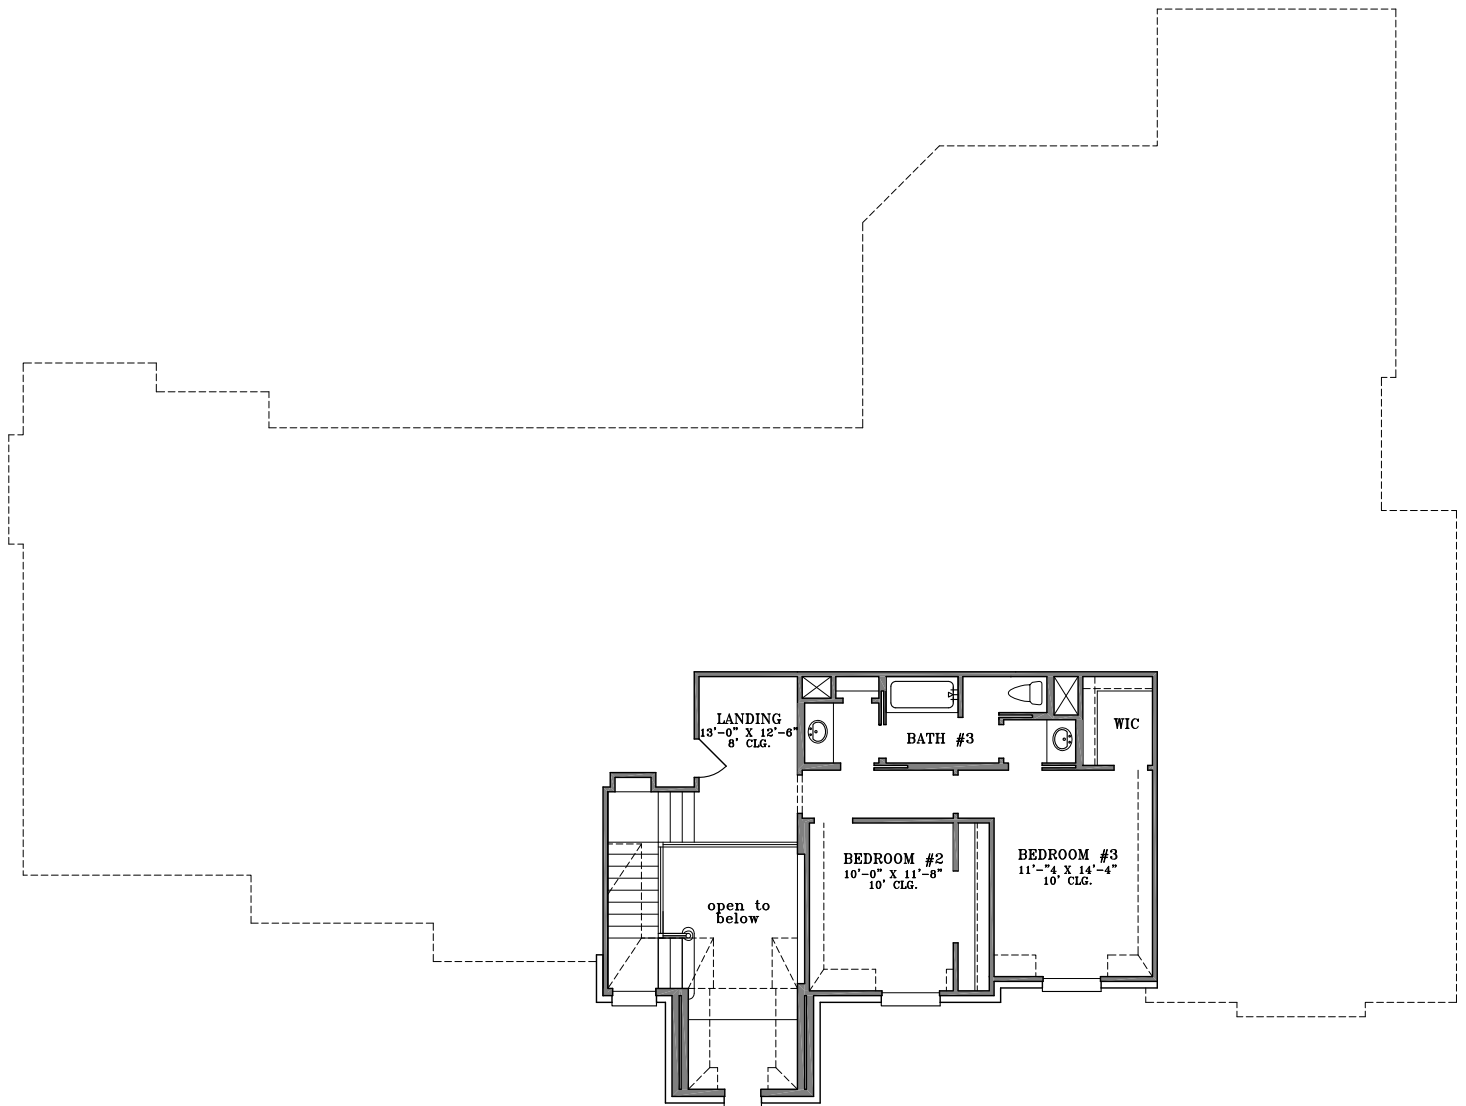

WebFloorPlans.com

1st Floor Footage: 3661 s.f.
2nd Floor Footage: 649 s.f.
Total Floor Footage: 4310 s.f.
Width: 100'-7"
Depth: 76'-0"

Plan #4310

To Order Call:
855-55PLANS

WebFloorPlans.com

Elevation A