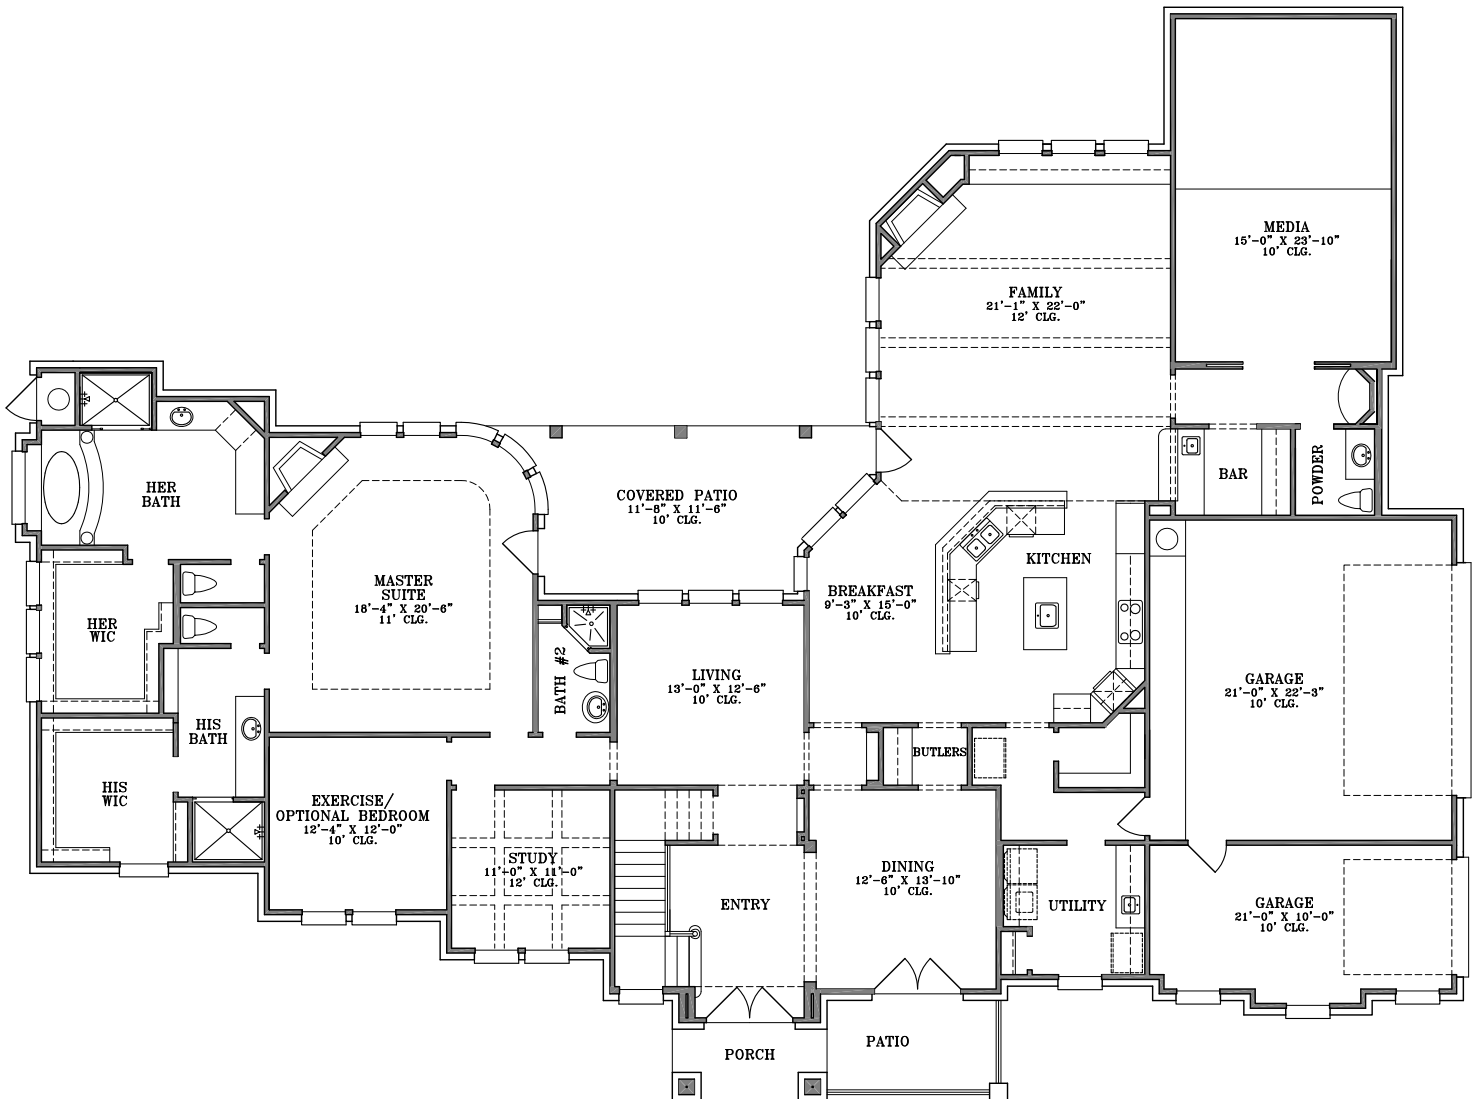

WebFloorPlans.com

1st Floor Footage: 3661 s.f.
2nd Floor Footage: 649 s.f.
Total Floor Footage: 4310 s.f.
Width: 100'-7"
Depth: 76'-0"

Plan #4310

To Order Call:
855-55PLANS

WebFloorPlans.com

Elevation A