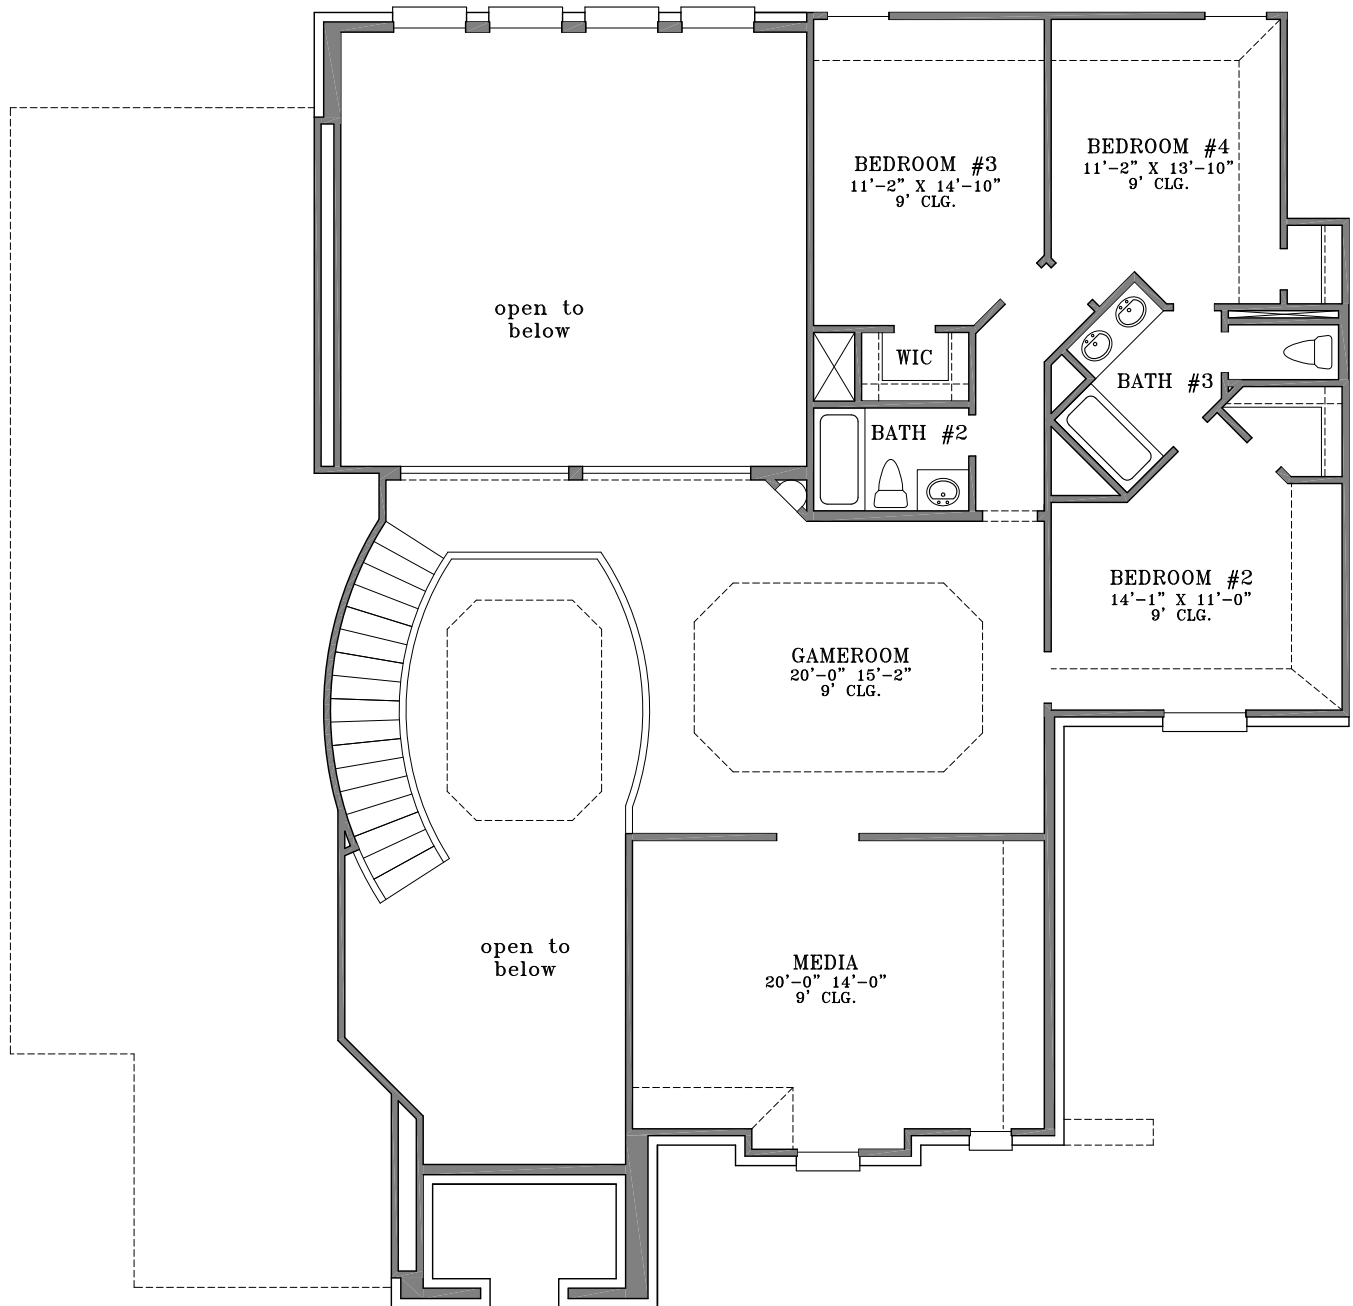

WebFloorPlans.com

1st Floor Footage: 2854 s.f.
2nd Floor Footage: 1479 s.f.
Total Floor Footage: 4333 s.f.
Width: 65'-0"
Depth: 62'-11"

Plan #4333

To Order Call:
855-55PLANS

WebFloorPlans.com

Optional Bedroom

1st Floor Footage: 3064 s.f.

2nd Floor Footage: 1479 s.f.

Total Floor Footage: 4543 s.f.

Width: 65'-0"

Depth: 71'-11"

Elevation A

Elevation B

Plan #4333

To Order Call:
855-55PLANS

Elevation C

Elevation D

Plan #4333

To Order Call:
855-55PLANS