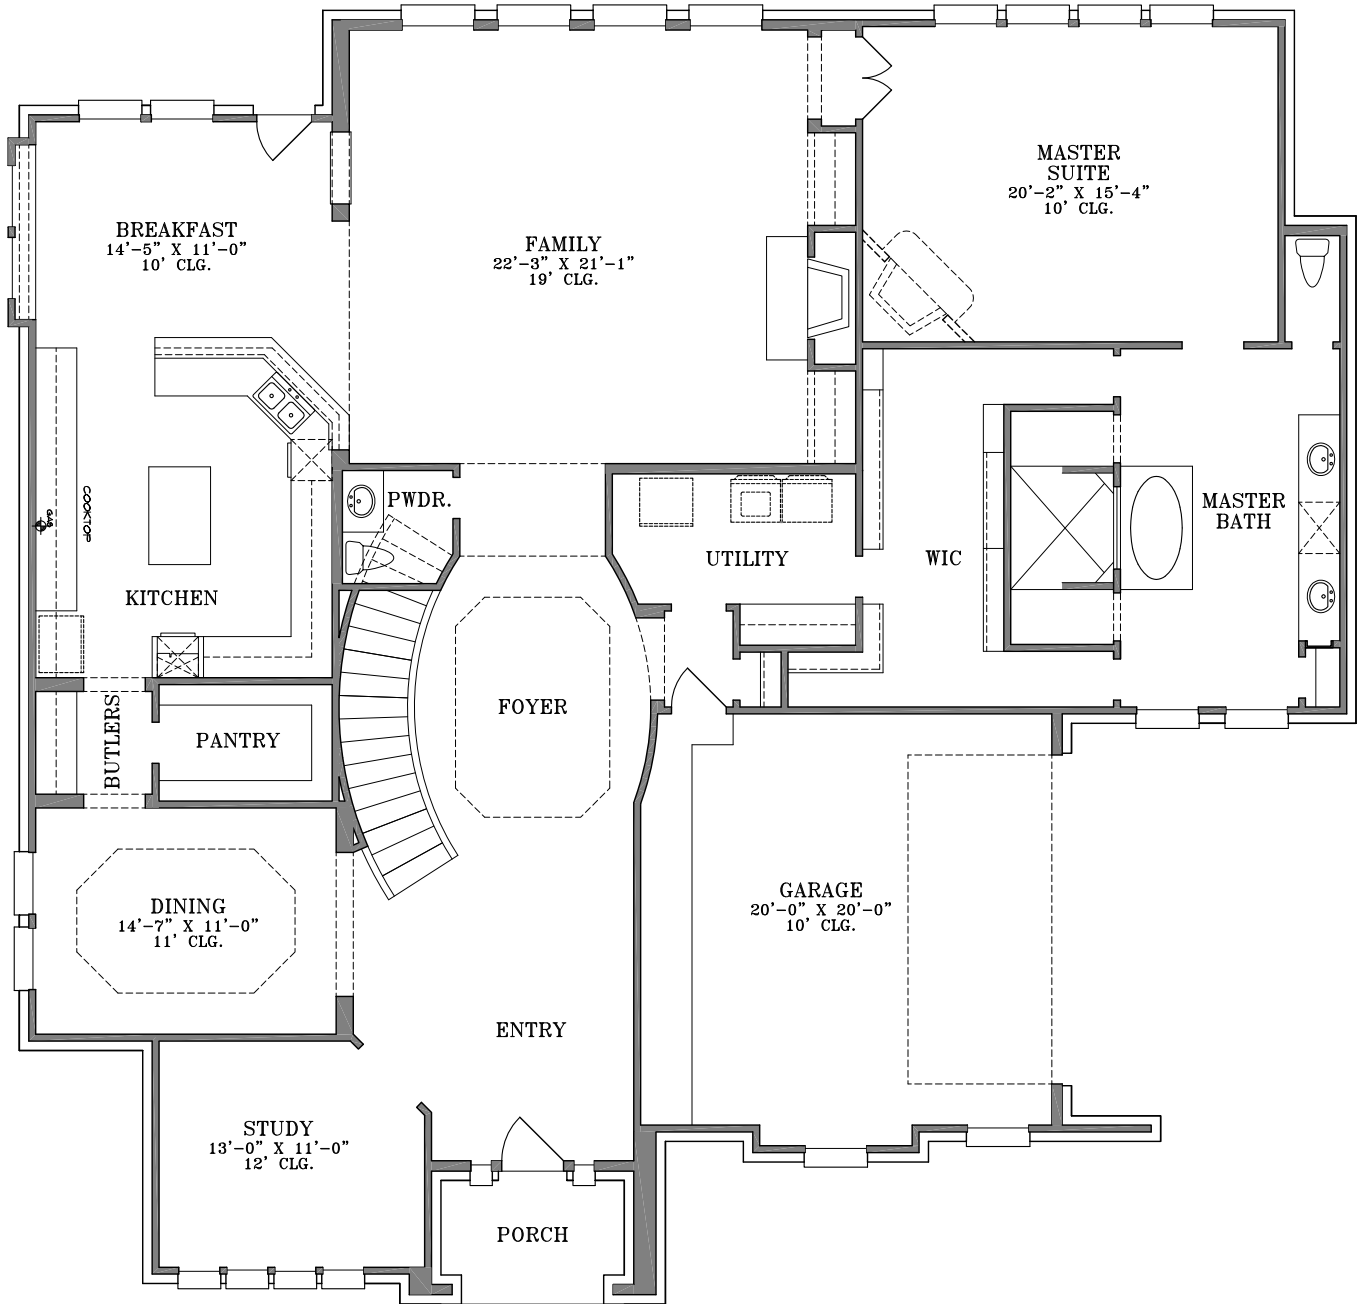

WebFloorPlans.com

1st Floor Footage: 2854 s.f.
2nd Floor Footage: 1479 s.f.
Total Floor Footage: 4333 s.f.
Width: 65'-0"
Depth: 62'-11"

Plan #4333

To Order Call:
855-55PLANS

WebFloorPlans.com

Optional Bedroom

1st Floor Footage: 3064 s.f.

2nd Floor Footage: 1479 s.f.

Total Floor Footage: 4543 s.f.

Width: 65'-0"

Depth: 71'-11"

Elevation A

Elevation B

Plan #4333

To Order Call:
855-55PLANS

Elevation C

Elevation D

Plan #4333

To Order Call:
855-55PLANS