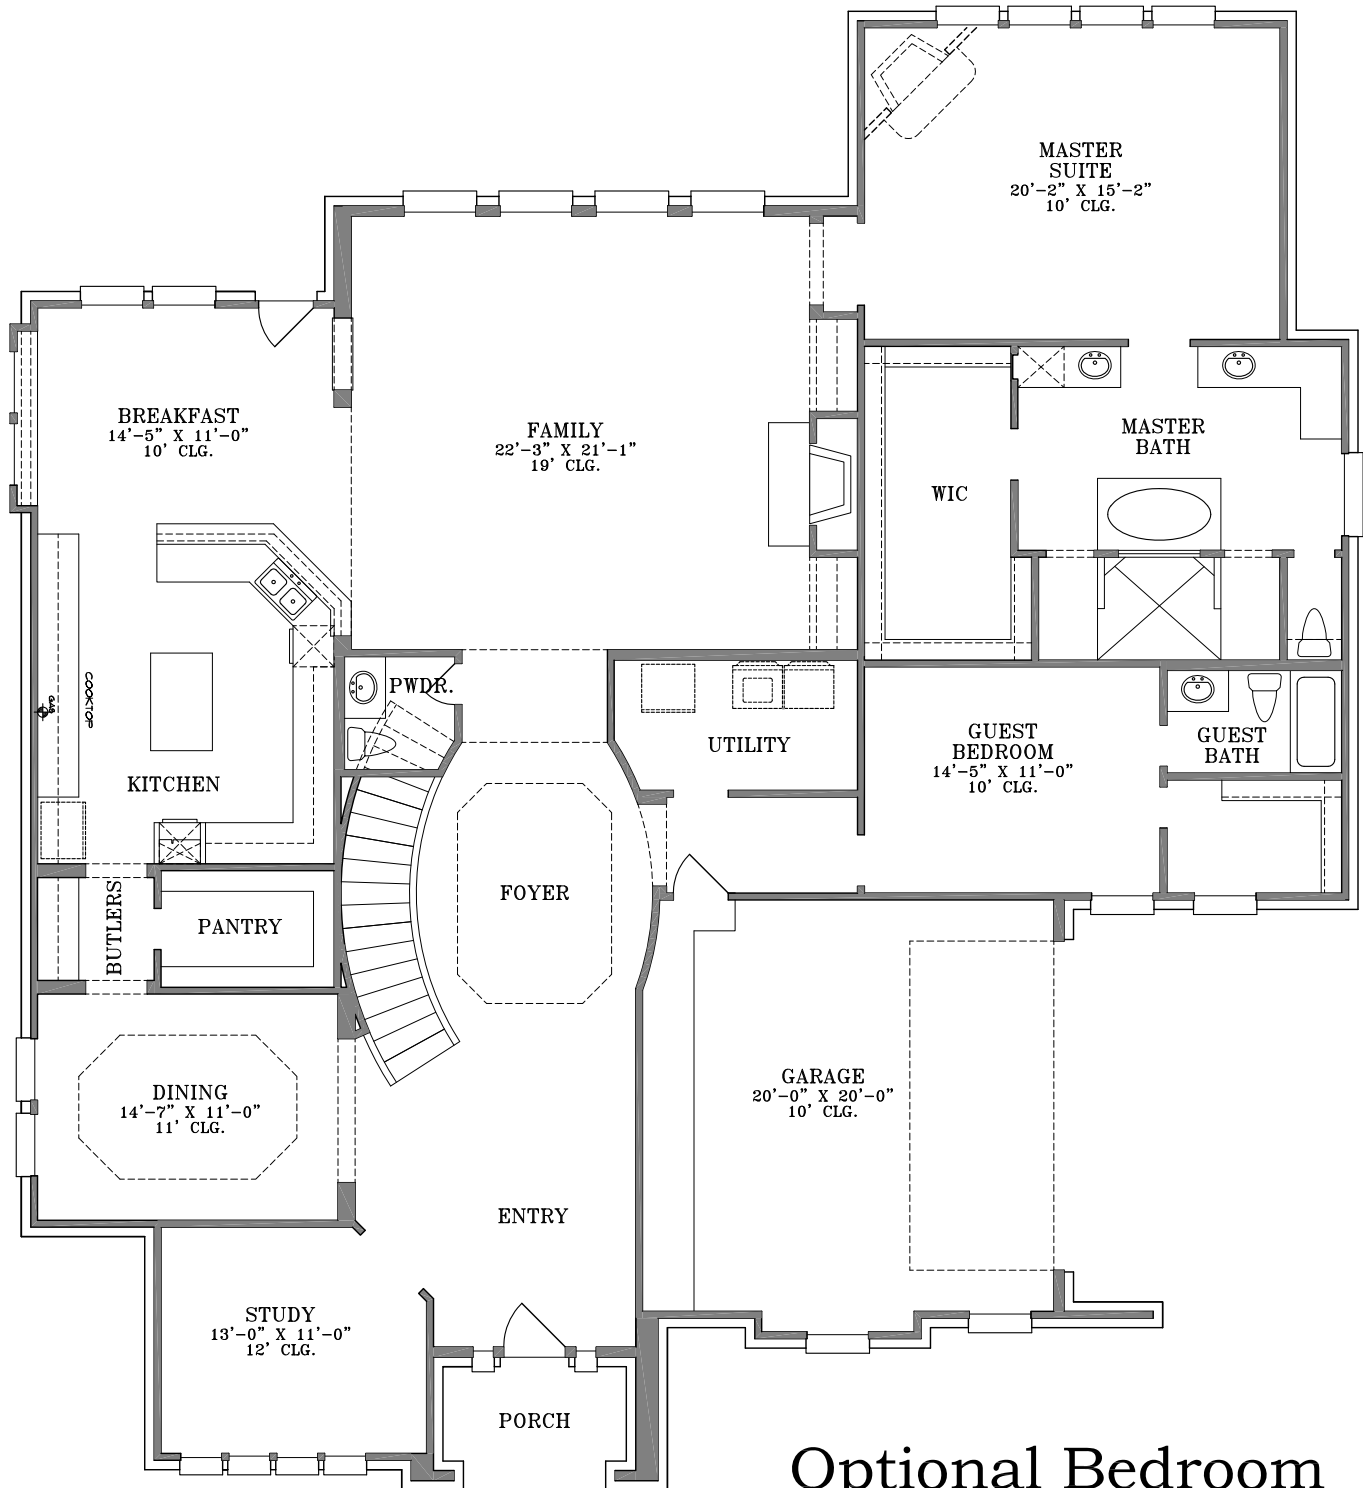

WebFloorPlans.com

1st Floor Footage: 2854 s.f.
2nd Floor Footage: 1479 s.f.
Total Floor Footage: 4333 s.f.
Width: 65'-0"
Depth: 62'-11"

Plan #4333

To Order Call:
855-55PLANS

WebFloorPlans.com

Optional Bedroom

1st Floor Footage: 3064 s.f.

2nd Floor Footage: 1479 s.f.

Total Floor Footage: 4543 s.f.

Width: 65'-0"

Depth: 71'-11"

Elevation A

Elevation B

Plan #4333

To Order Call:
855-55PLANS

Elevation C

Elevation D

Plan #4333

To Order Call:
855-55PLANS