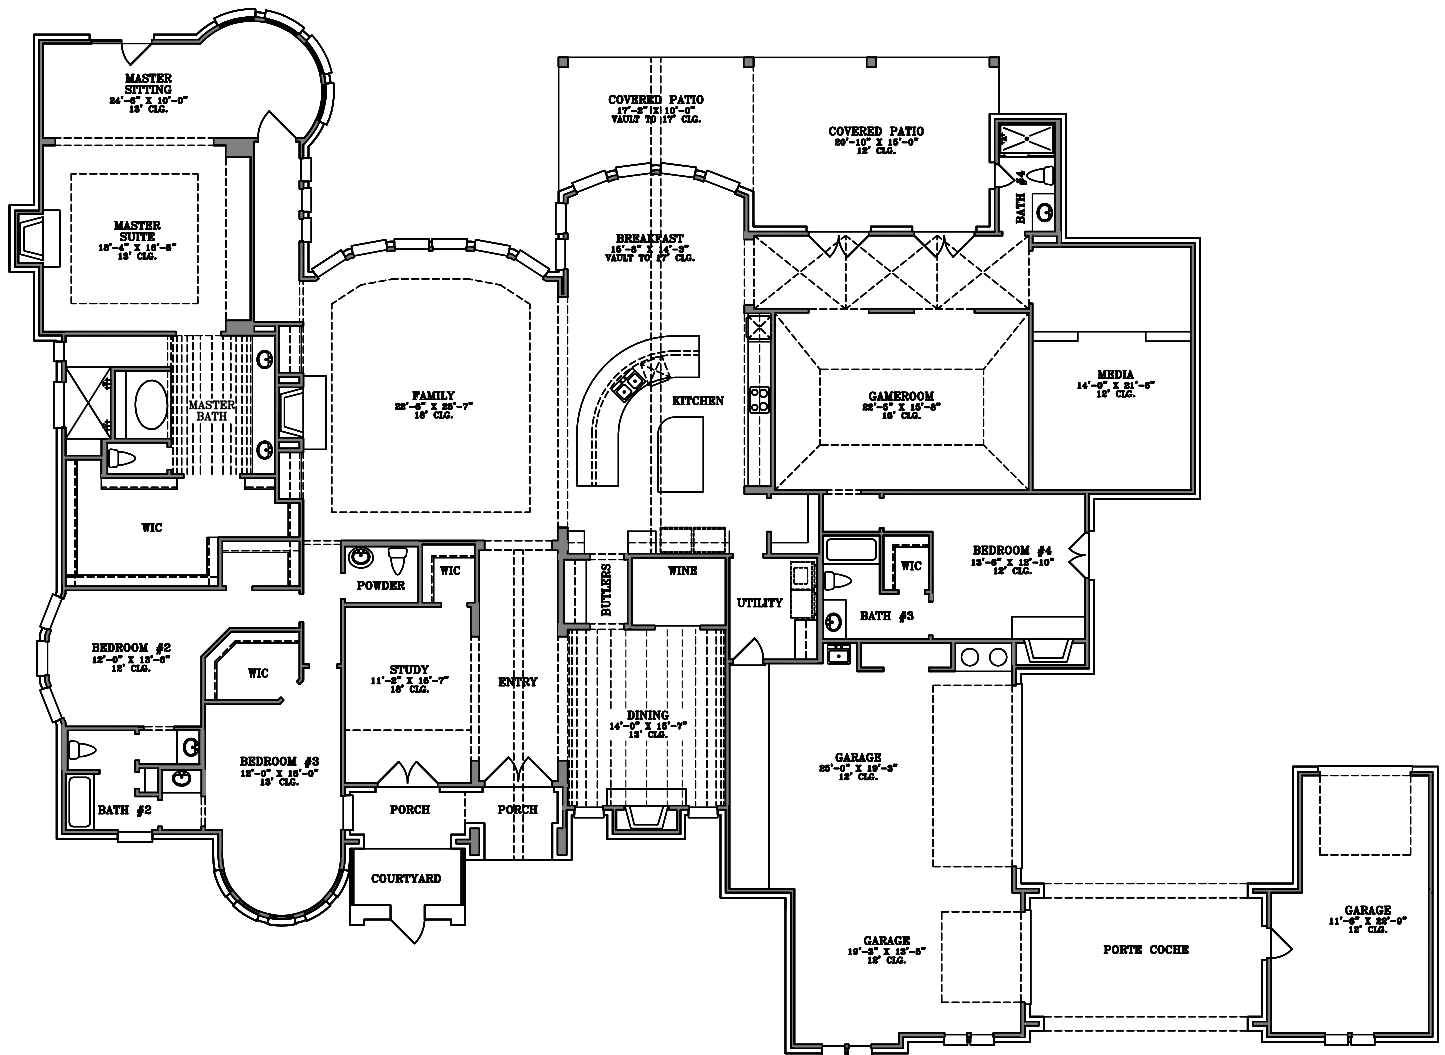

WebFloorPlans.com

1st Floor Footage: 5214 s.f.
Width: 126'-2"
Depth: 92'-0"

Plan #5214

To Order Call:
855-55PLANS

Elevation A